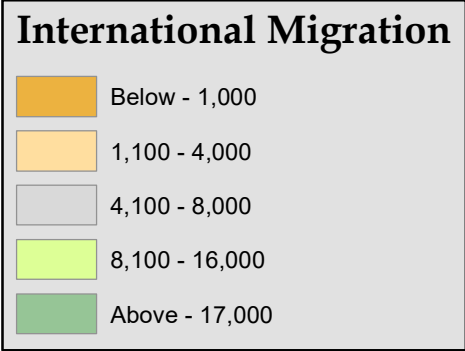

Total International Migration For States, April 1, 2020 to June 30, 2021

United States: 256,869

Prepared by the Maryland Department of Planning, State Data Center
Source: U.S. Census Bureau, Population Division, December 2021