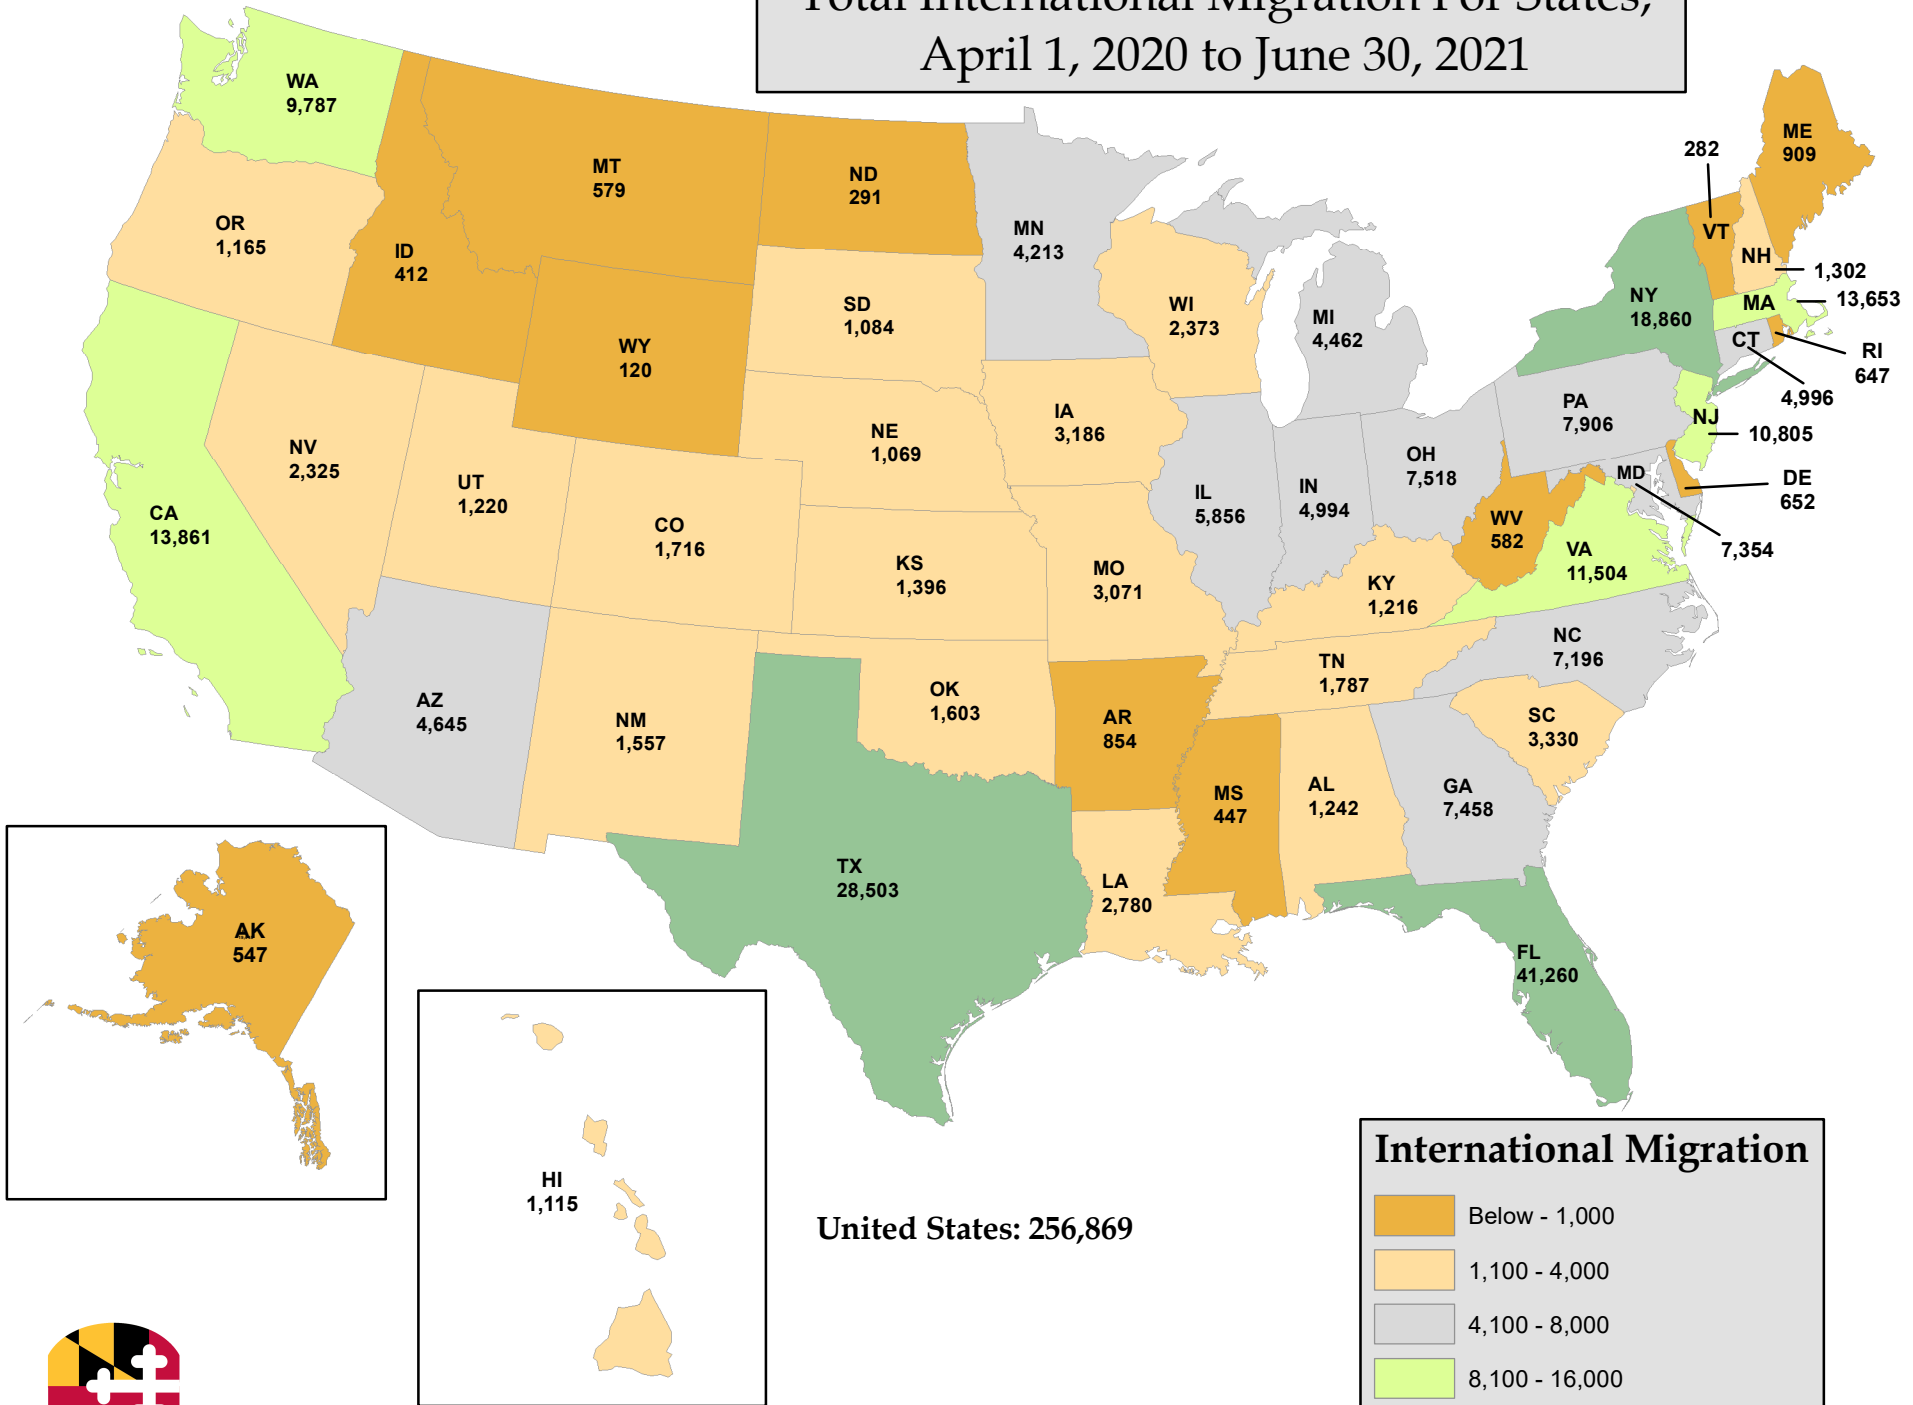

Total International Migration For States, April 1, 2020 to June 30, 2021

United States: 256,869

Prepared by the Maryland Department of Planning, State Data Center
Source: U.S. Census Bureau, Population Division, December 2021