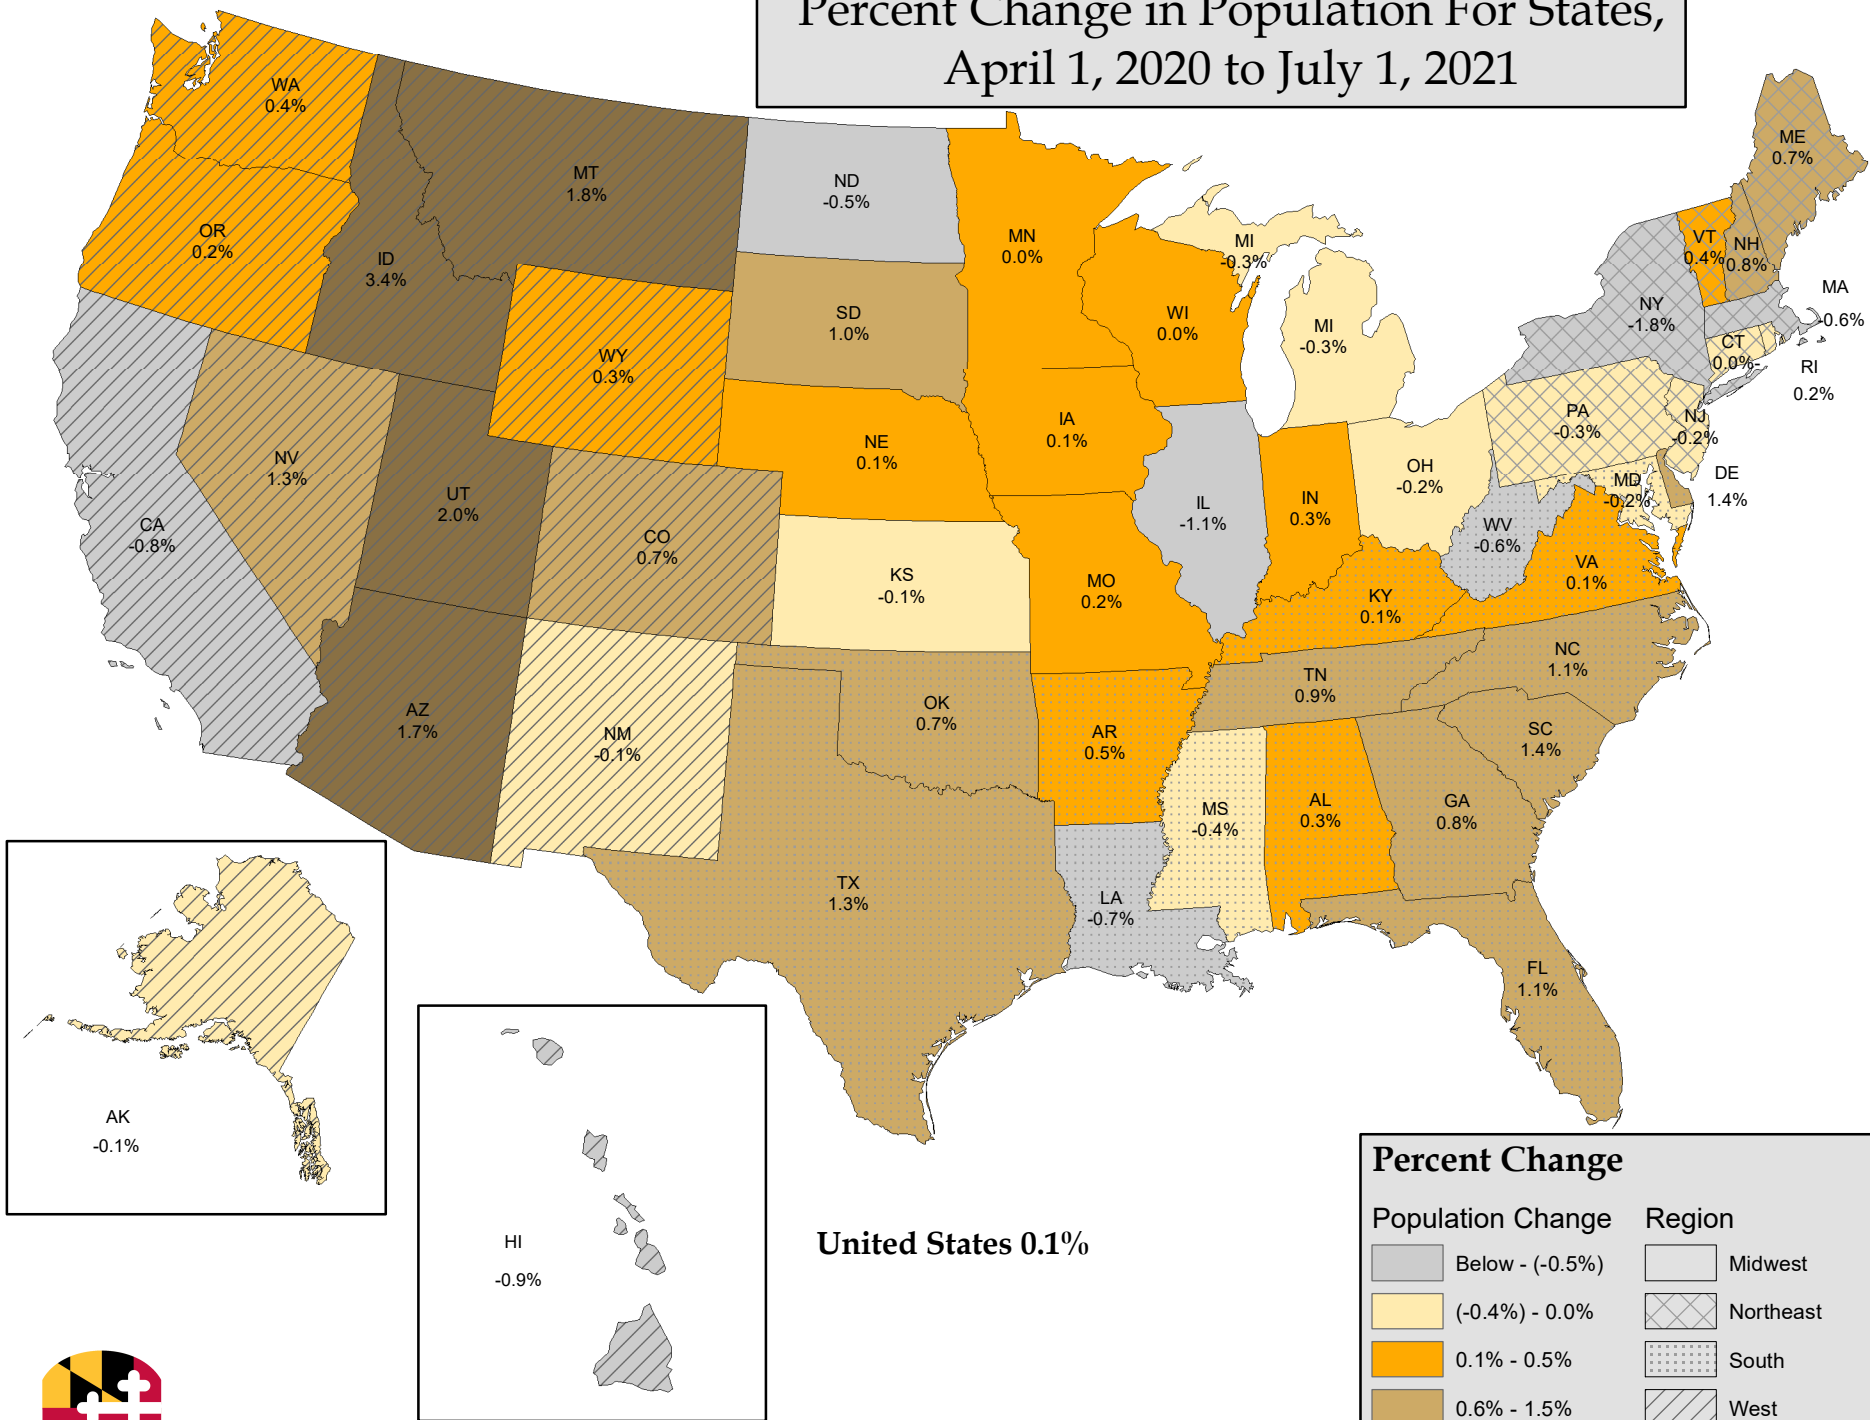

Percent Change in Population For States, April 1, 2020 to July 1, 2021

Percent Change

Population Change	Region
Below - (-0.5%)	Midwest
(-0.4%) - 0.0%	Northeast
0.1% - 0.5%	South
0.6% - 1.5%	West
Above - 1.5%	

Prepared by the Maryland Department of Planning, State Data Center
Source: U.S. Census Bureau, Population Division, December 2021