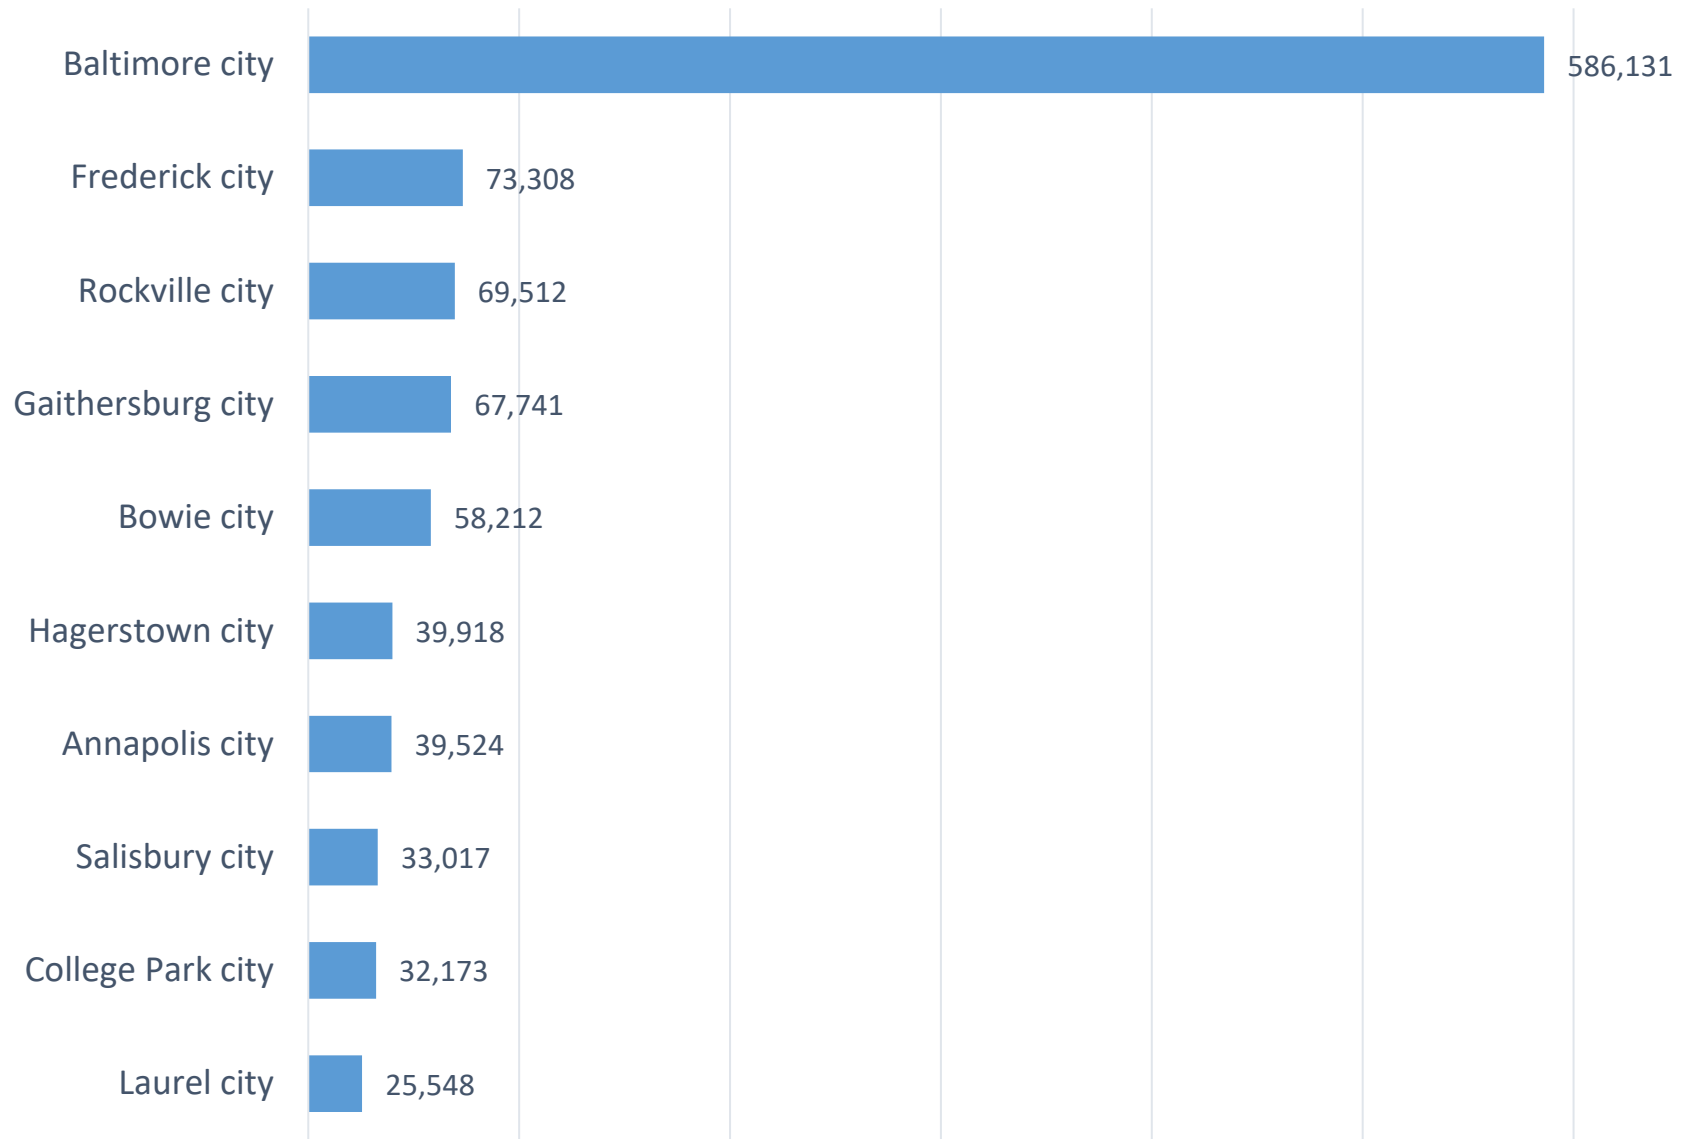

**Chart 4. Maryland's Largest Municipal Populations
July 1, 2020**

Source: U. S. Bureau of the Census, Population Division. Release date May 2021. Prepared by the Maryland Department of Planning.