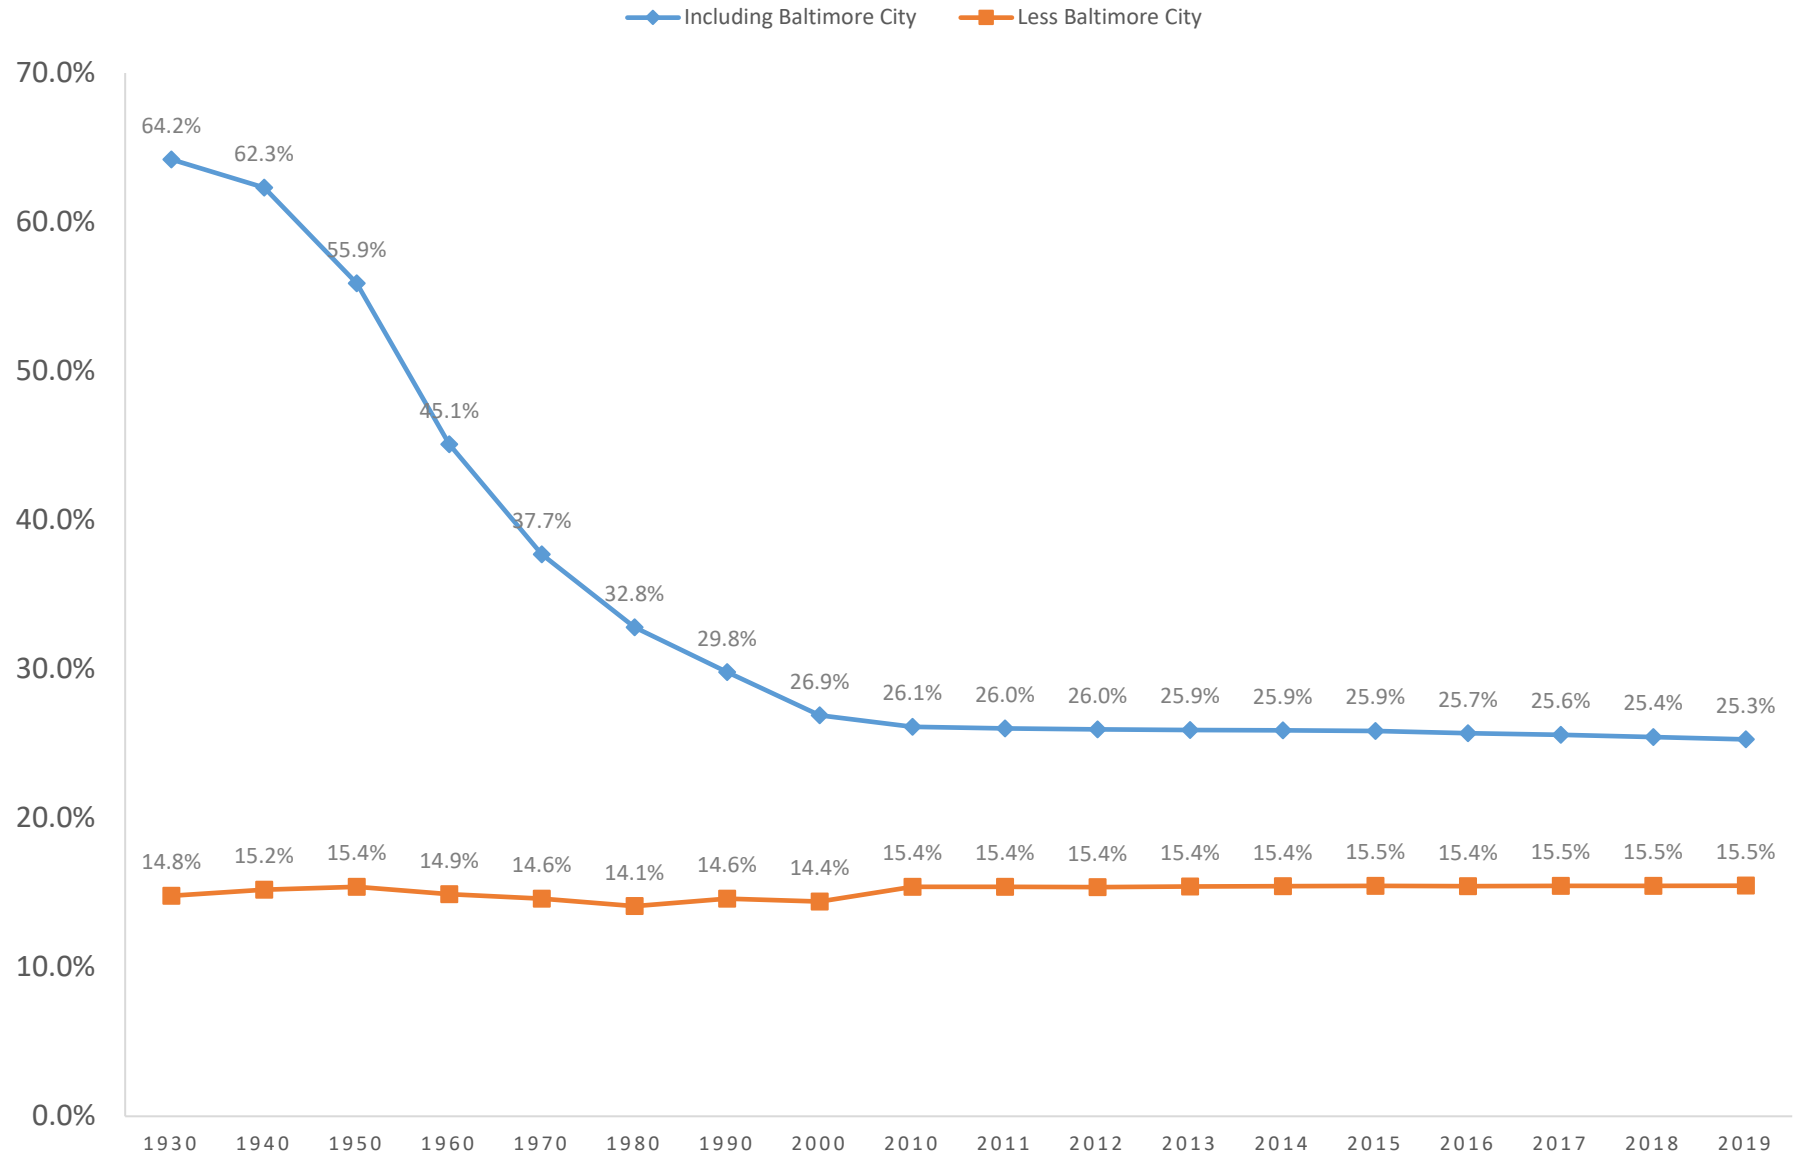

Chart 7. Municipal Population as a Percent of Total Maryland Population: 1930 - 2019

Source: U. S. Bureau of the Census, Population Division. Release date May 2020. Prepared by the Maryland Department of Planning.