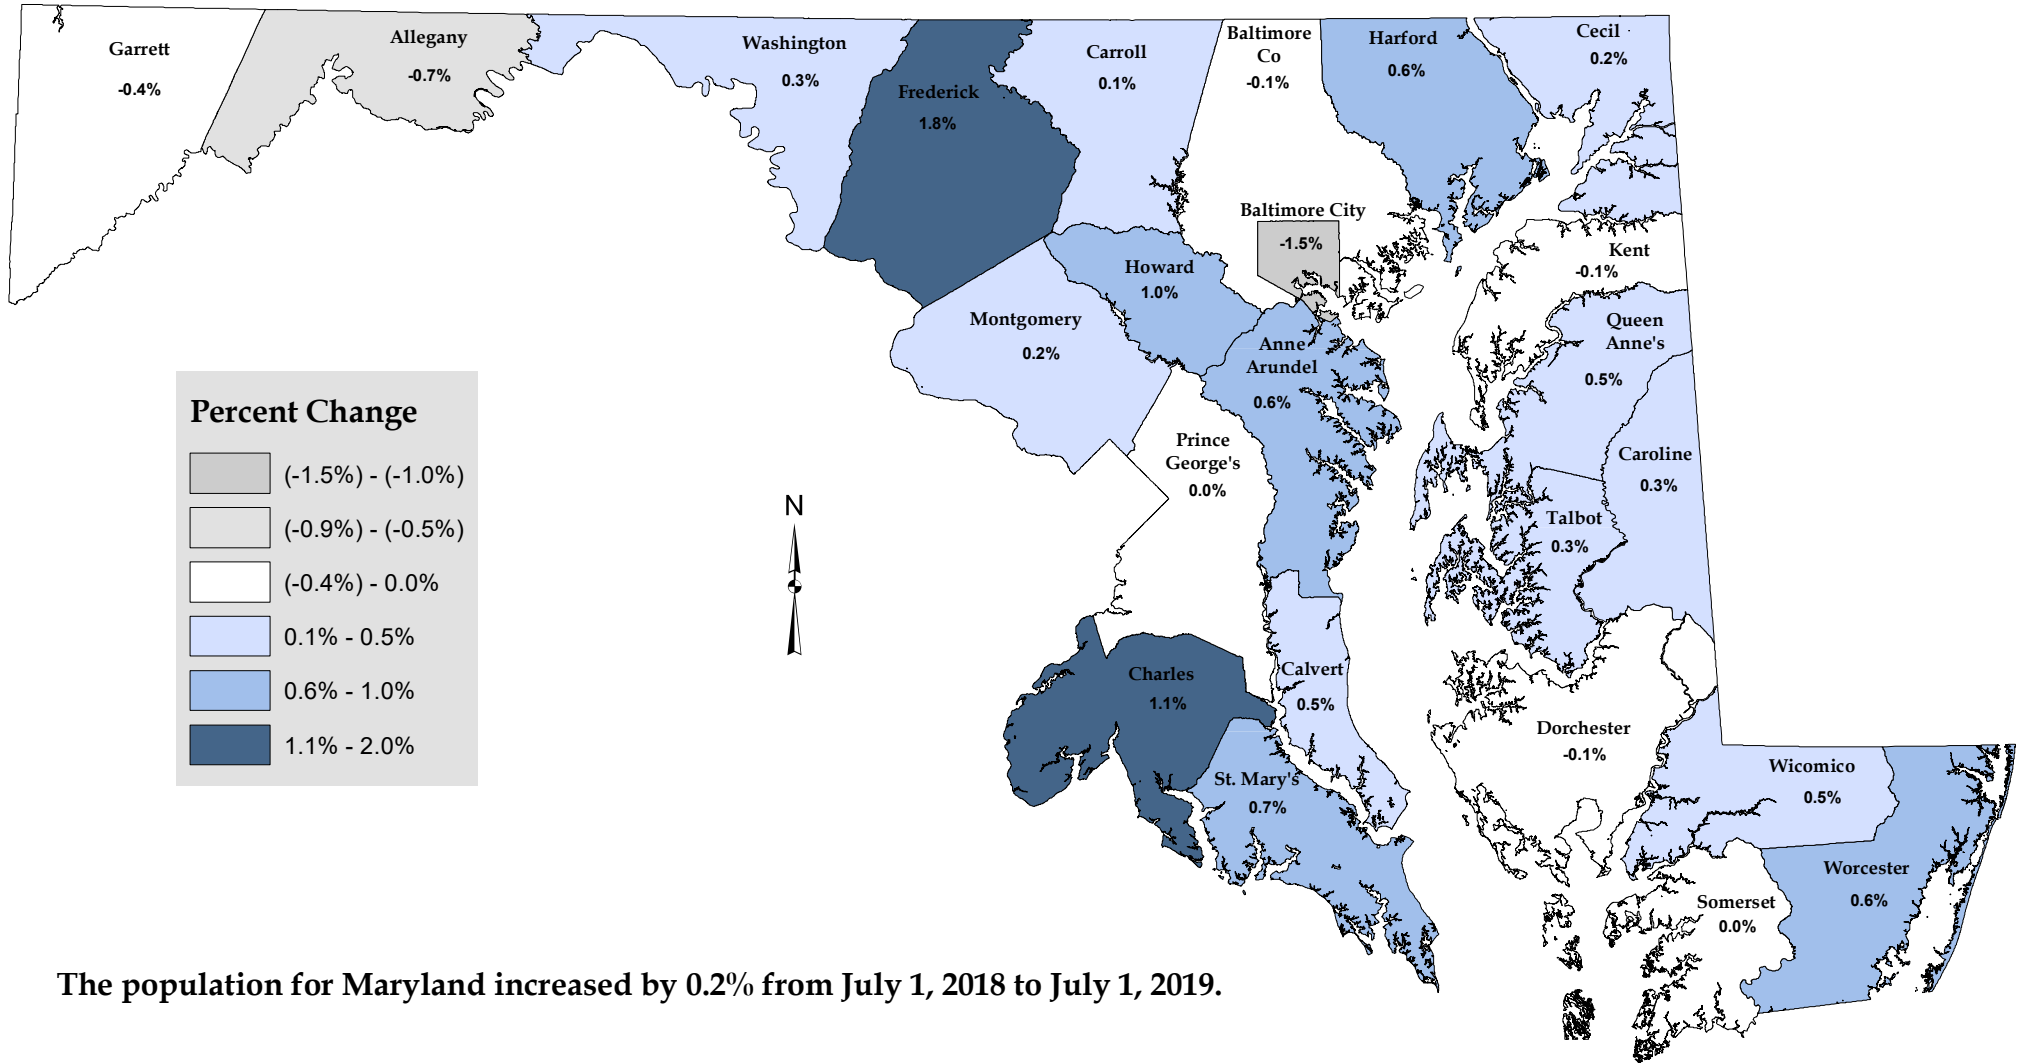

Percent Population Change for Maryland's Jurisdictions July 1, 2018 to July 1, 2019

The population for Maryland increased by 0.2% from July 1, 2018 to July 1, 2019.