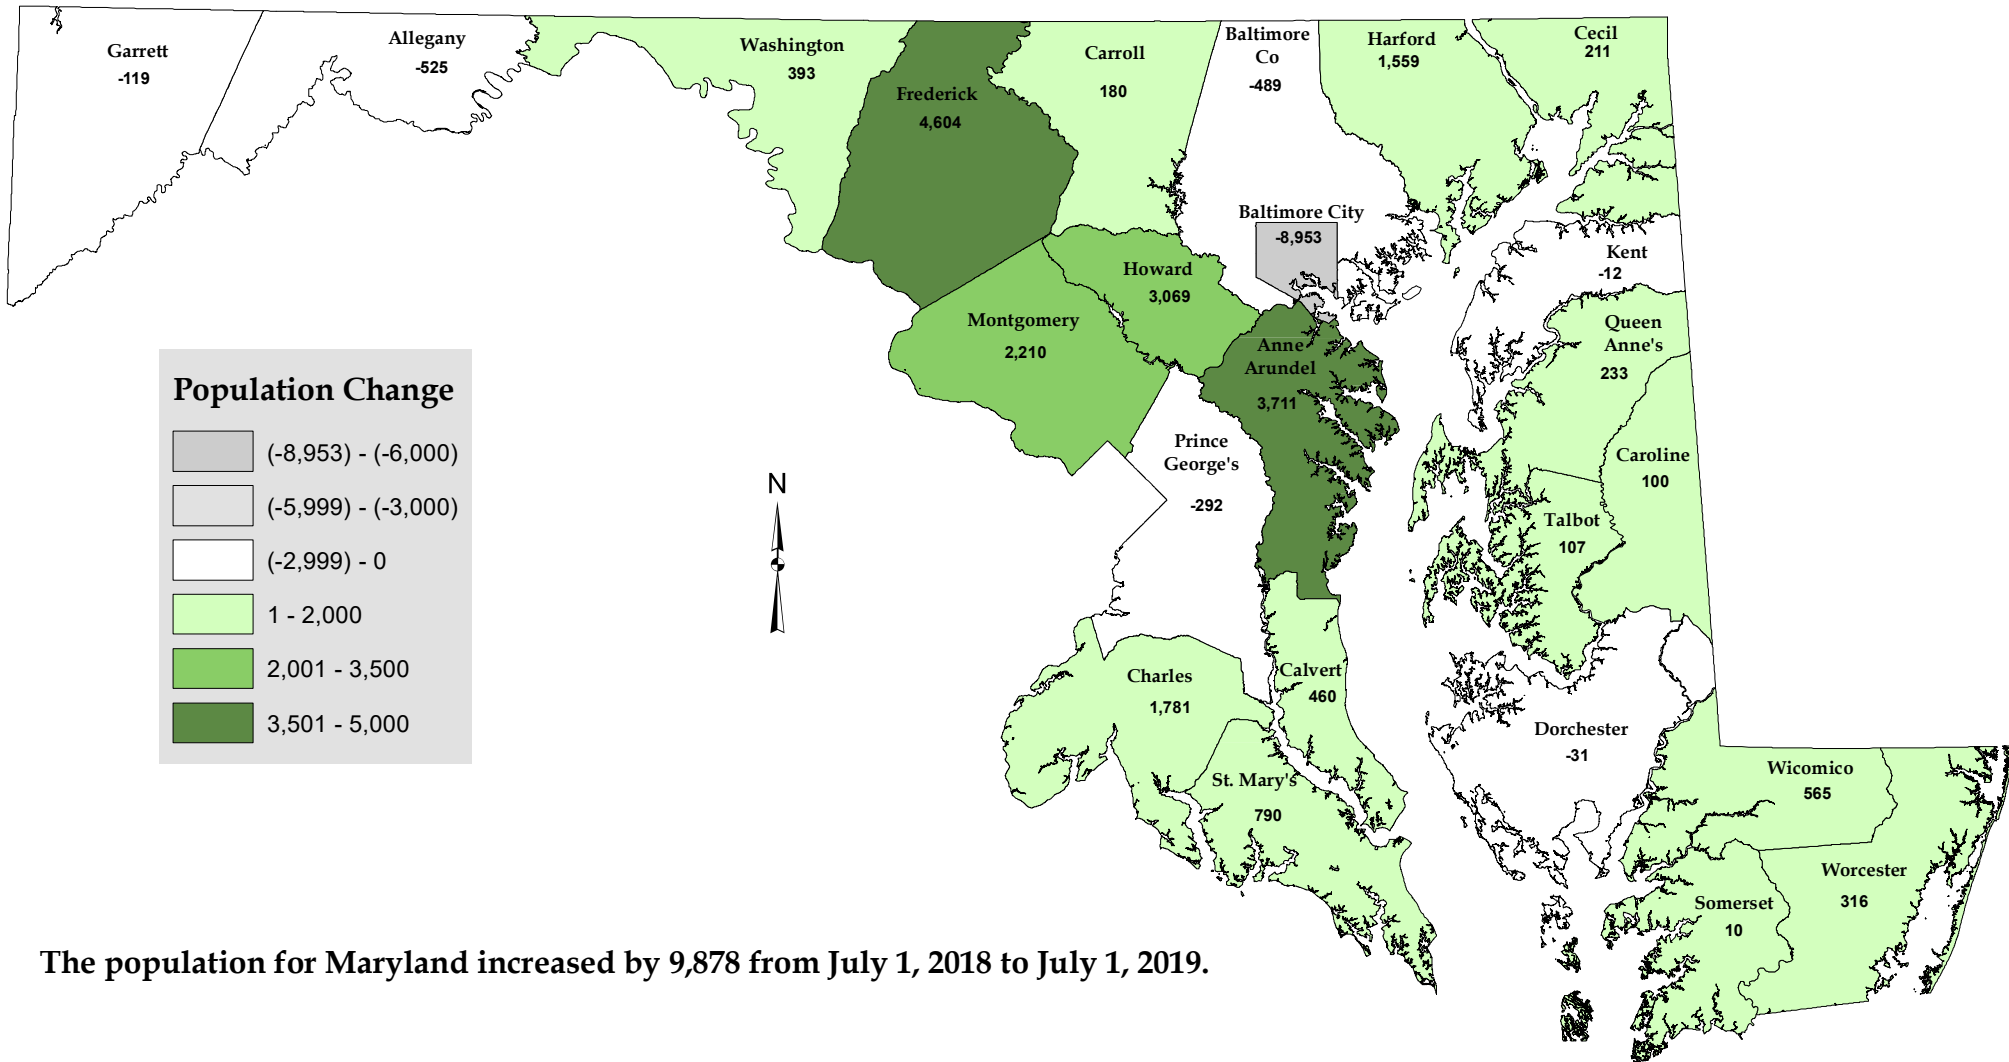

Population Change for Maryland's Jurisdictions July 1, 2018 to July 1, 2019

The population for Maryland increased by 9,878 from July 1, 2018 to July 1, 2019.