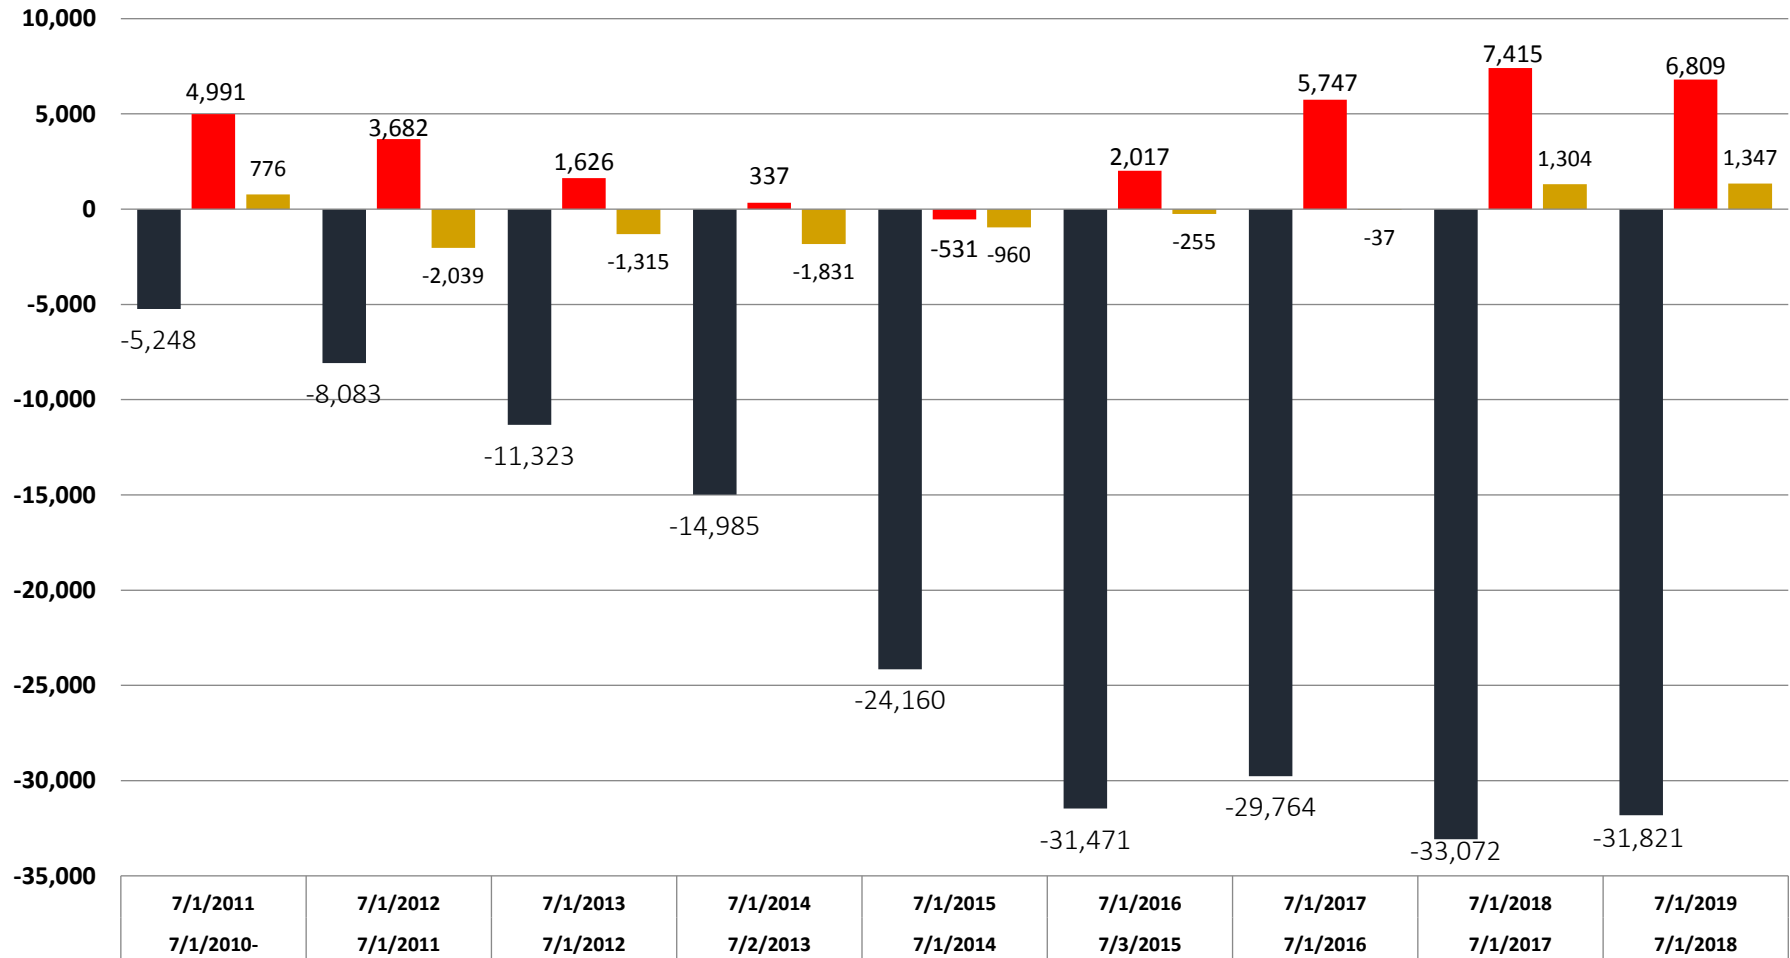

### Chart 5. Net Domestic Migration Estimates \*

■ Inner Suburban Counties & Baltimore City   ■ Outer Suburban Counties   ■ Western MD + Eastern Shore

\* Inner suburban = Anne Arundel, Baltimore, Montgomery and Prince George's. Outer suburban = Carroll, Harford, Howard, Frederick, Calvert, Charles and St. Mary's. Western Maryland = Allegany, Garrett & Washington. Eastern Shore = Caroline, Cecil, Kent, Queen Anne's, Talbot, Dorchester, Somerset, Wicomico and Worcester.

Source: U.S. Census Bureau estimates. Prepared by the Maryland Department of Planning, March 2020