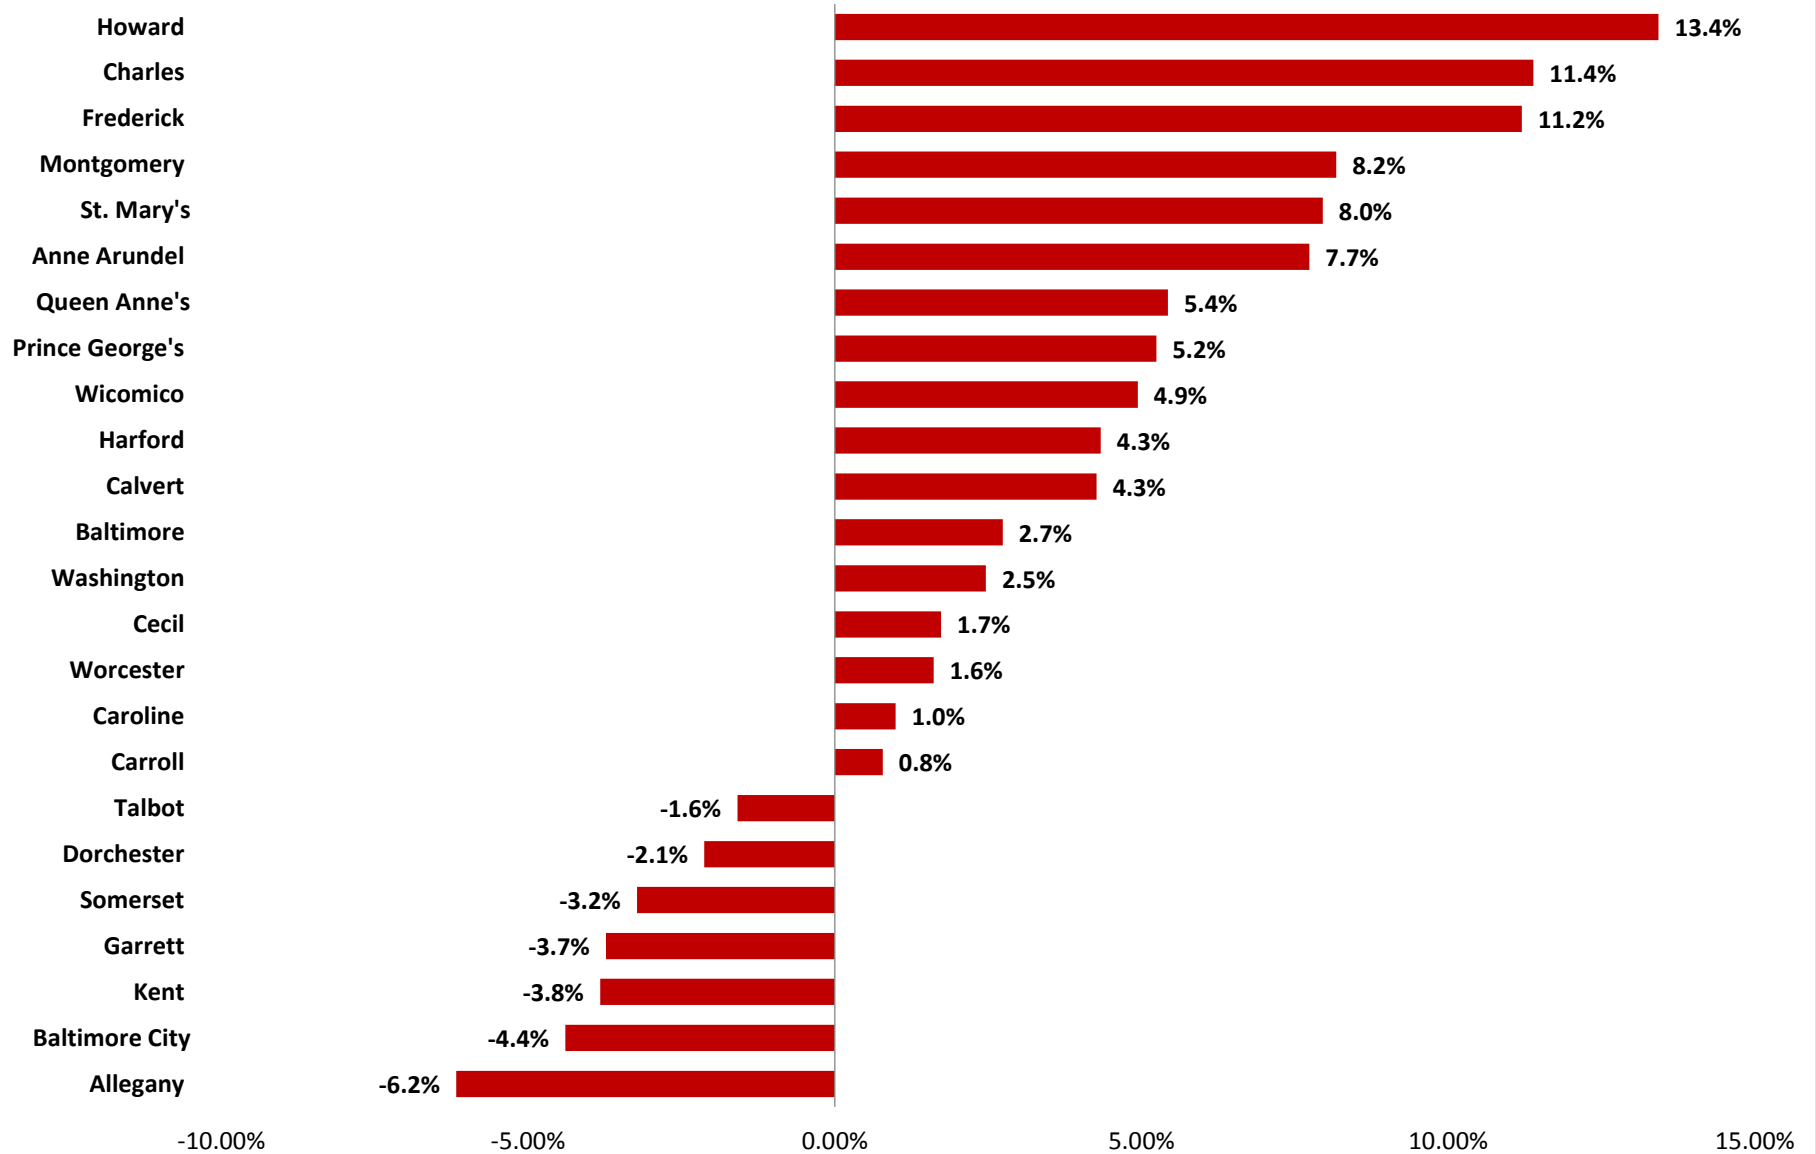

Chart 4. Estimated Percent Population Change, April 1, 2010-July 1, 2019

Source: U.S. Census Bureau population estimates. Prepared by the Maryland Department of Planning, March 2020