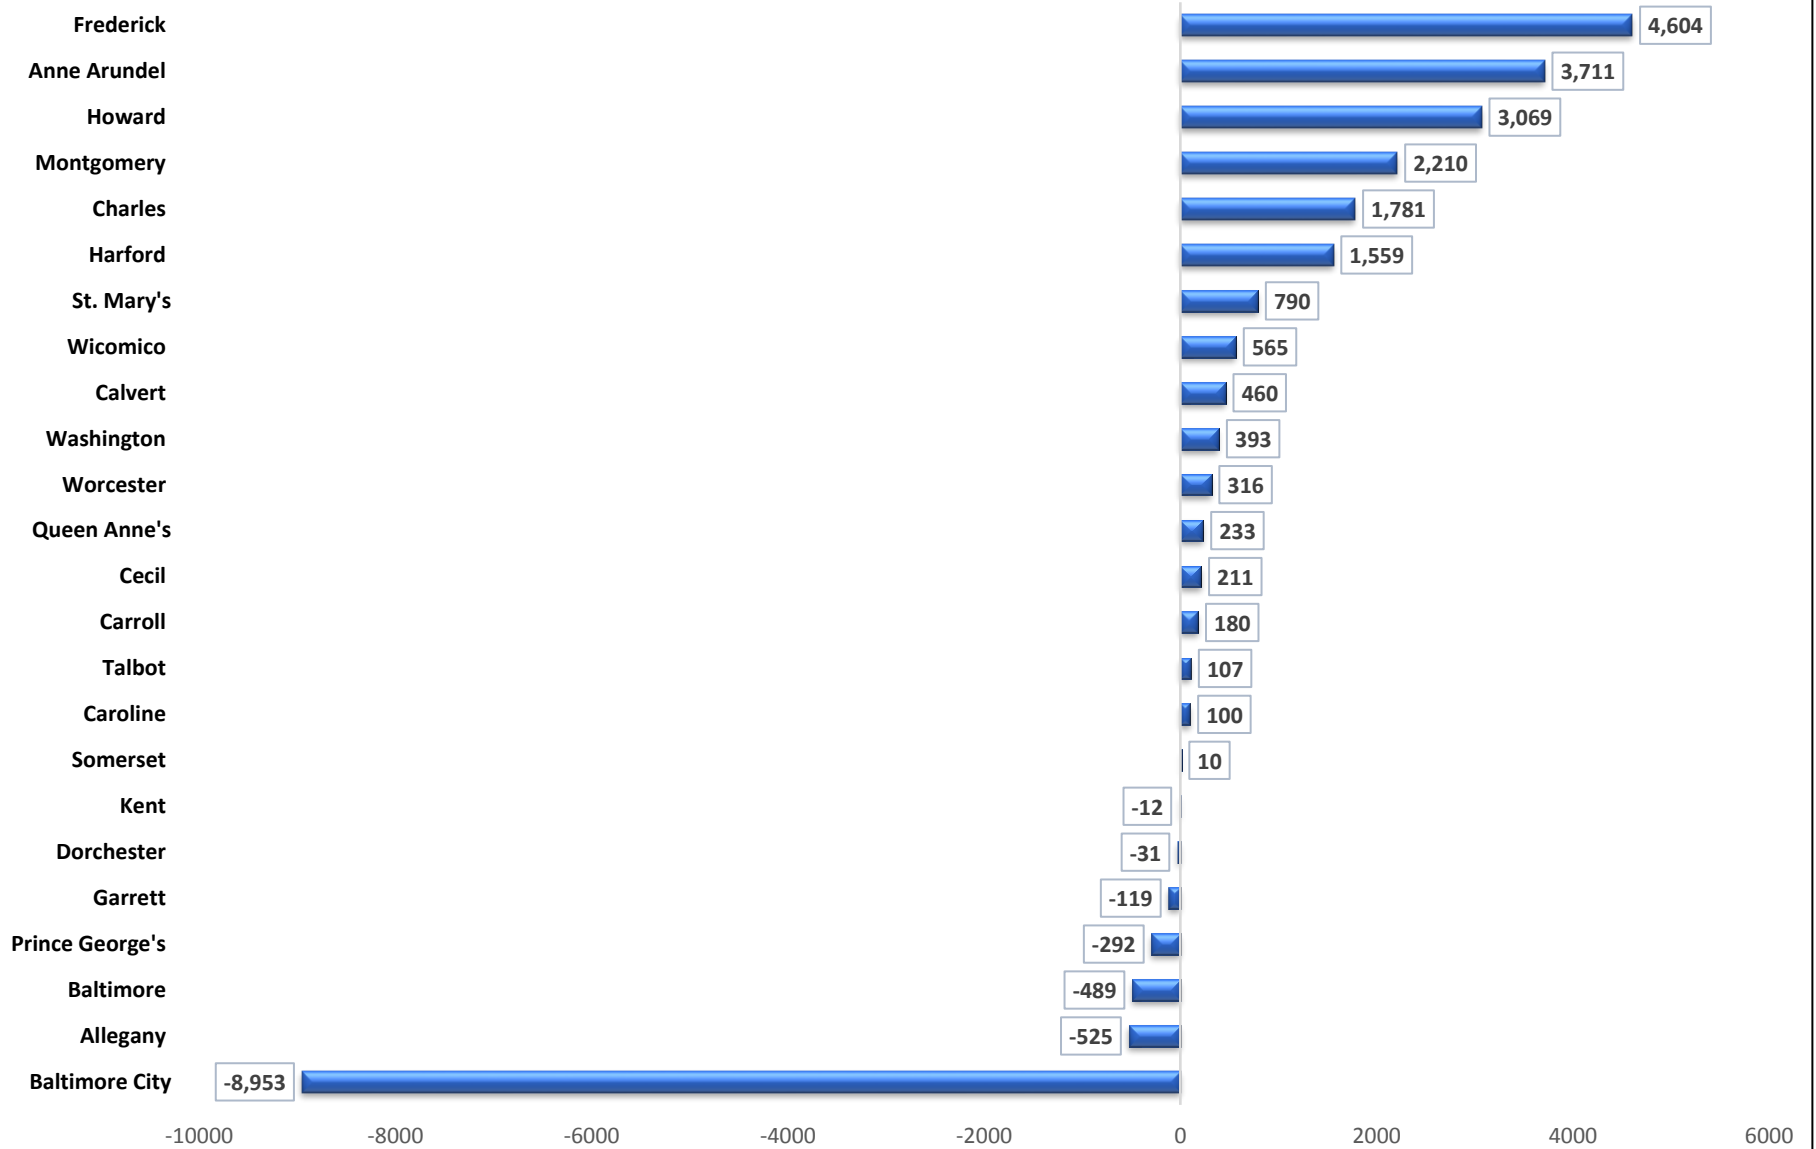

Chart 1. Estimated Population Change, July 1, 2018 to July 1, 2019

Source: U.S. Census Bureau population estimates. Prepared by the Maryland Department of Planning, March 2020