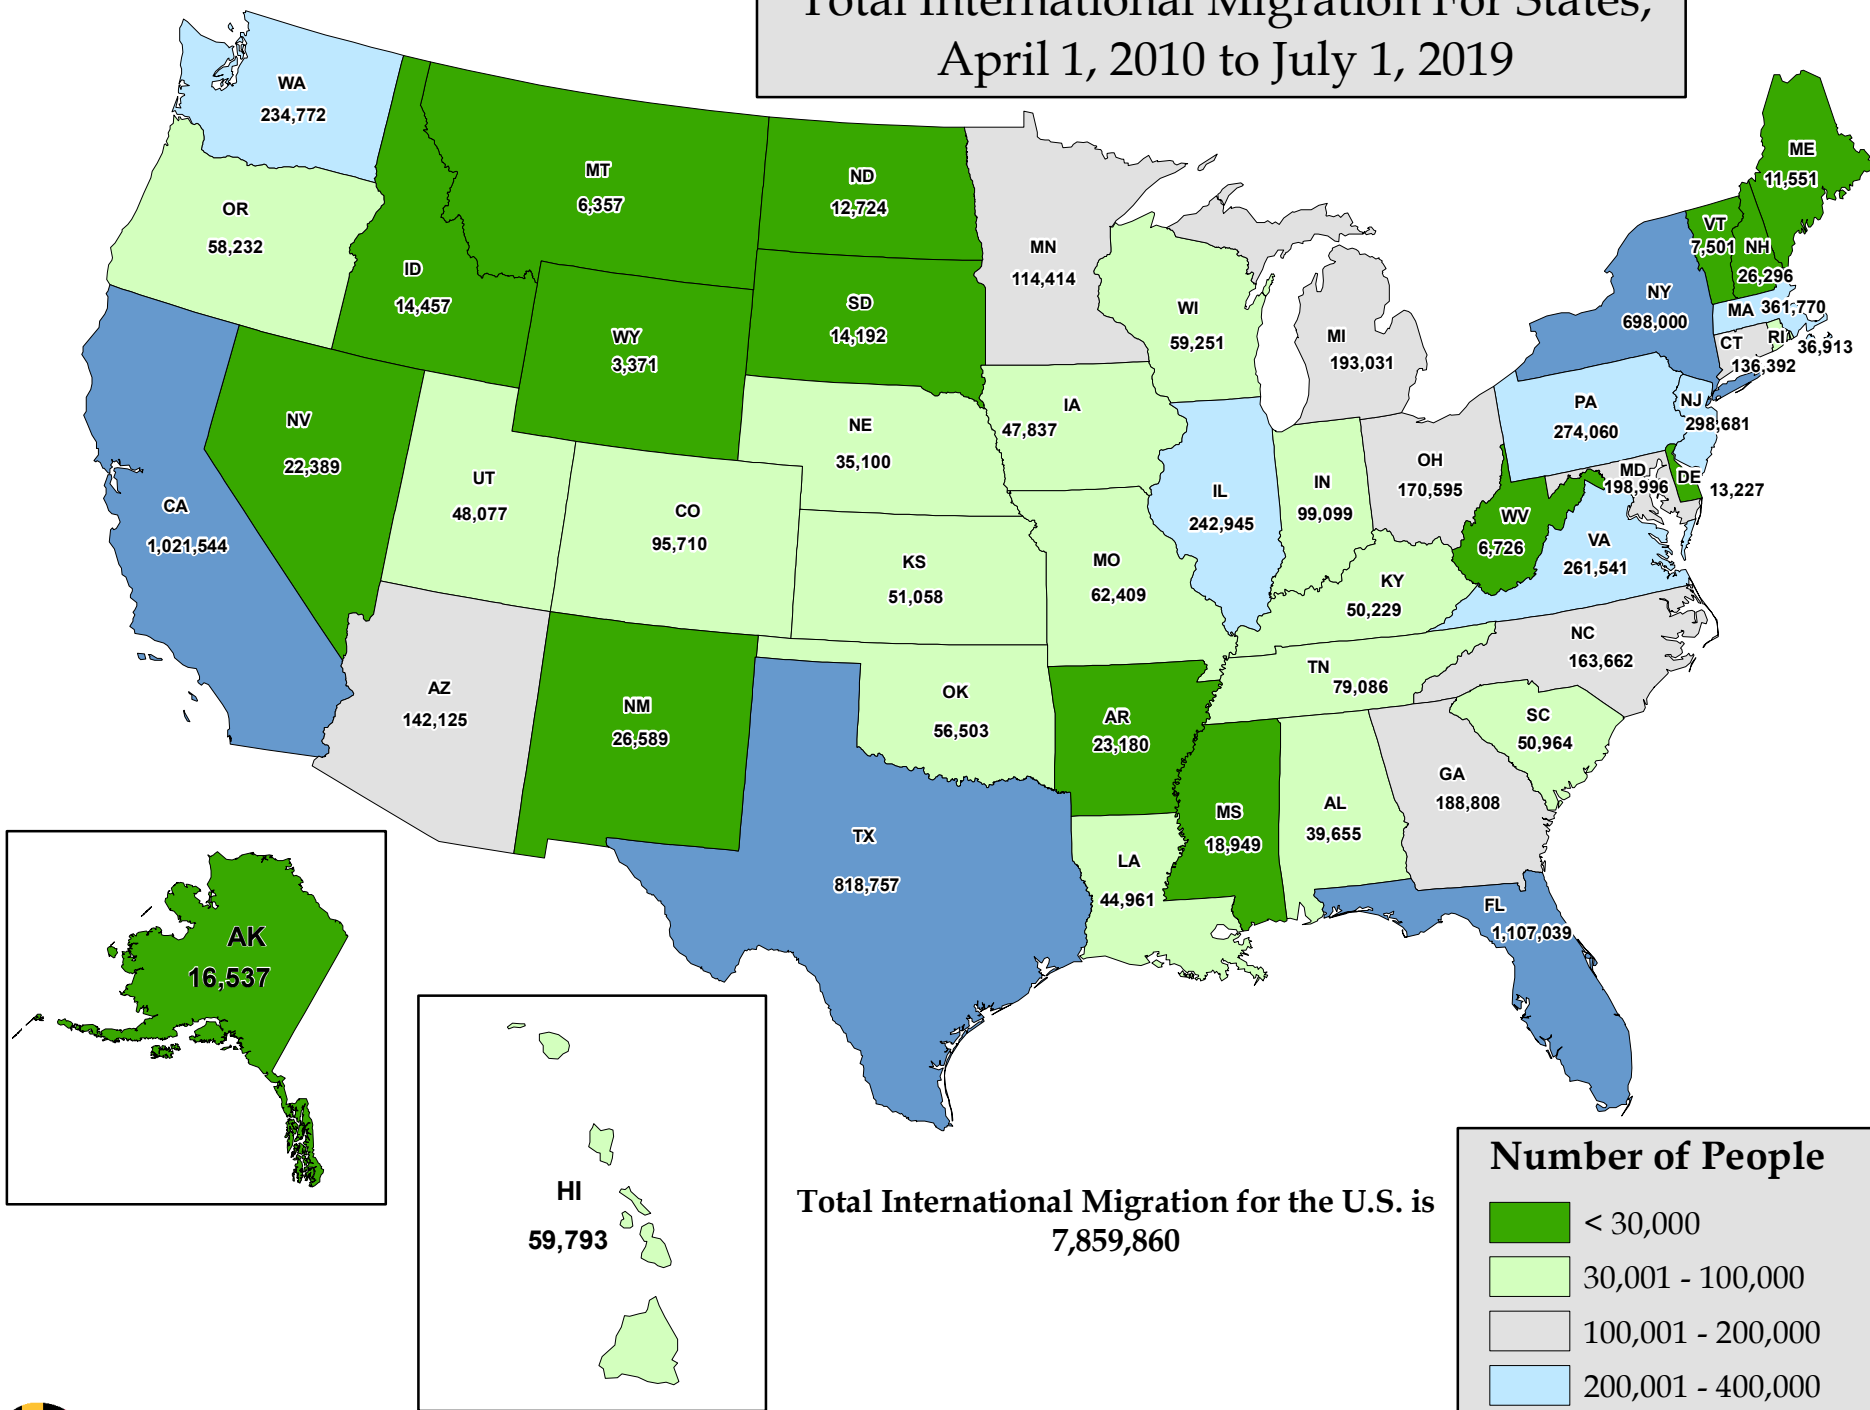

# Total International Migration For States, April 1, 2010 to July 1, 2019

Total International Migration for the U.S. is  
7,859,860