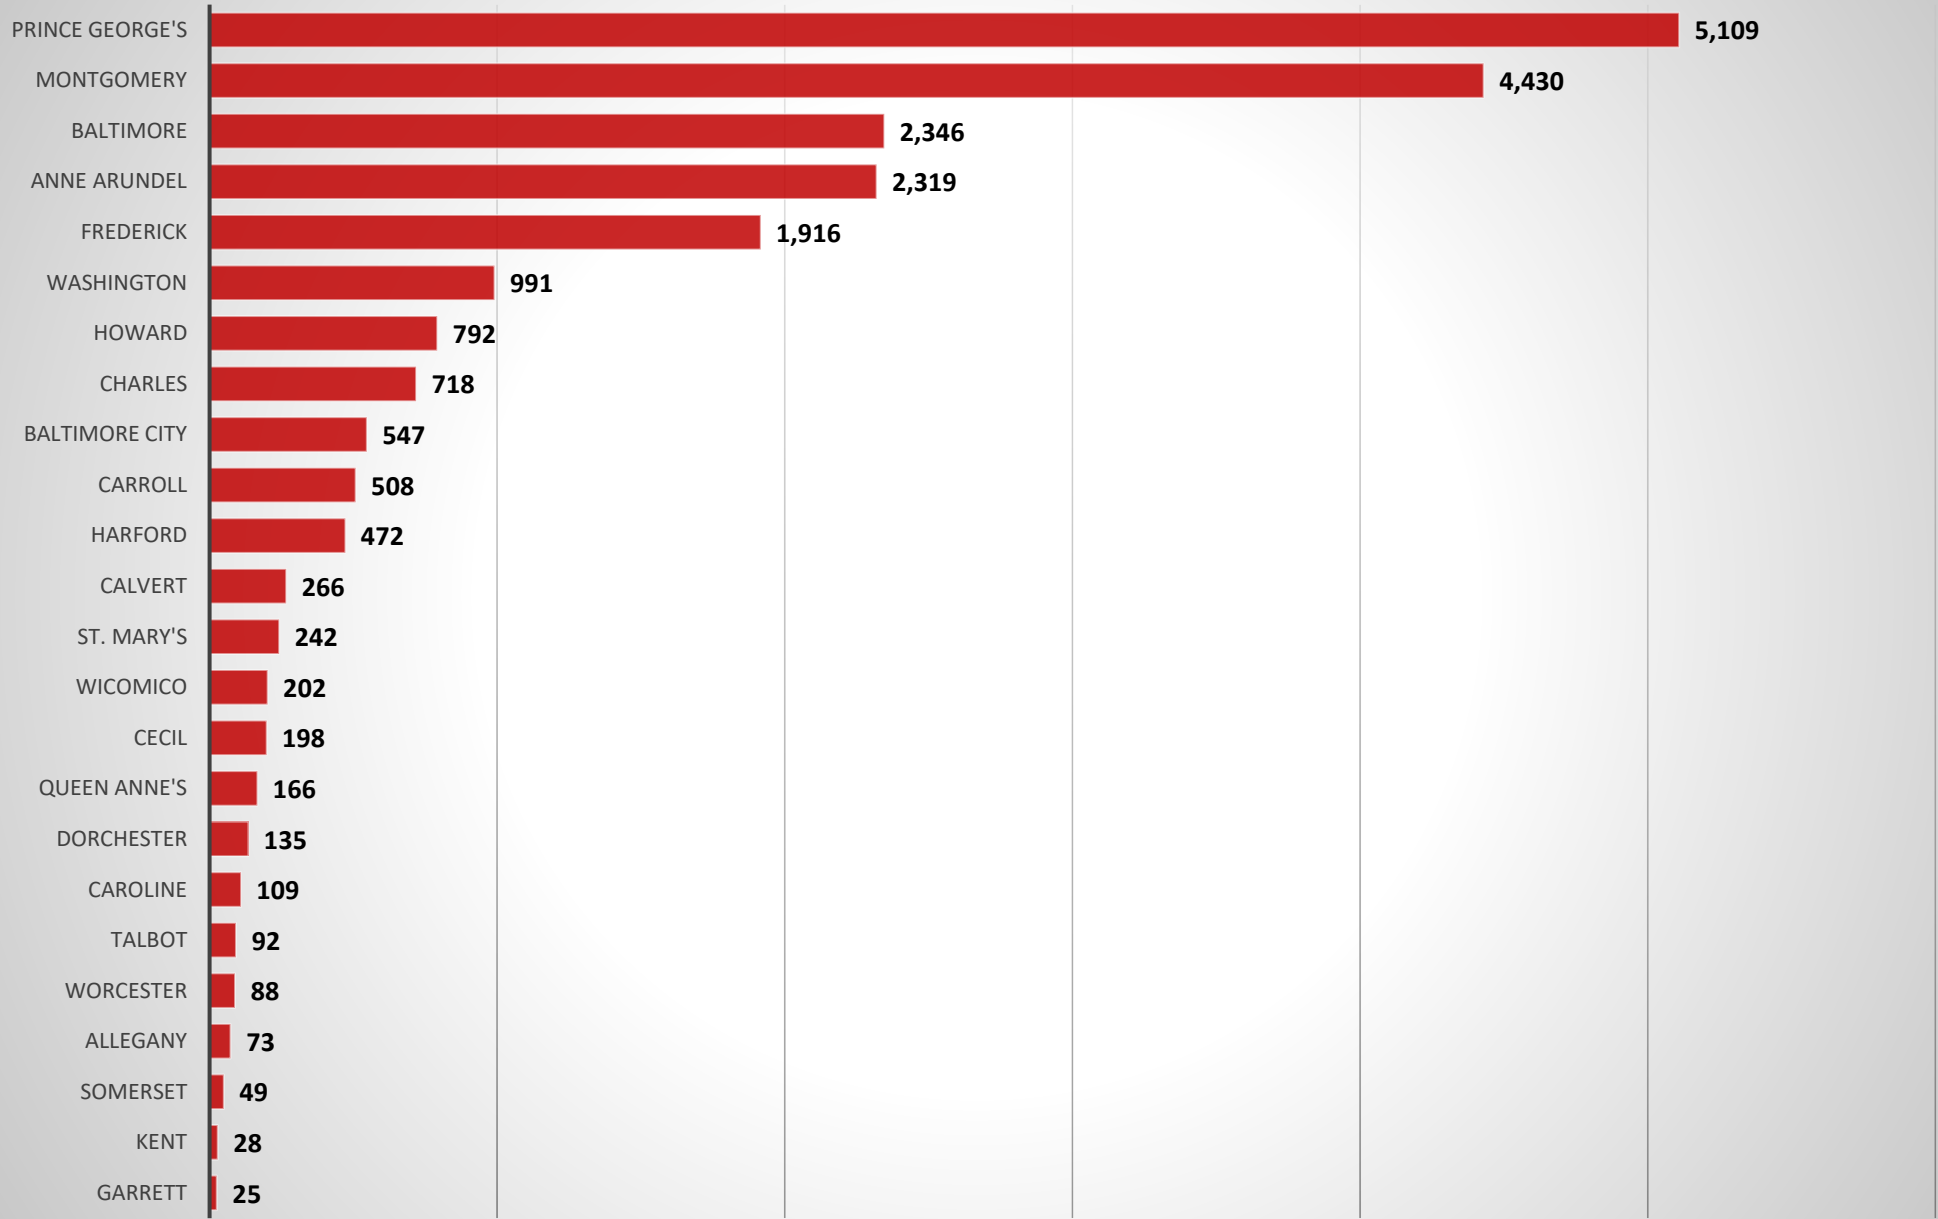

Chart 7B. MARYLAND JURISDICTIONS HISPANIC ORIGIN POPULATION

Change: July 1, 2022 to July 1, 2023

Source: U.S. Census Bureau. Prepared by the Maryland Department of Planning, Planning Data Analysis, Projections and State Data Center