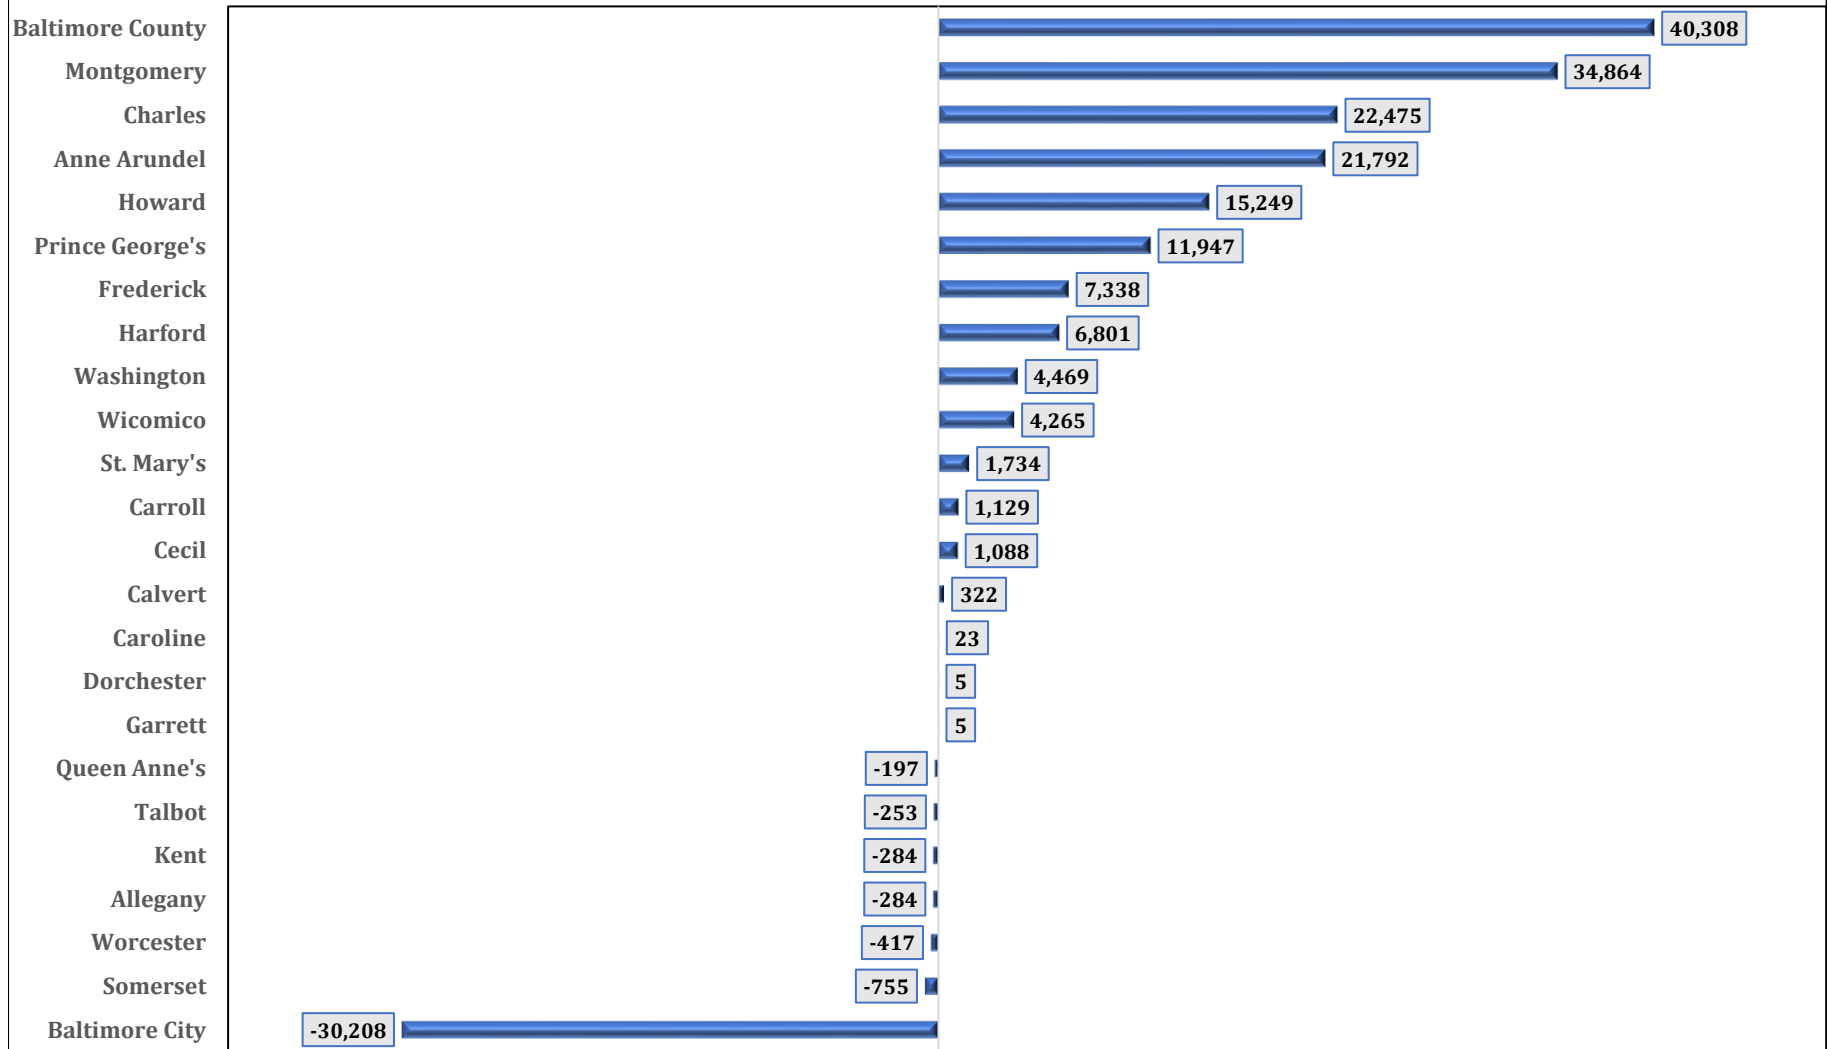

**Chart 9B. MARYLAND JURISDICTIONS
NON HISPANIC BLACK / AFRICAN AMERICAN POPULATION**
Change: April 1, 2010 to April 1, 2020

SOURCE: U. S. Department of Commerce. Bureau of the Census. July 1, 2020 Population Estimates.
Prepared by Maryland Department of Planning. Projections and State Data Center. June 2021.