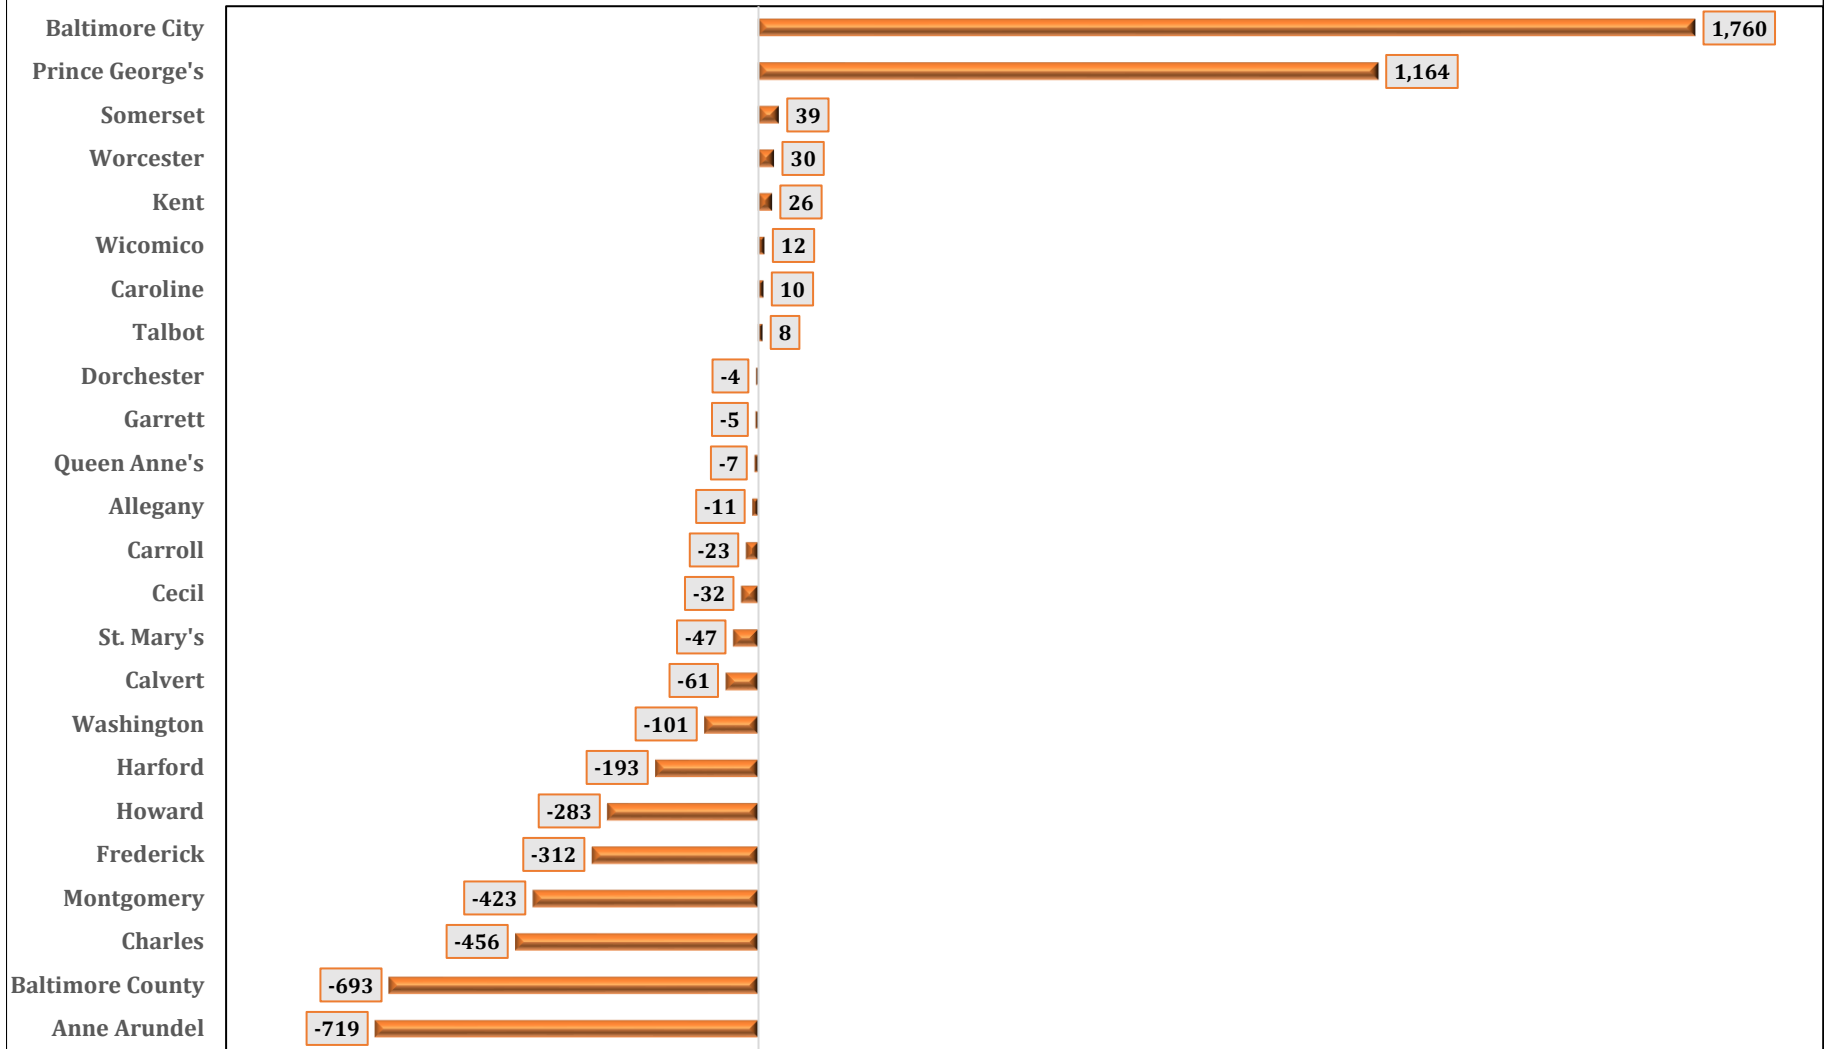

**Chart 9A. MARYLAND JURISDICTIONS
NON HISPANIC BLACK / AFRICAN AMERICAN POPULATION**
Change: July 1, 2020 to April 1, 2020

SOURCE: U. S. Department of Commerce. Bureau of the Census. July 1, 2020 Population Estimates.
Prepared by Maryland Department of Planning. Projections and State Data Center. June 2021.