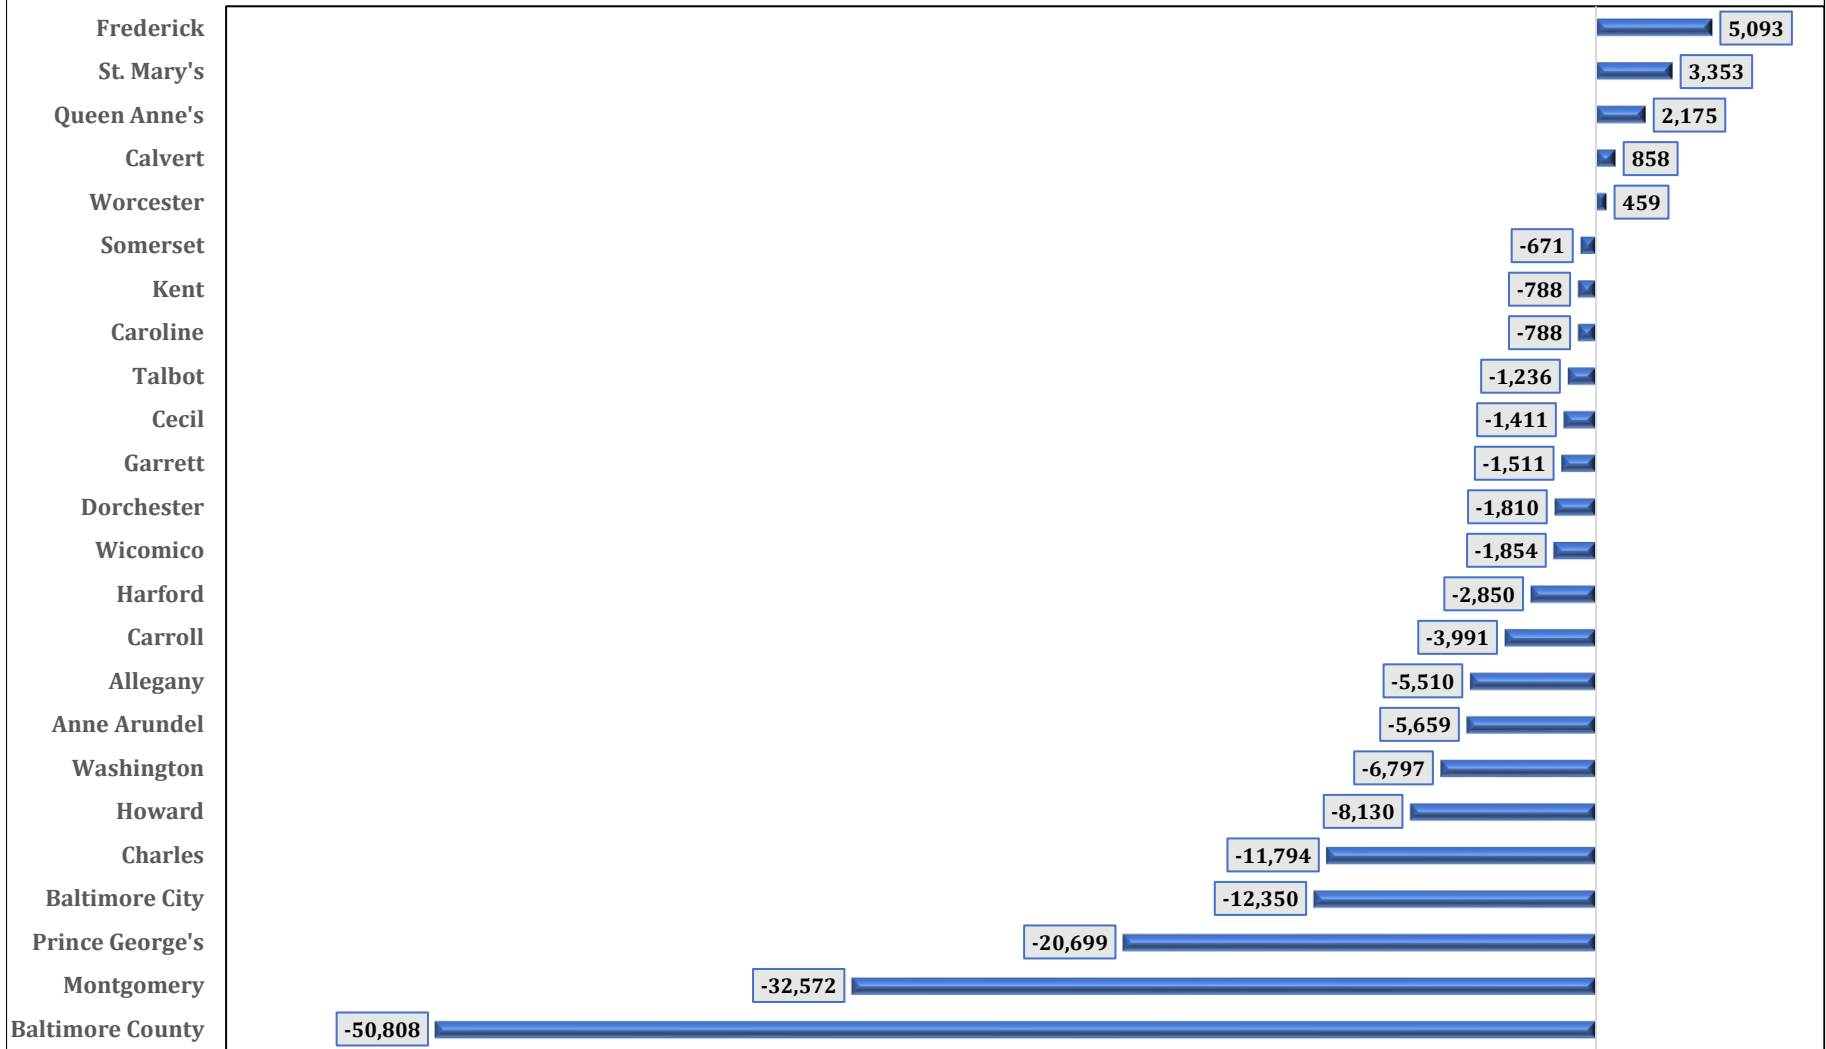

**Chart 8B. MARYLAND JURISDICTIONS  
NON HISPANIC WHITE POPULATION  
Change: April 1, 2010 to April 1, 2020**

SOURCE: U. S. Department of Commerce. Bureau of the Census. July 1, 2020 Population Estimates.  
Prepared by Maryland Department of Planning. Projections and State Data Center. June 2021.