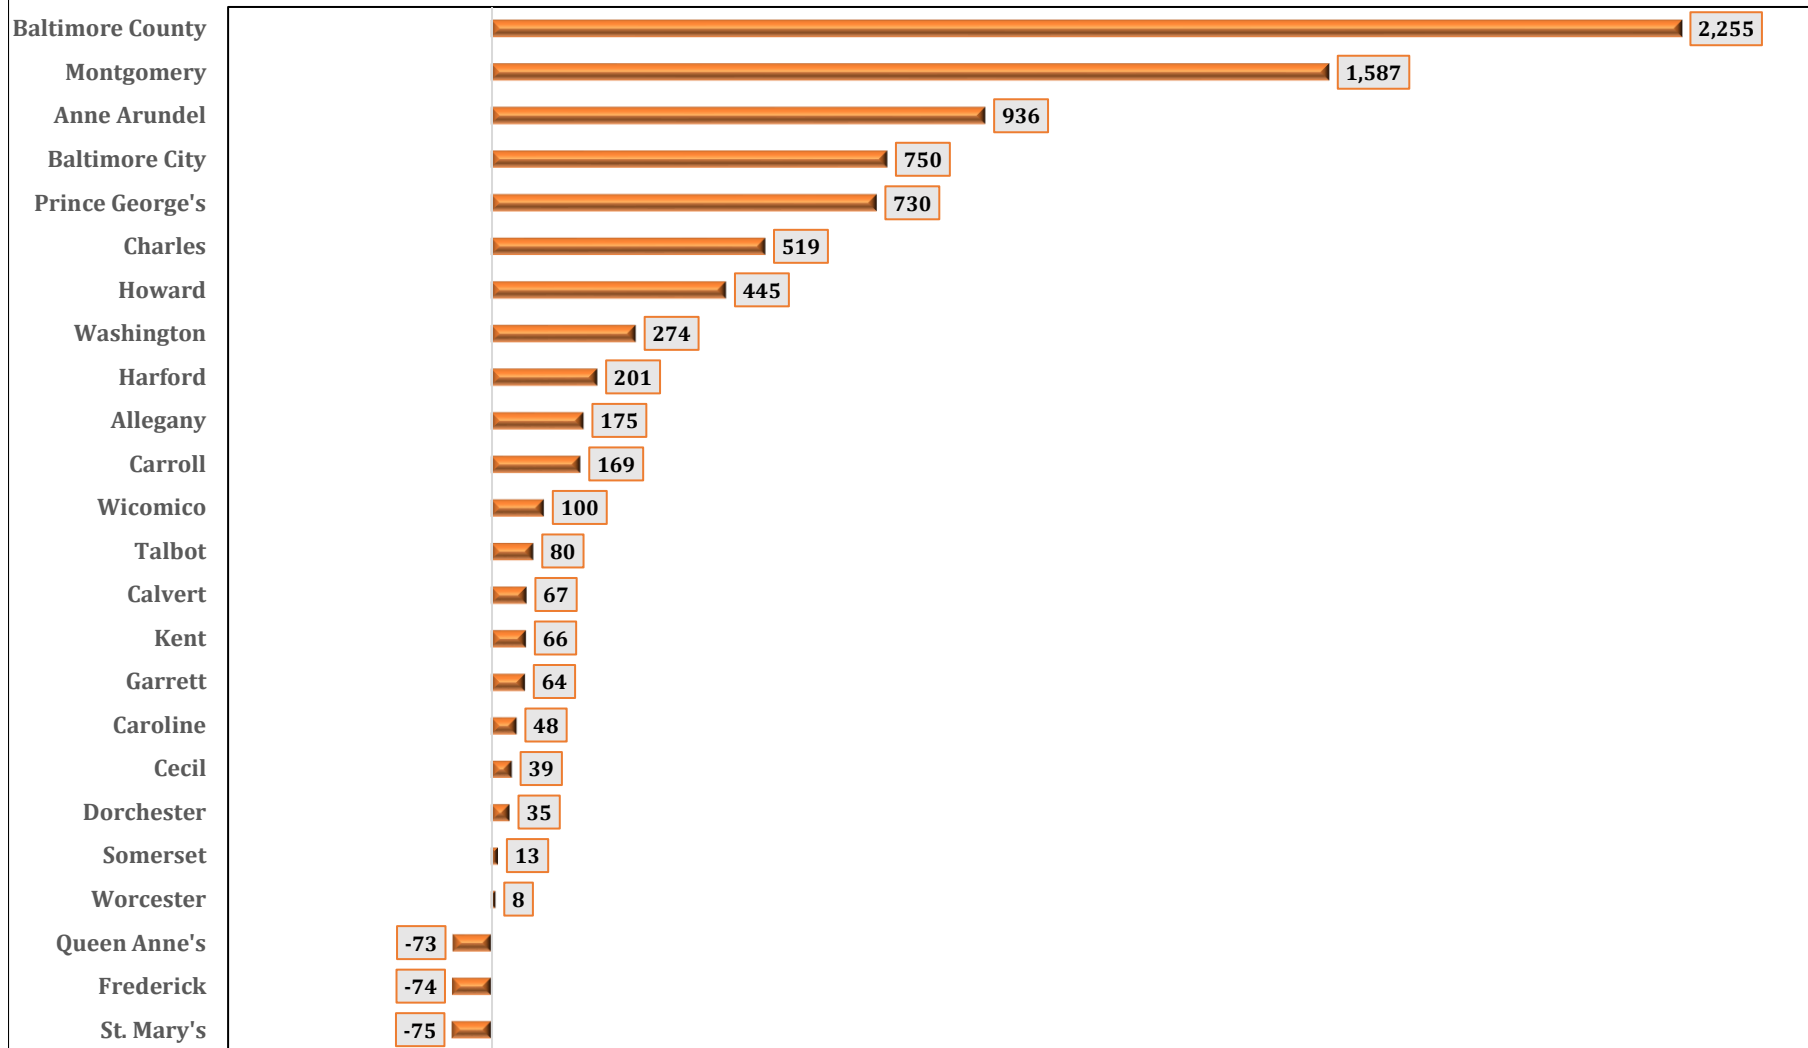

**Chart 8A. MARYLAND JURISDICTIONS  
NON HISPANIC WHITE POPULATION  
Change: July 1, 2020 to April 1, 2020**

SOURCE: U. S. Department of Commerce. Bureau of the Census. July 1, 2020 Population Estimates.  
Prepared by Maryland Department of Planning. Projections and State Data Center. June 2021.