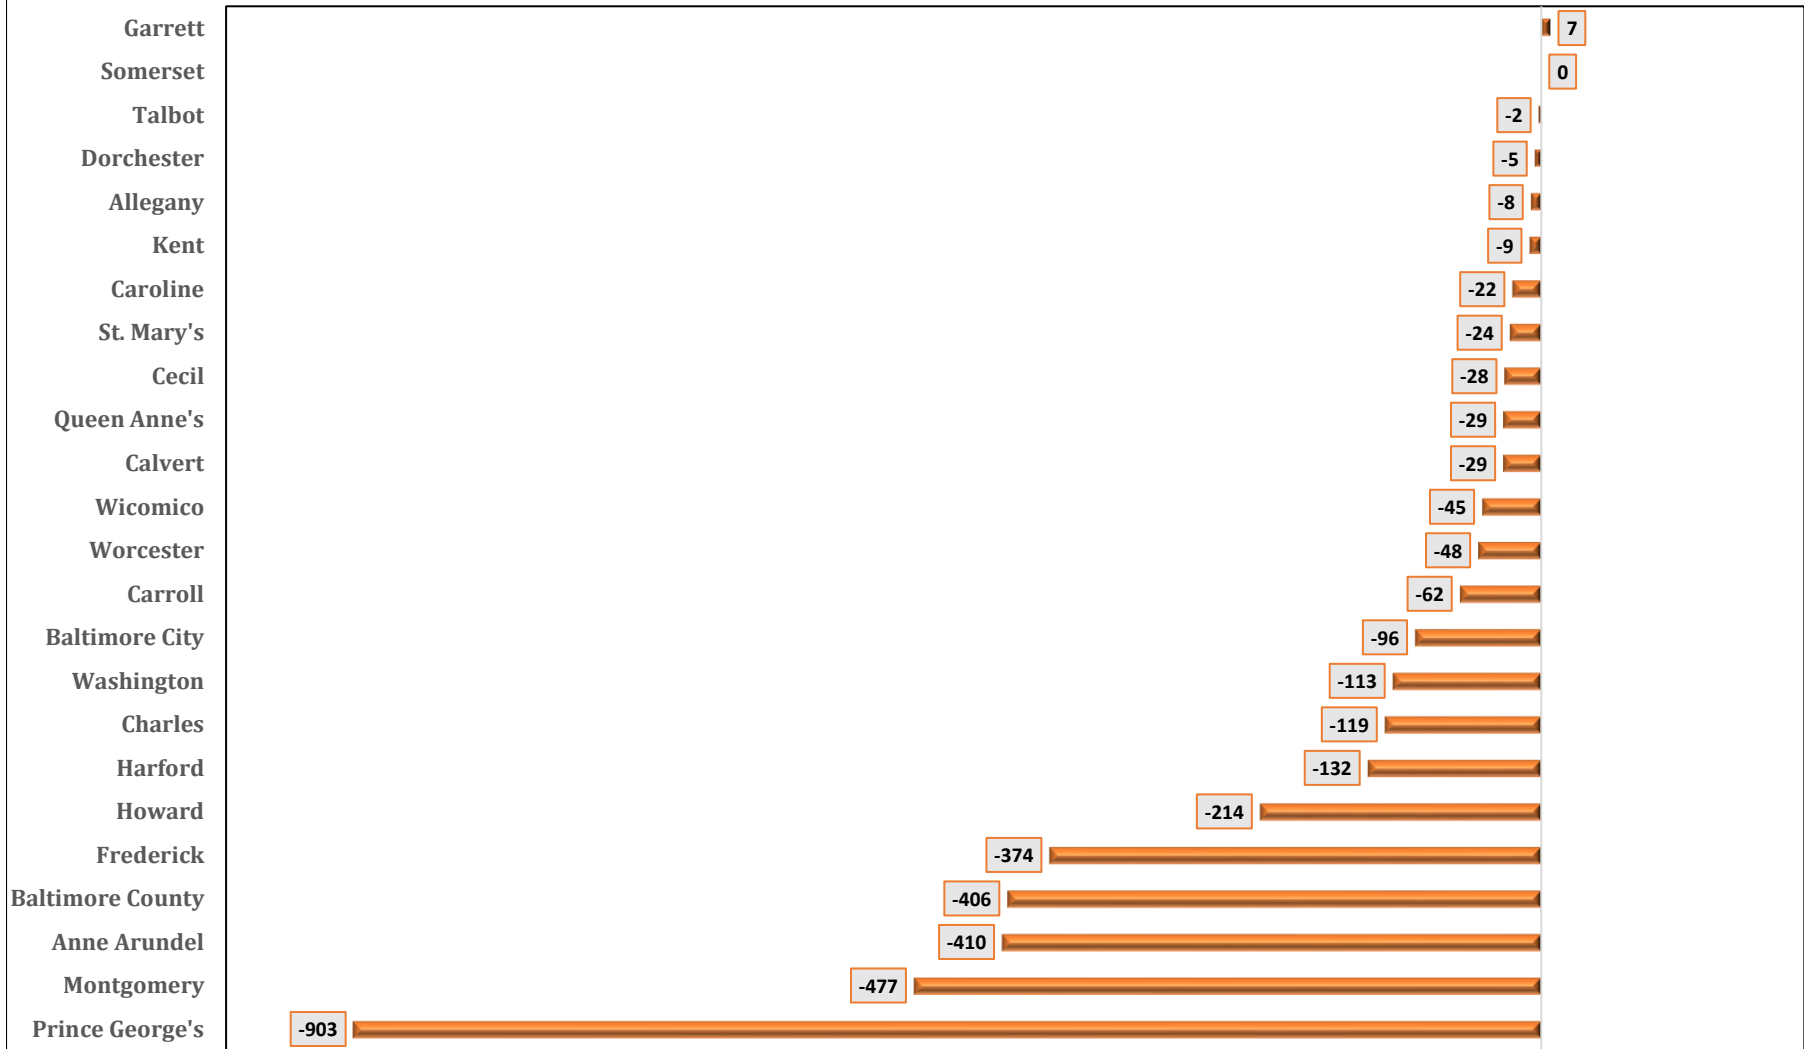

**Chart 7A. MARYLAND JURISDICTIONS
HISPANIC ORIGIN POPULATION
Change: July 1, 2020 to April 1, 2020**

SOURCE: U. S. Department of Commerce. Bureau of the Census. July 1, 2020 Population Estimates.
Prepared by Maryland Department of Planning. Projections and State Data Center. June 2021.