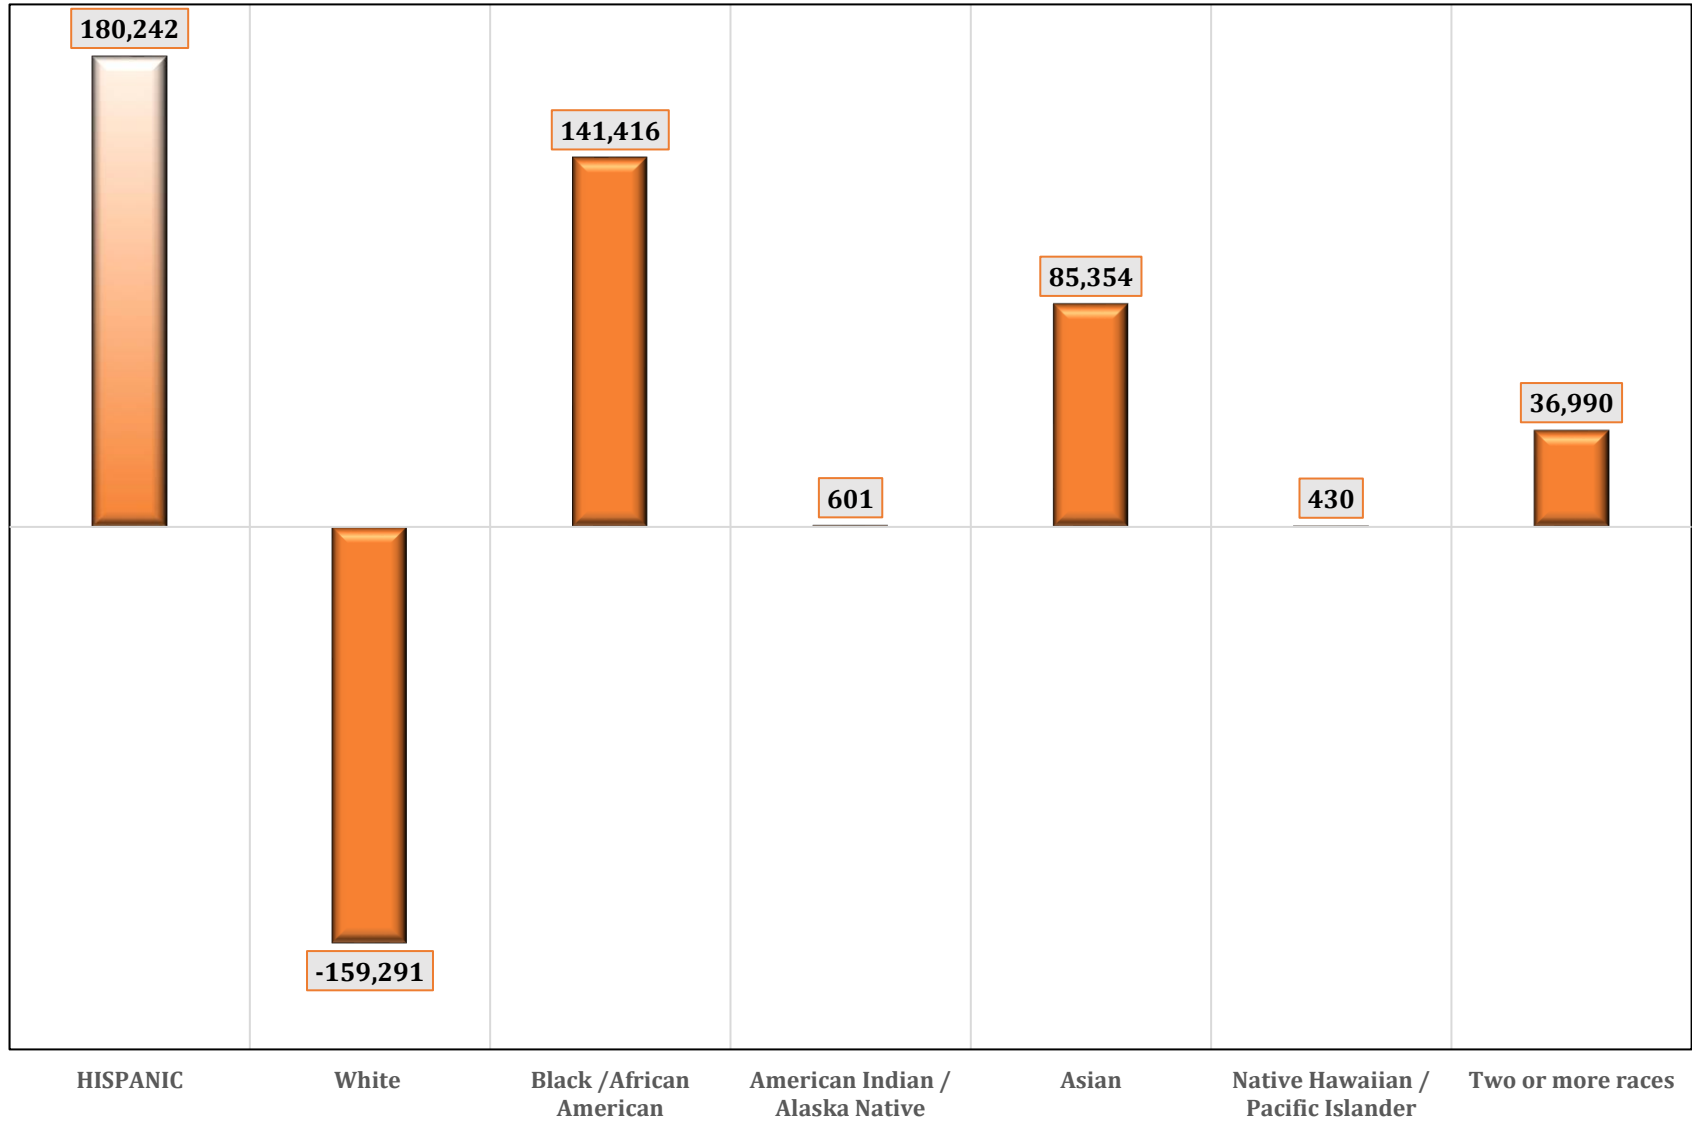

Chart 1B. MARYLAND
HISPANIC ORIGIN (of any race) AND NON HISPANIC ORIGIN BY RACE POPULATION
Change: April 1, 2010 to April 1, 2020

SOURCE: U. S. Department of Commerce. Bureau of the Census. July 1, 2020 Population Estimates.
 Prepared by Maryland Department of Planning. Projections and State Data Center. June 2021.