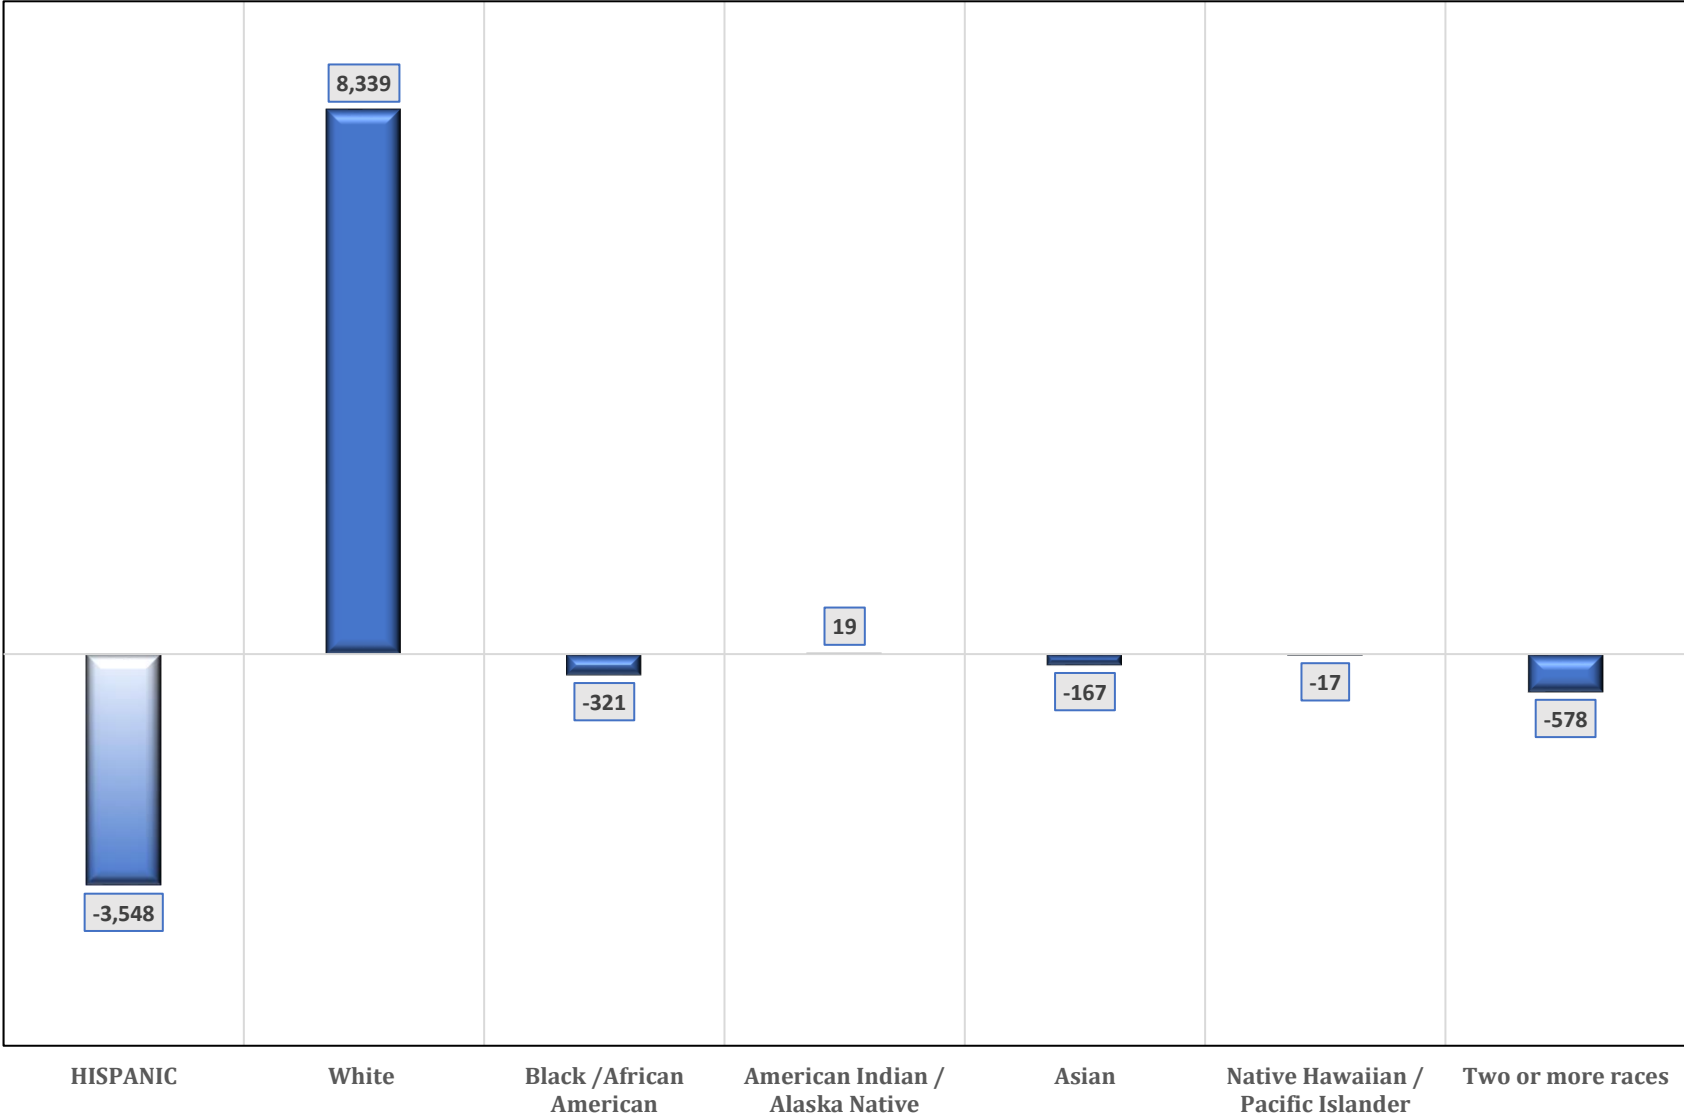

Chart 1A. MARYLAND
HISPANIC ORIGIN (of any race) AND NON HISPANIC ORIGIN BY RACE POPULATION
Change: July 1, 2020 to April 1, 2020

SOURCE: U. S. Department of Commerce. Bureau of the Census. July 1, 2020 Population Estimates.
 Prepared by Maryland Department of Planning. Projections and State Data Center. June 2021.