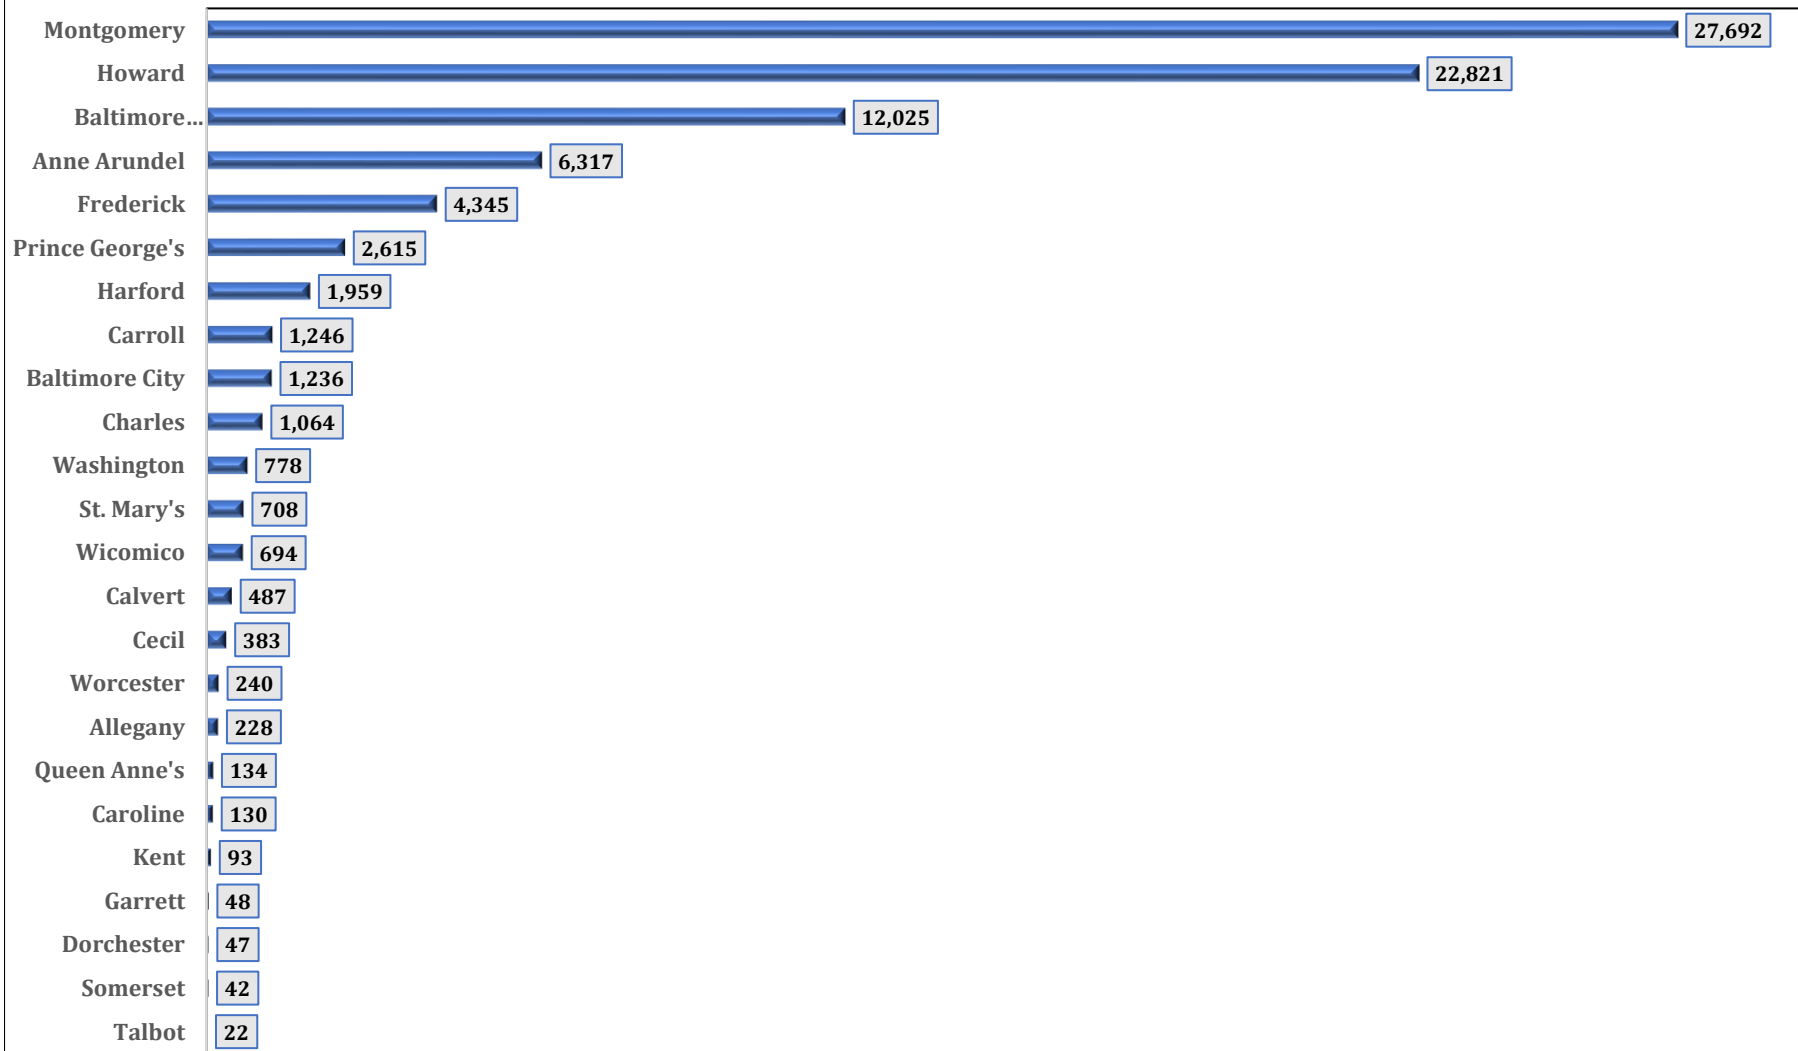

**Chart 10B. MARYLAND JURISDICTIONS
NON HISPANIC ASIAN POPULATION
Change: April 1, 2010 to April 1, 2020**

SOURCE: U. S. Department of Commerce. Bureau of the Census. July 1, 2020 Population Estimates.
Prepared by Maryland Department of Planning. Projections and State Data Center. June 2021.