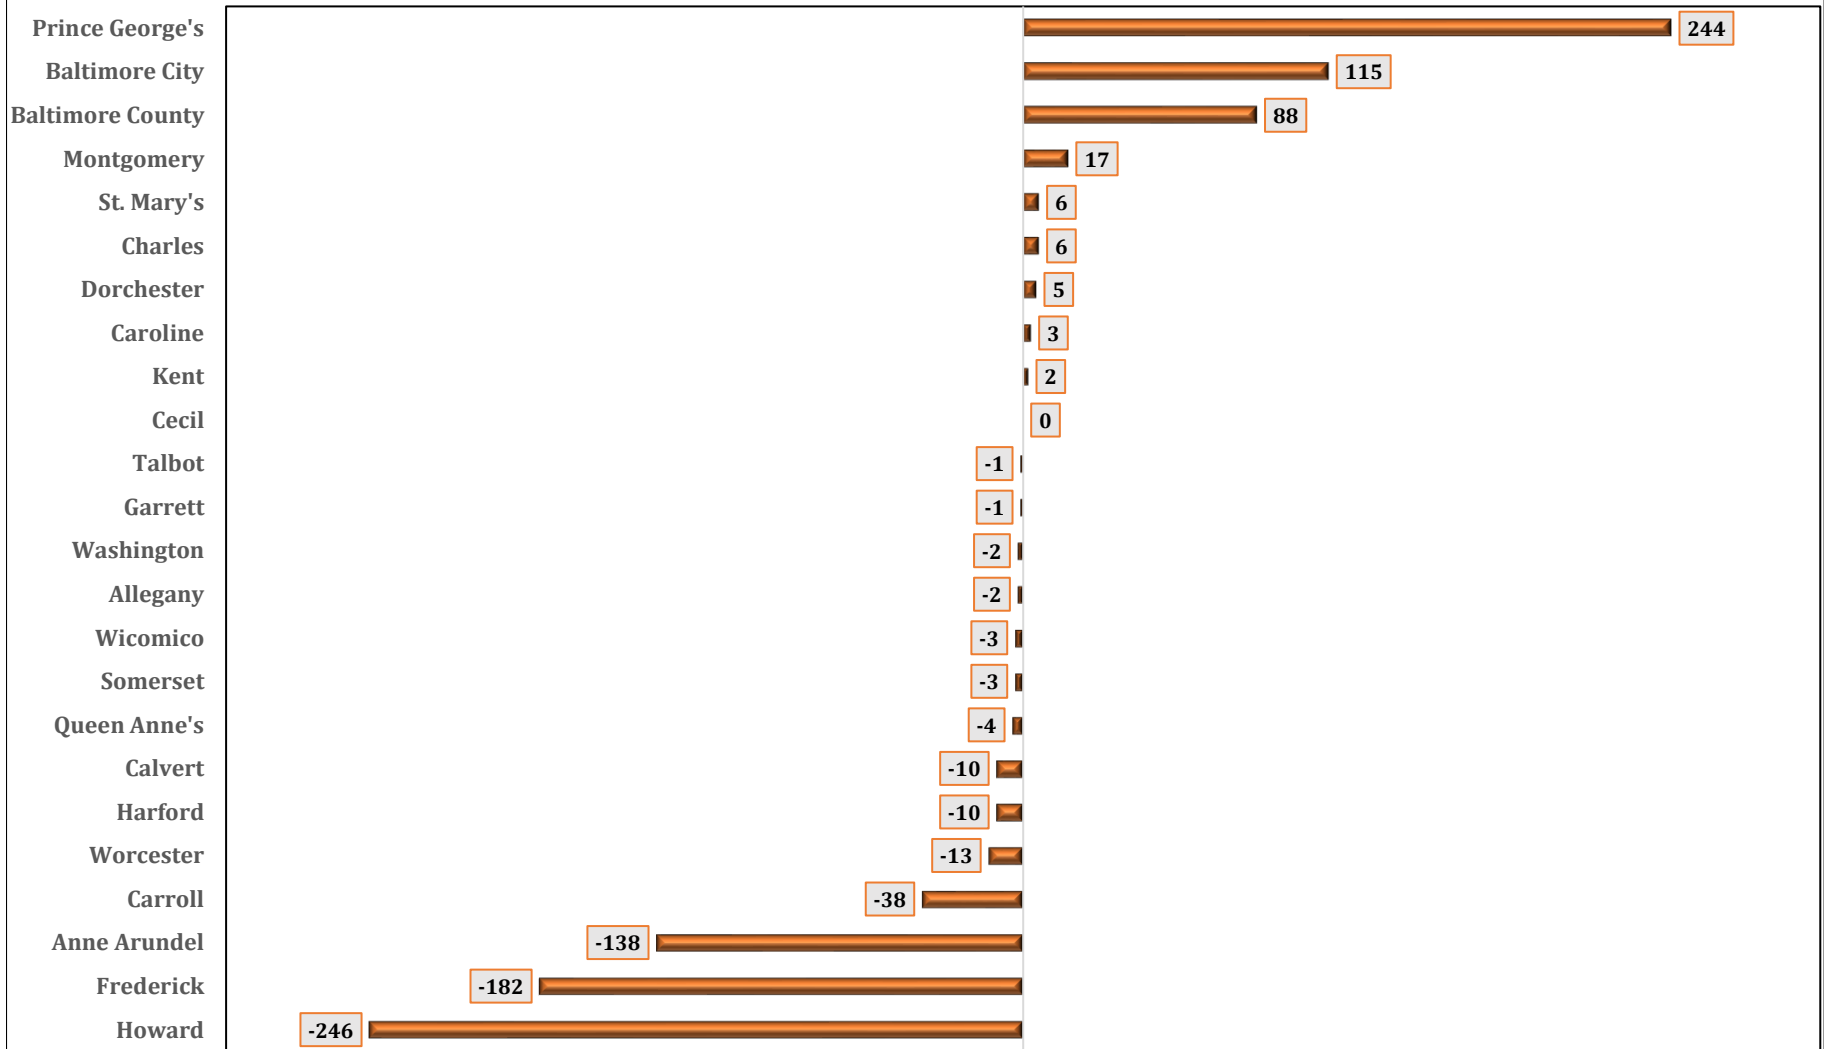

**Chart 10A. MARYLAND JURISDICTIONS
NON HISPANIC ASIAN POPULATION
Change: July 1, 2020 to April 1, 2020**

SOURCE: U. S. Department of Commerce. Bureau of the Census. July 1, 2020 Population Estimates.
Prepared by Maryland Department of Planning. Projections and State Data Center. June 2021.