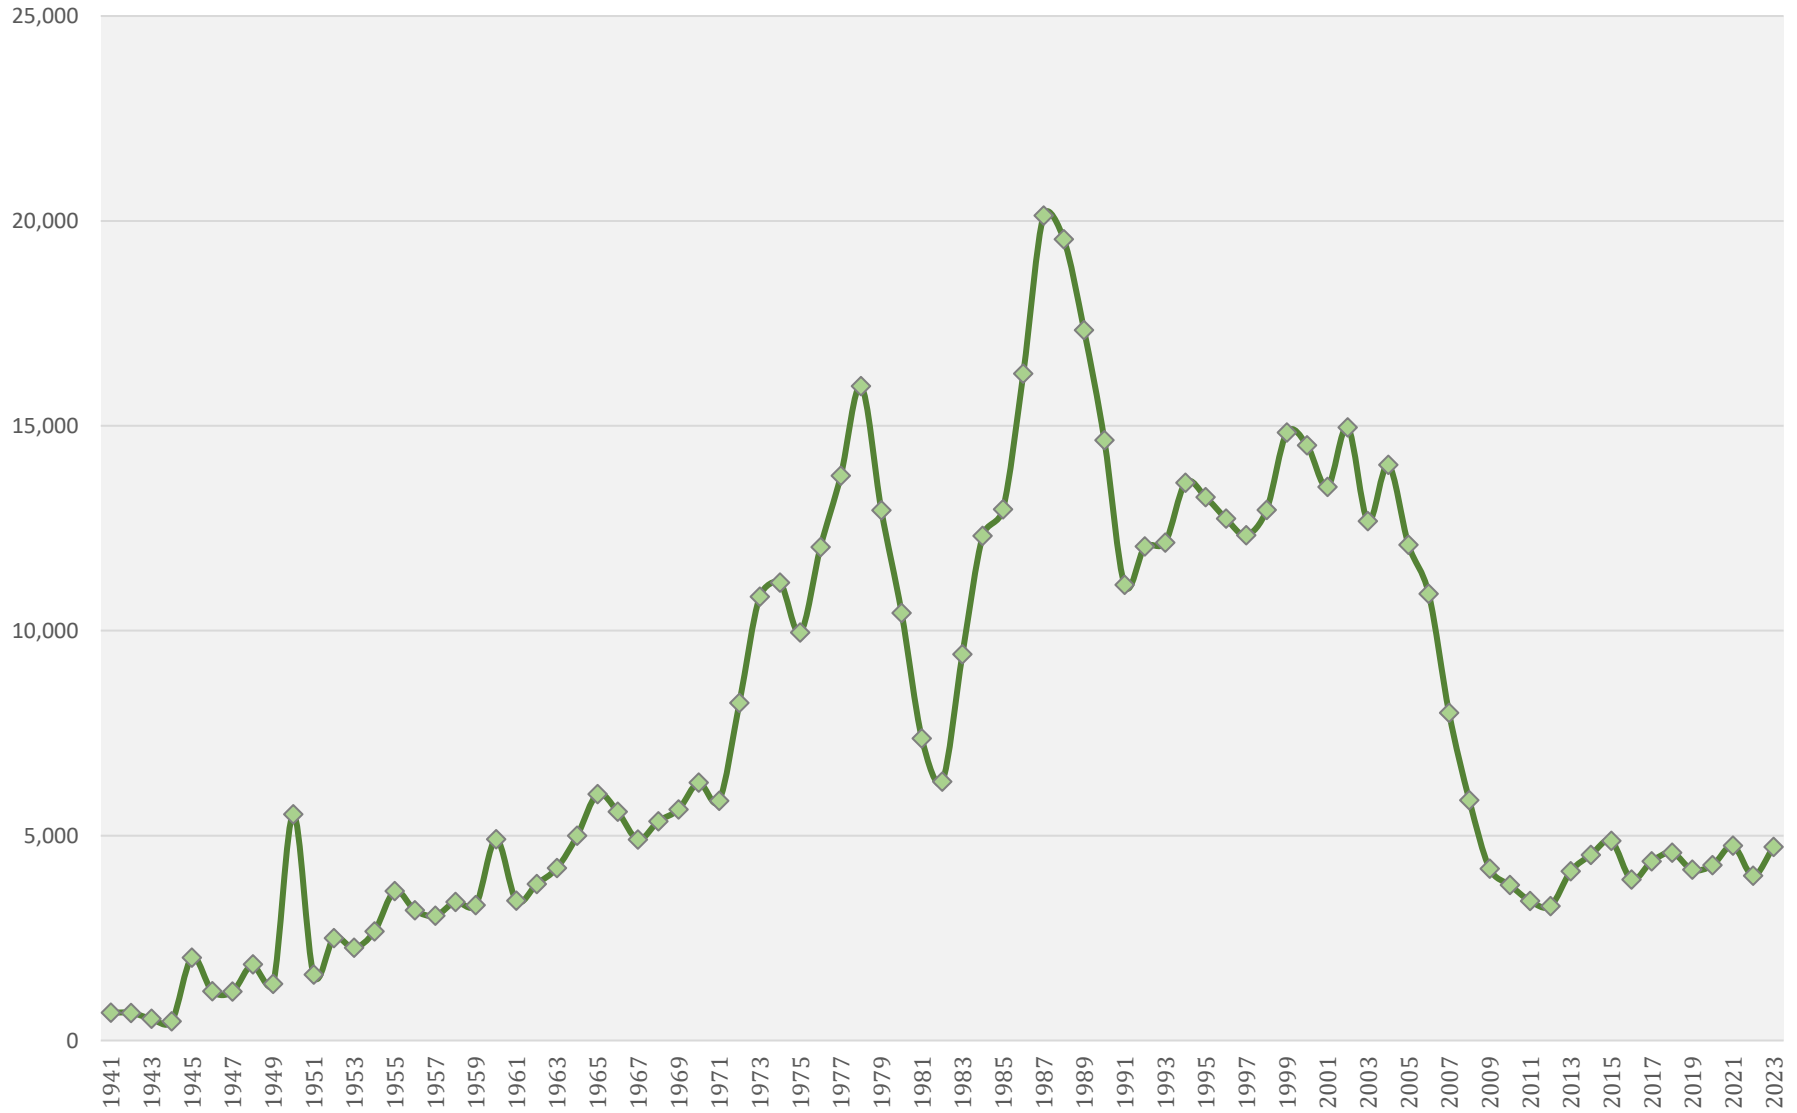

Chart 7: Improved Single Family Residential Acres **Outside** of PFA in Maryland, 1941 - 2023 *

* Includes PFA Comment Areas

Source: Maryland Department of Planning, Planning Data Services, from MD Property View