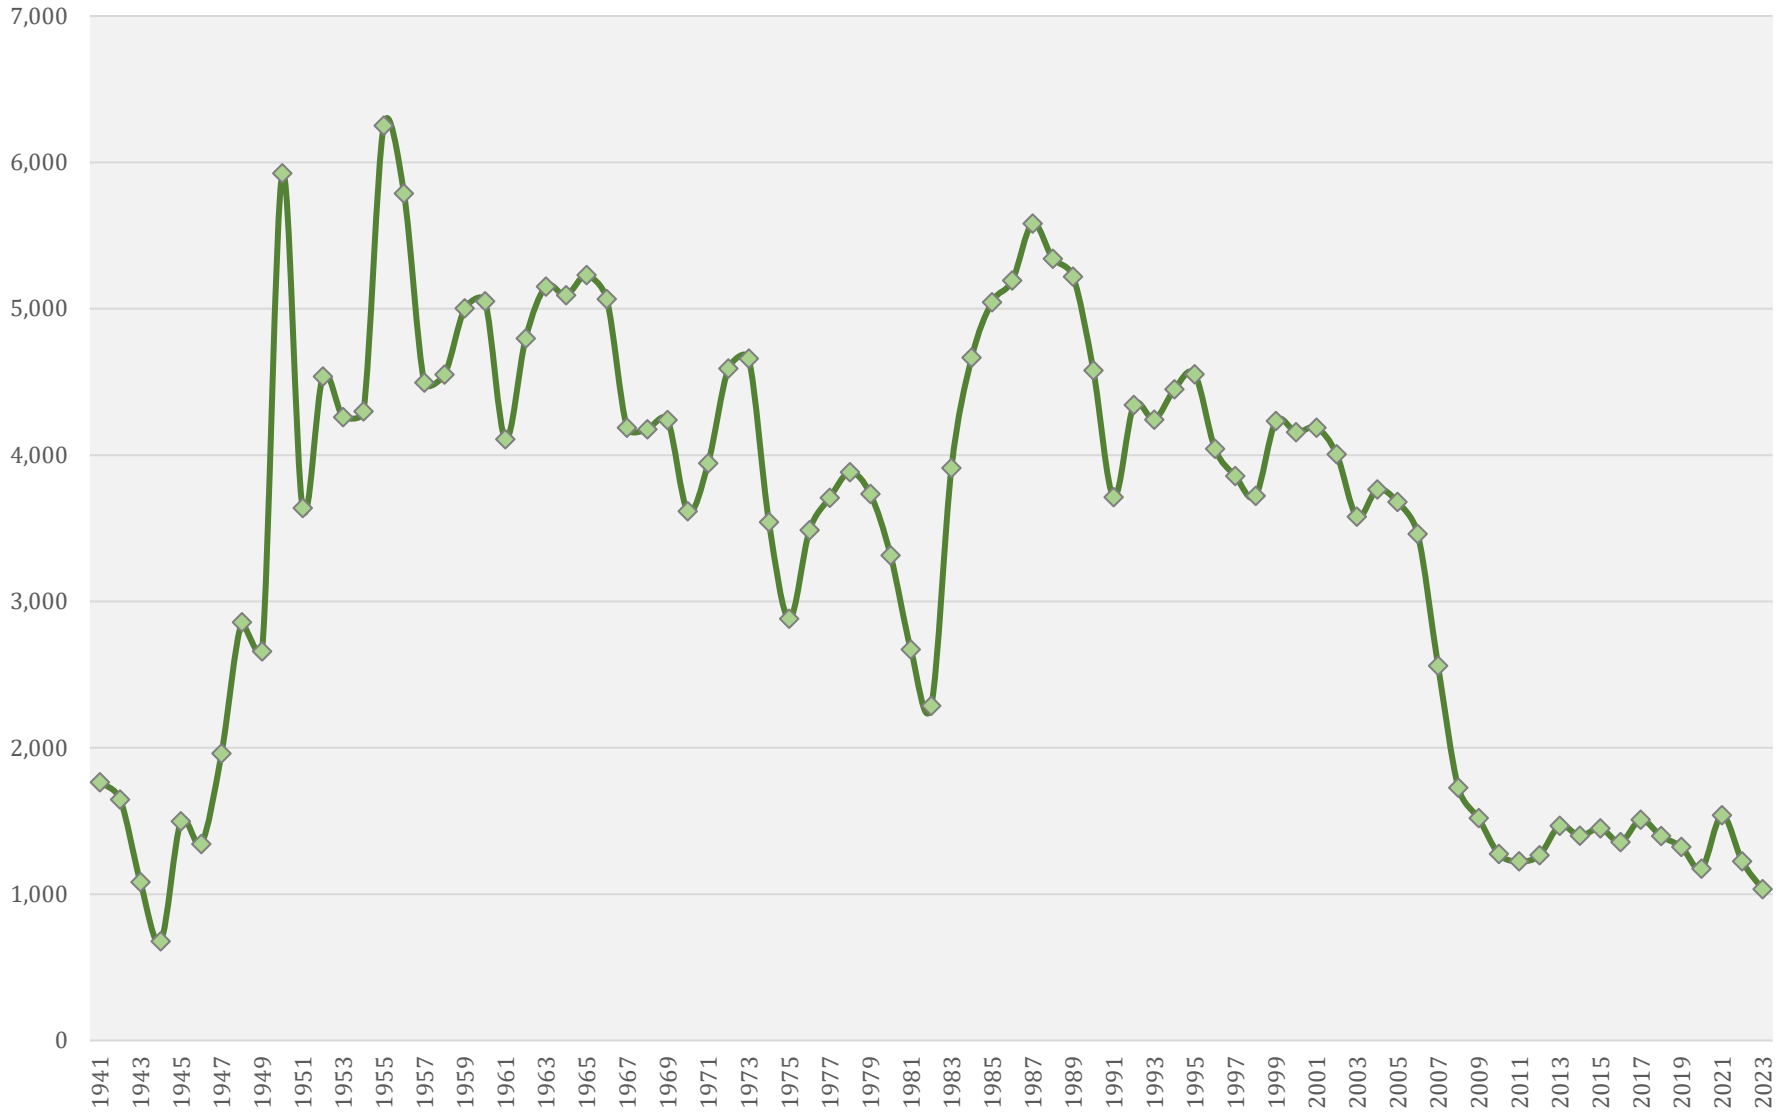

Chart 6: Improved Single Family Residential Acres Inside of PFA in Maryland, 1941 - 2023 *

* Excludes PFA Comment Areas

Source: Maryland Department of Planning, Planning Data Services, from MD Property View