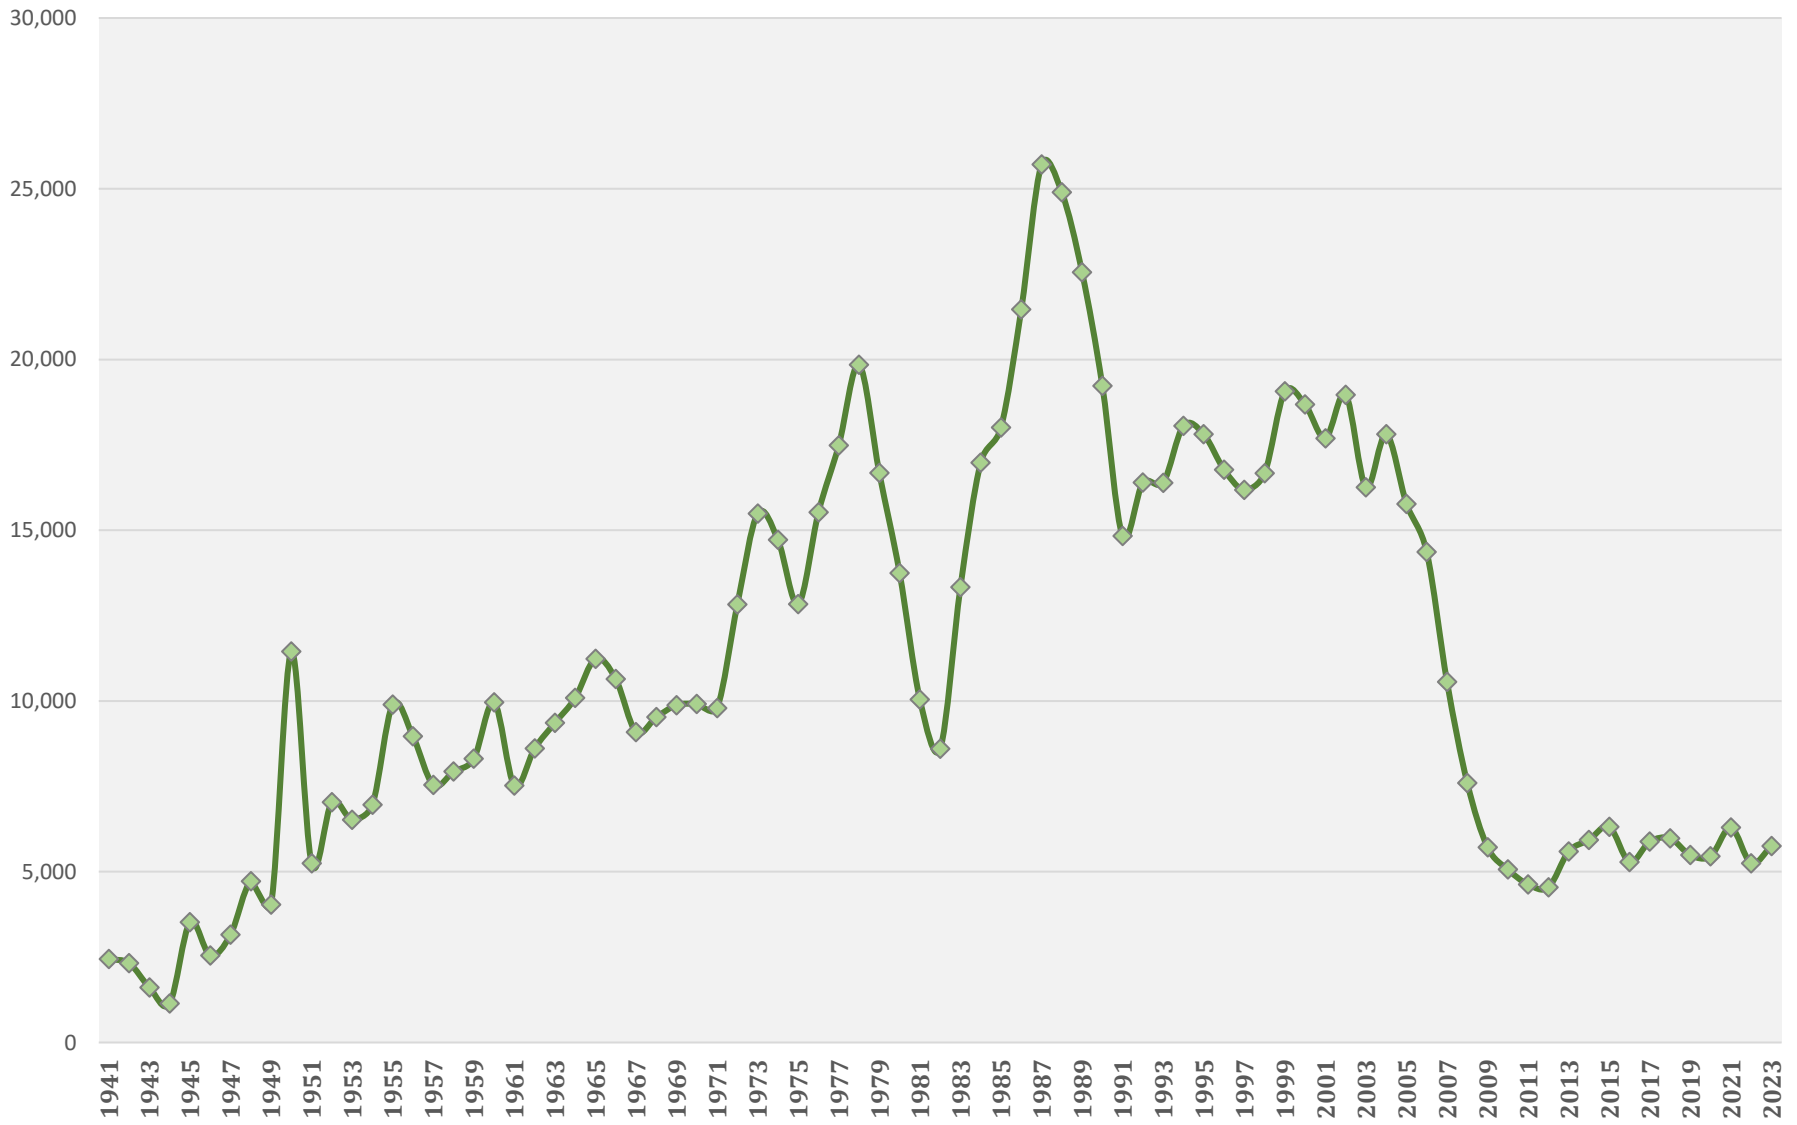

Chart 5: Total Improved Single Family Residential Acres in Maryland, 1941 - 2023

Source: Maryland Department of Planning, Planning Data Services, from MD Property View