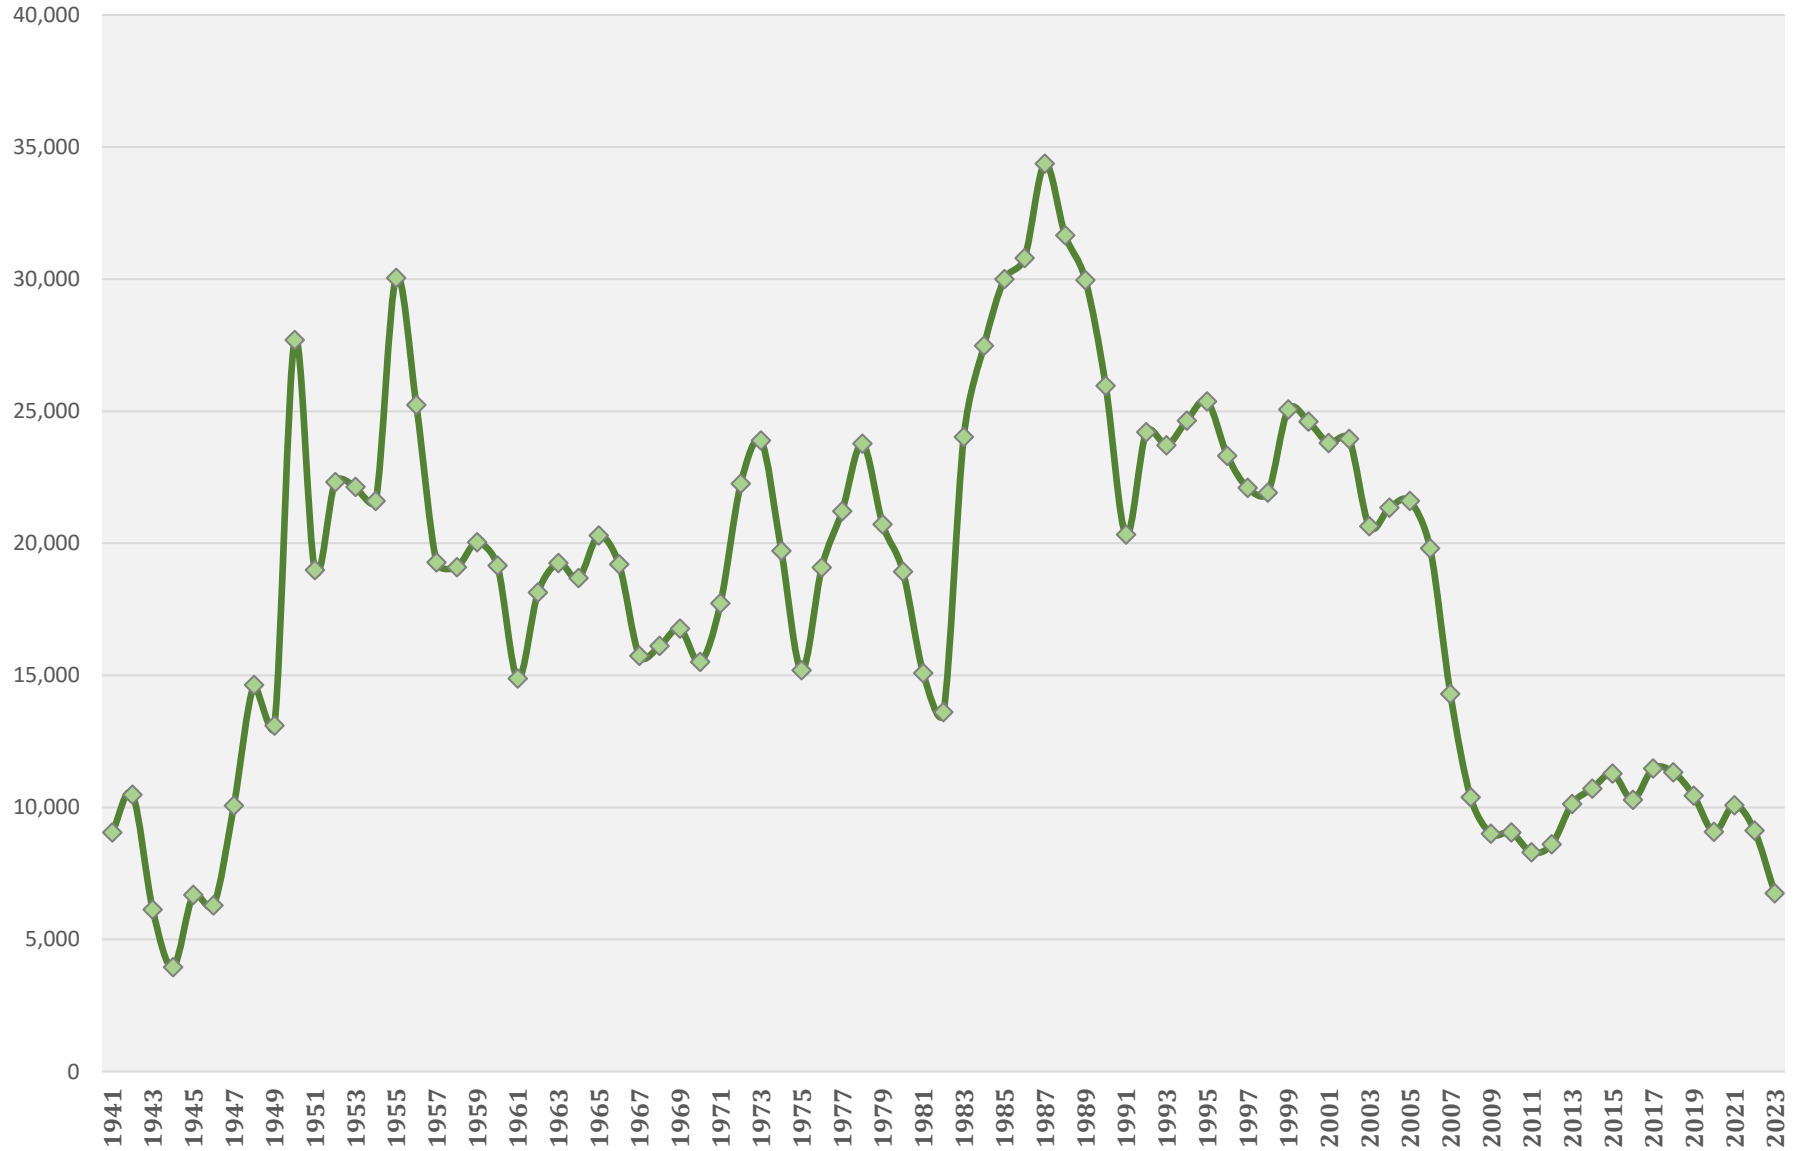

Chart 1: Improved Single-Family Residential Parcels in Maryland by Year Built, 1941 - 2023

Source: Maryland Department of Planning, Planning Data Services, from MD Property View