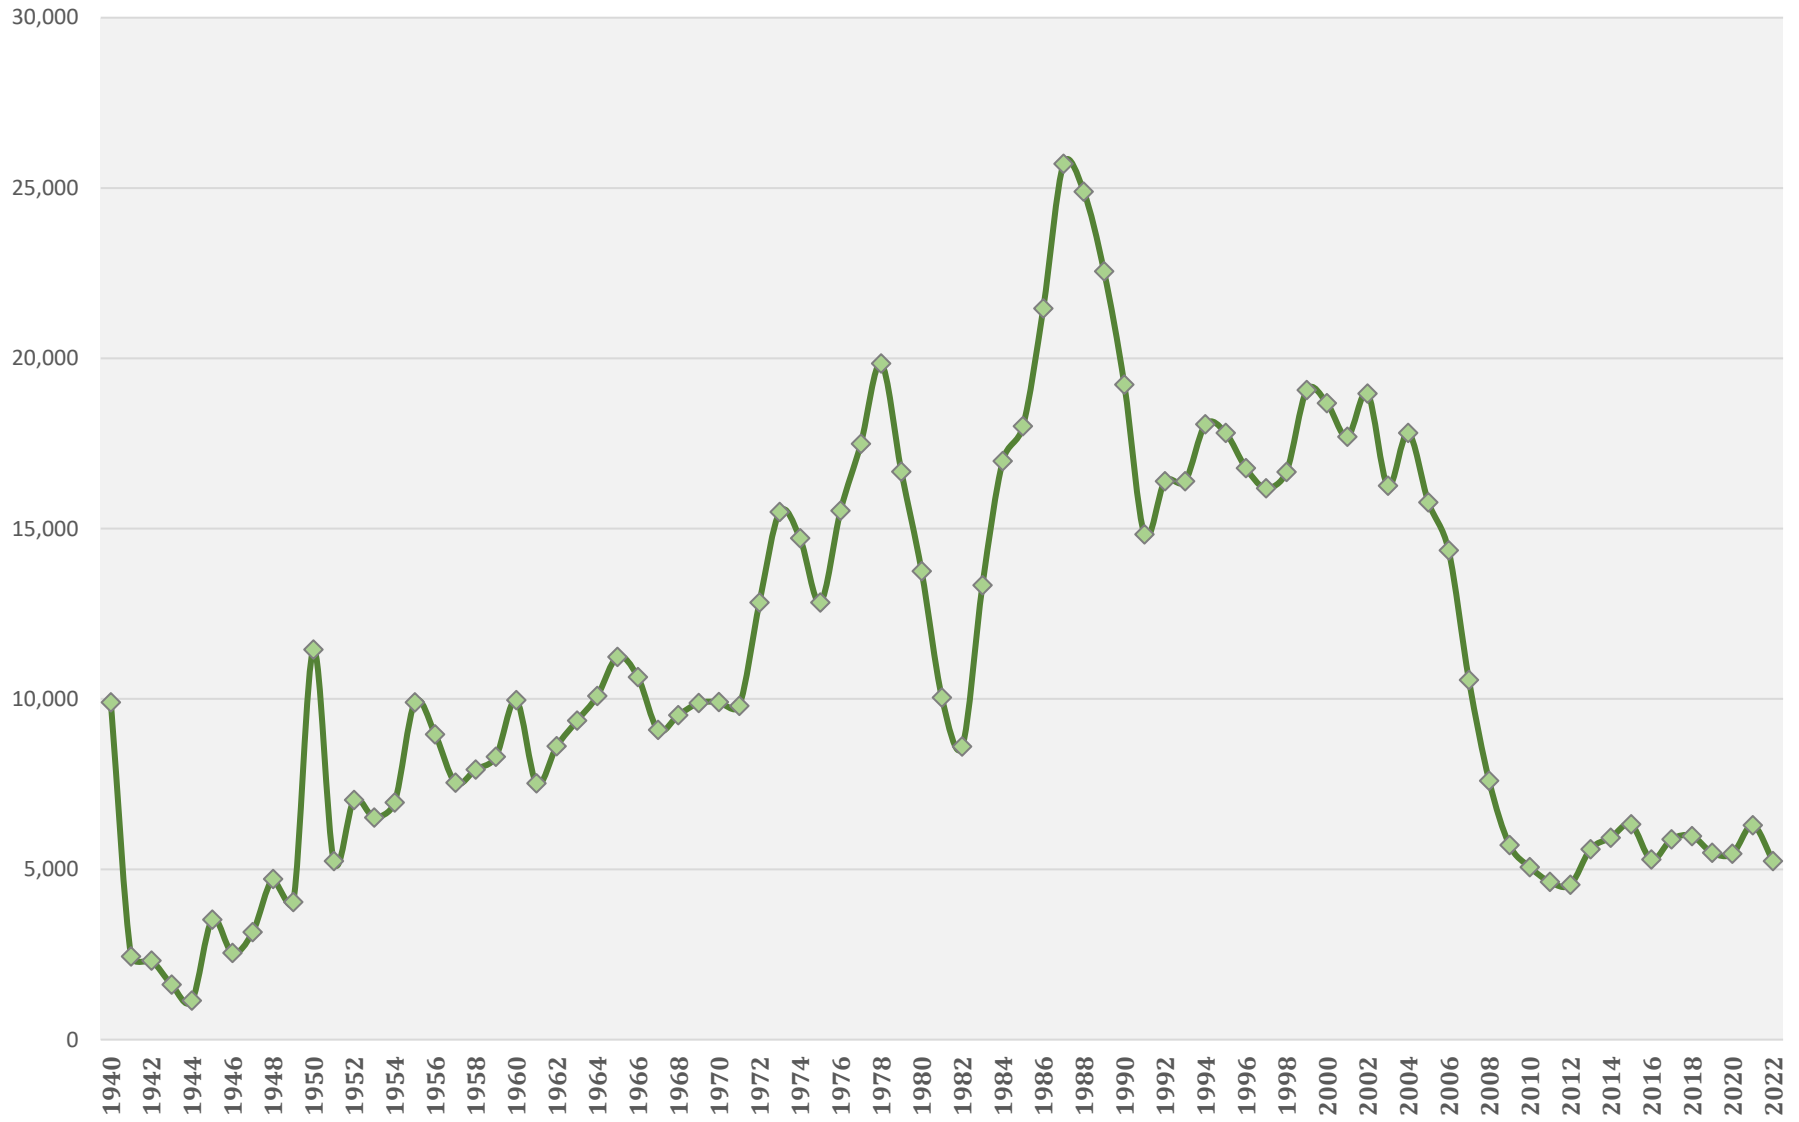

**Chart 5: Total Improved Single Family Residential Acres in Maryland, 1940 - 2022**

Source: Maryland Department of Planning, Planning Data Services, from MD Property View