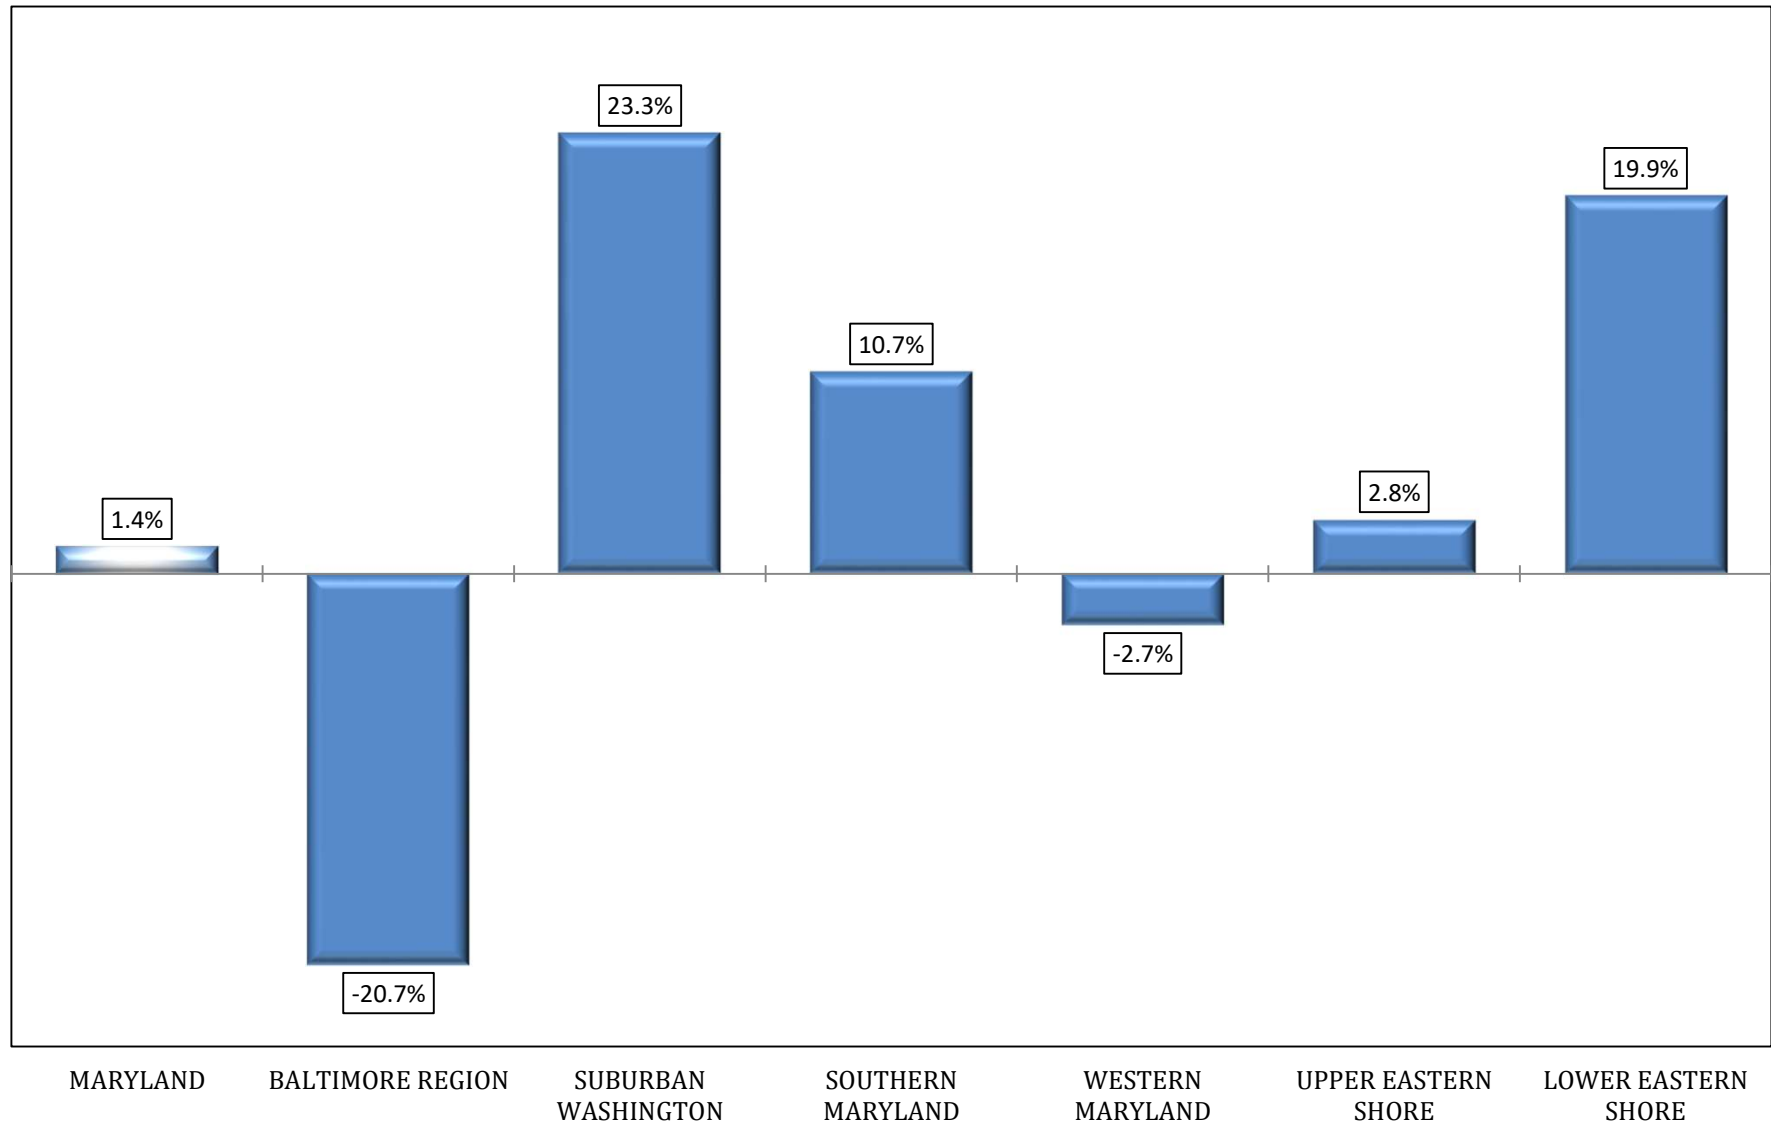

Chart 4A.A1 MARYLAND STATE PLANNING REGIONS
New Housing Units Value of Construction
Percent Change: 2019 - 2018

SOURCE: U. S. Bureau of the Census. Economic Indicators Division. Residential Construction Branch. 2020.
Prepared by MD Department of Planning. Planning Services Division. 2020.