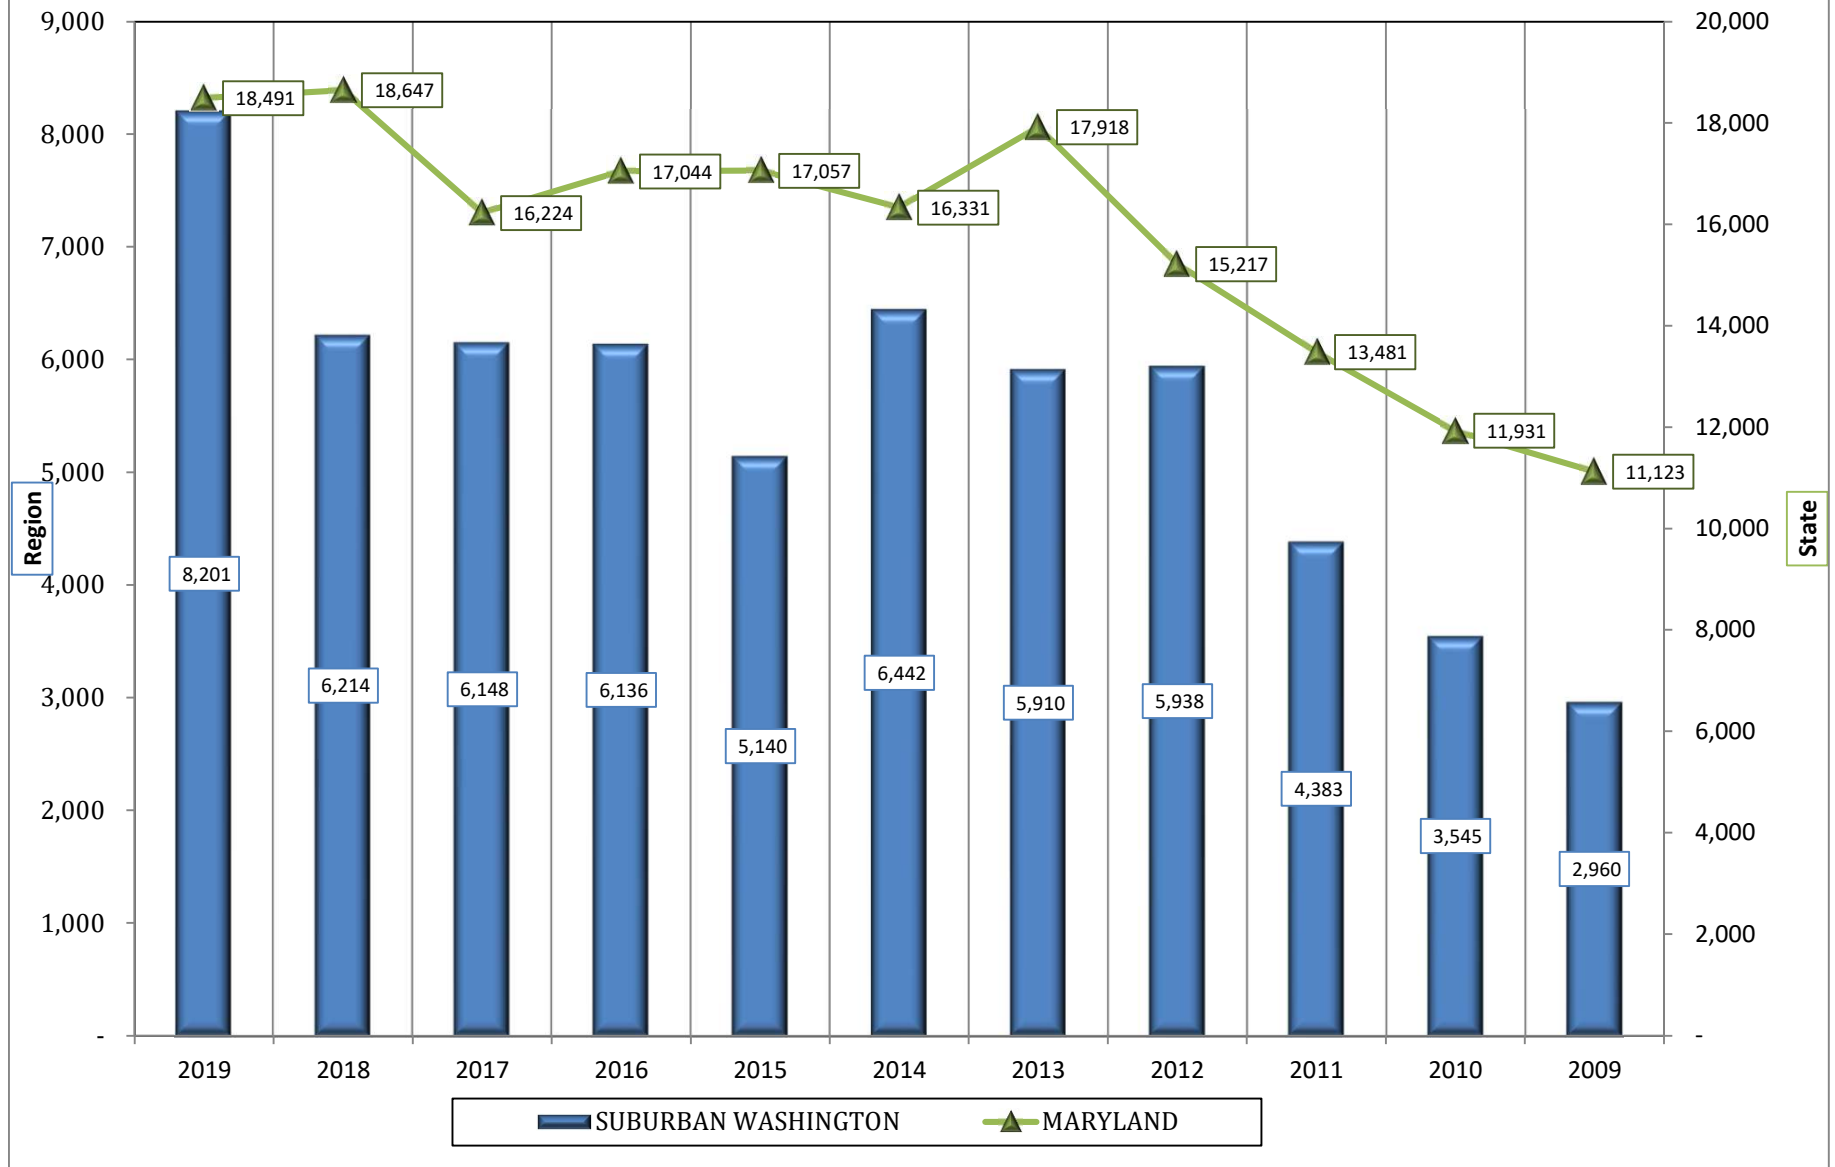

**Chart 4E. MARYLAND AND SUBURBAN WASHINGTON REGION
New Housing Units Authorized for Construction: 2019 - 2009**

SOURCE: U. S. Bureau of the Census. Economic Indicators Division. Residential Construction Branch. 2020.
Prepared by MD Department of Planning. Planning Services Division. 2020.