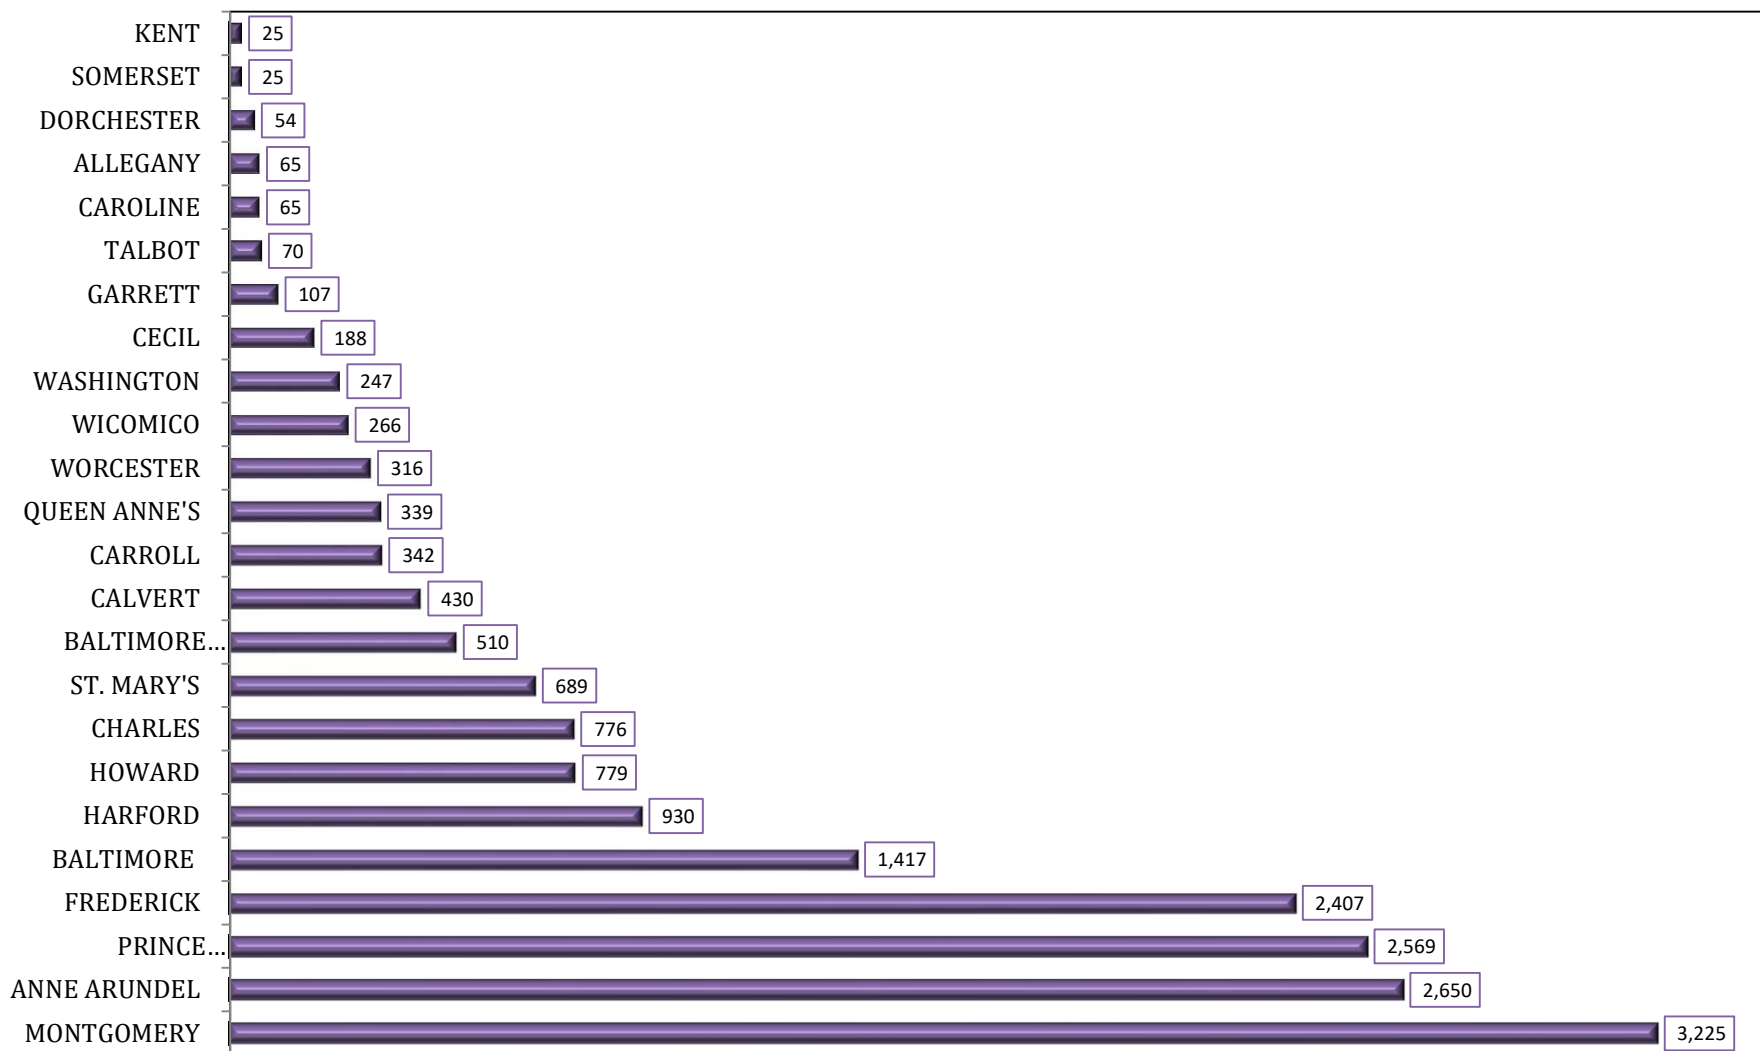

**Chart 6. MARYLAND JURISDICTIONS
New Housing Units Authorized for Construction
2019**

SOURCE: U. S. Bureau of the Census. Economic Indicators Division. Residential Construction Branch. 2020.
Prepared by MD Department of Planning. Planning Services Division. 2020.