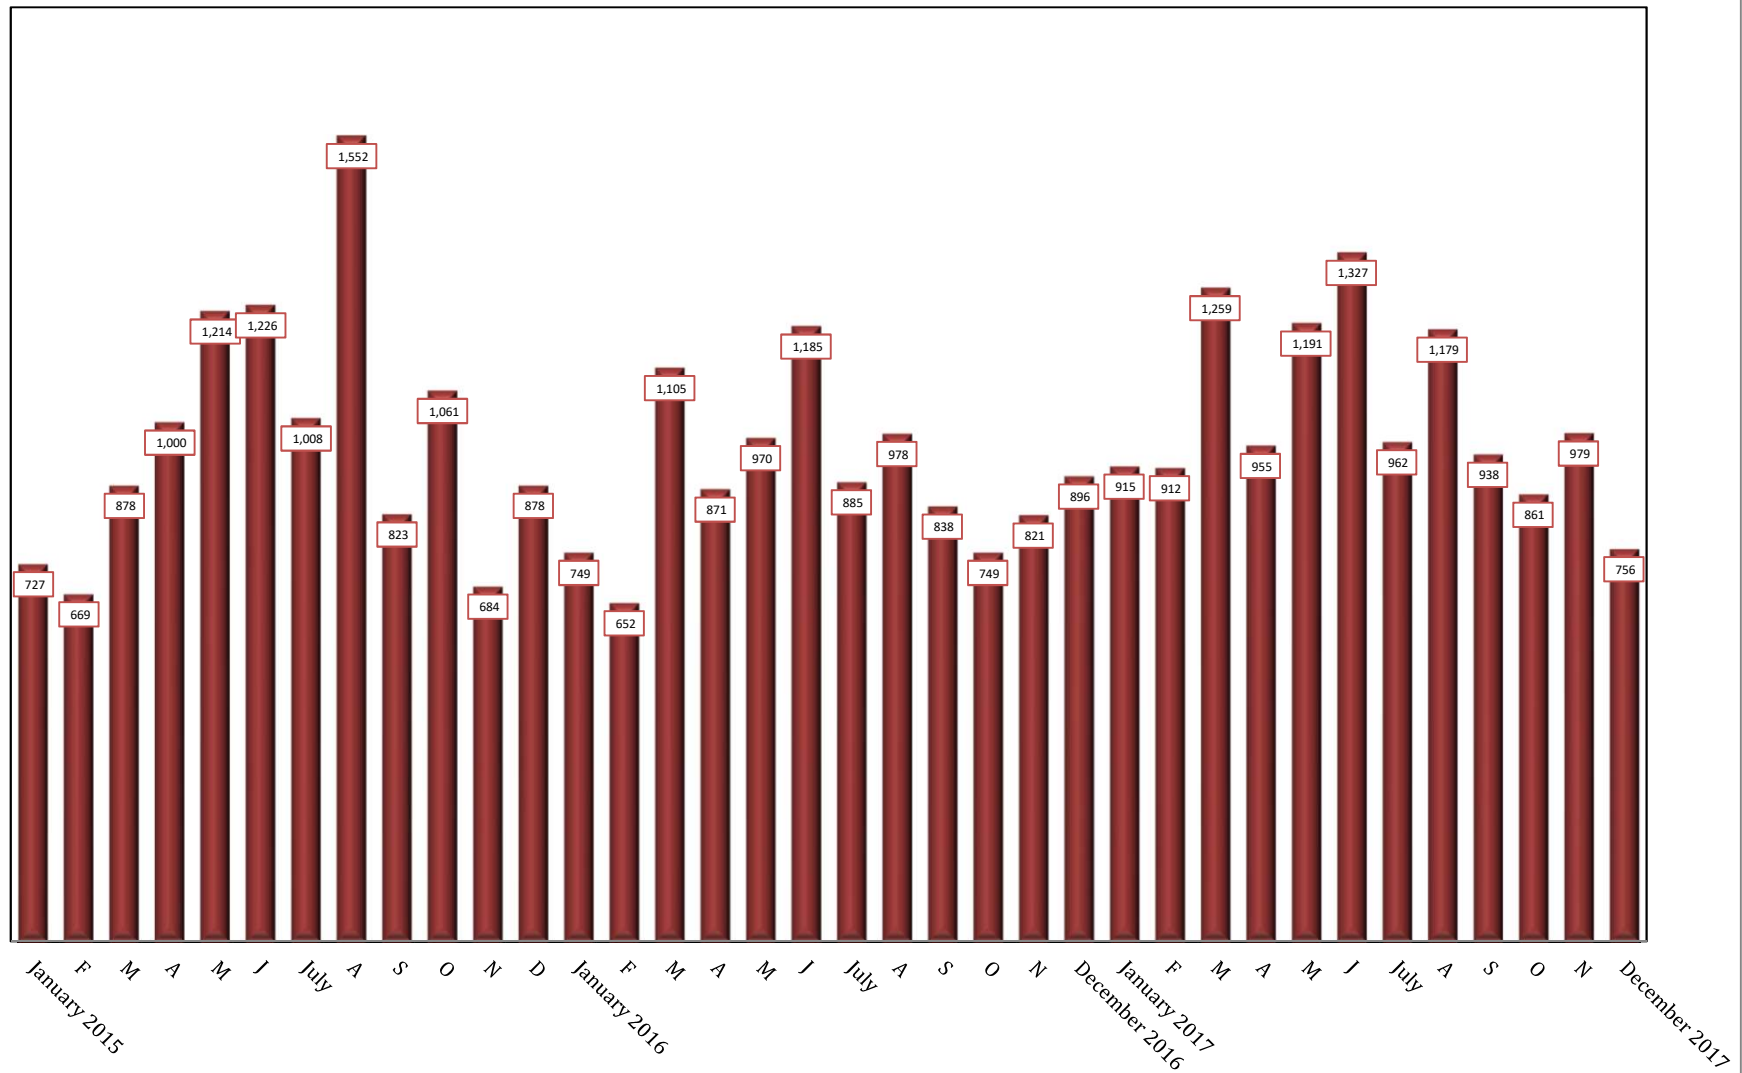

Chart 5A. MARYLAND
New Single Family Housing Units Authorized for Construction by Month
January 2015 - December 2017

SOURCE: U. S. Bureau of the Census. Economic Indicators Division. Residential Construction Branch. 2018.
 Prepared by MD Department of Planning. Planning Services Division. 2019.