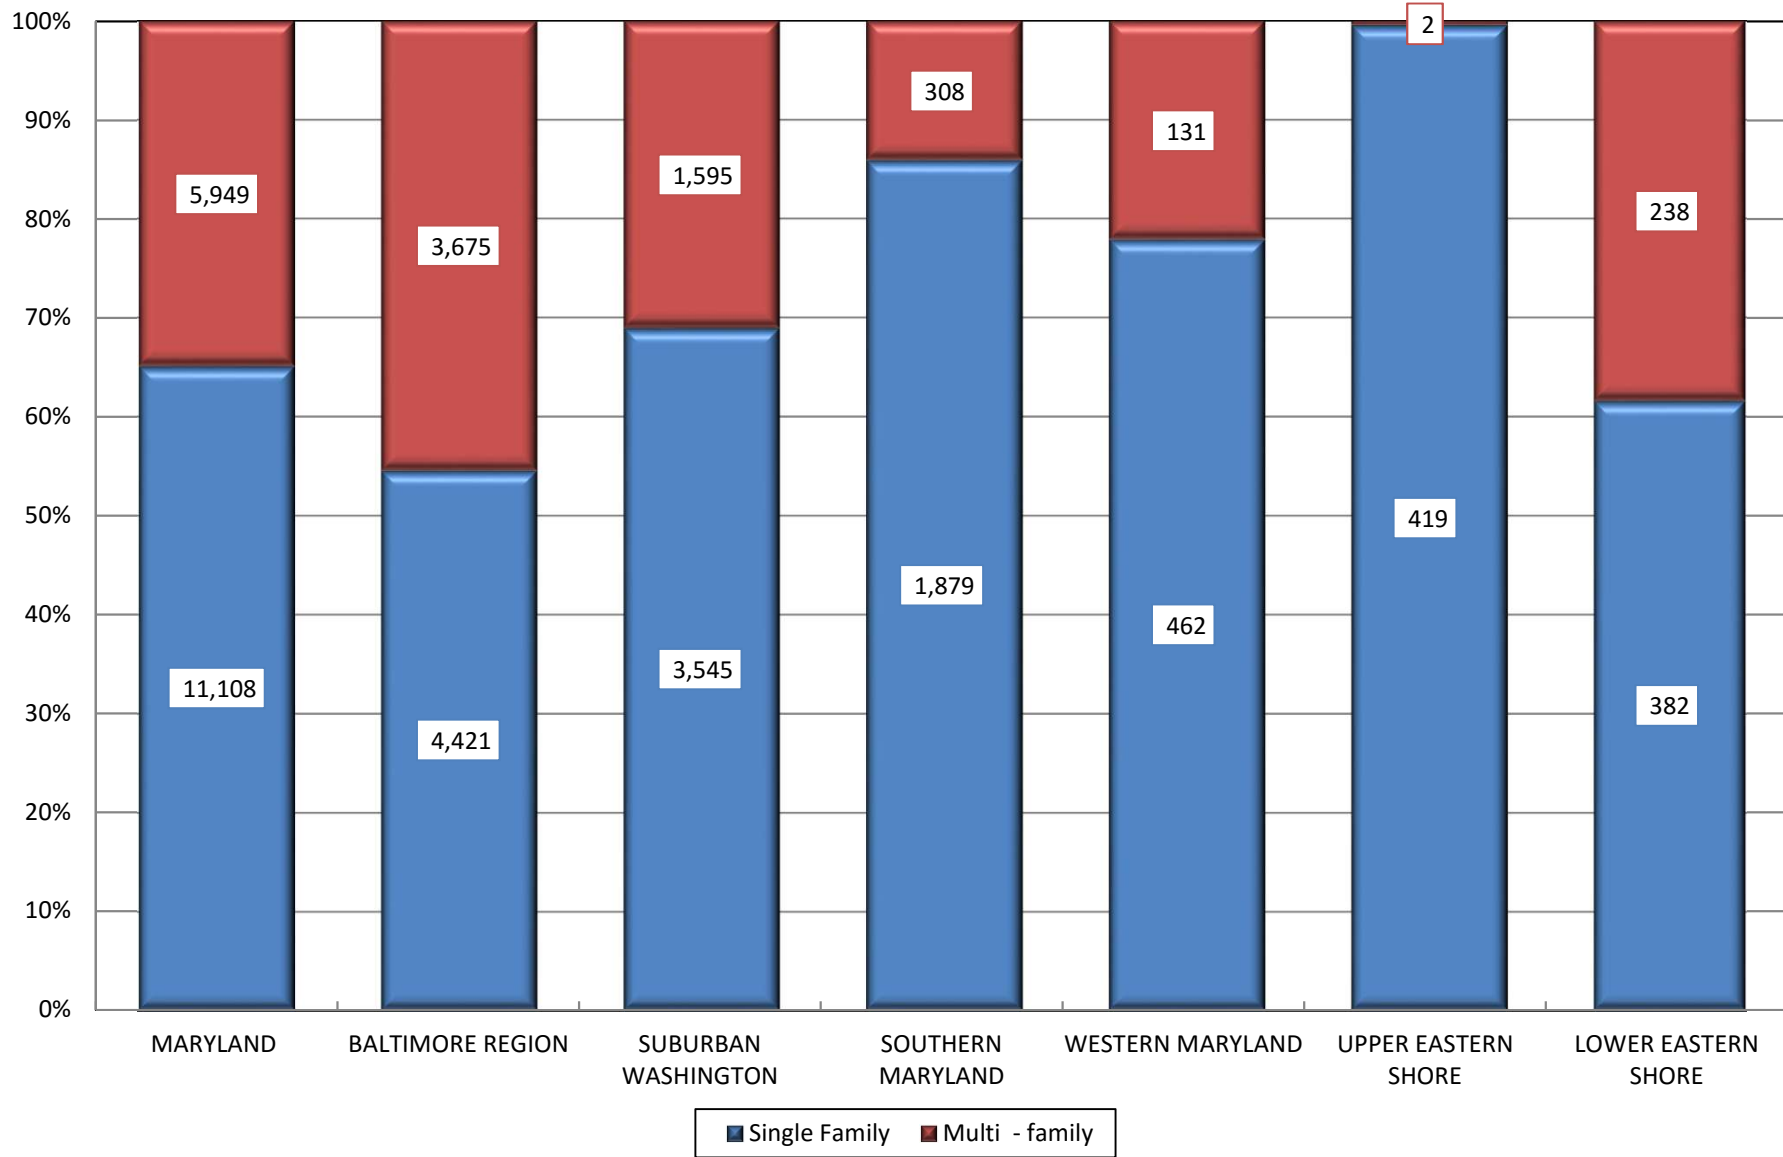

**Chart 2B. MARYLAND AND STATE PLANNING REGIONS
New Housing Units Authorized for Construction by Structure Type: 2015**

SOURCE: U. S. Bureau of the Census. Economic Indicators division. Residential Construction Branch. 2016.
Prepared by MD Department of Planning. Planning Services Division. 2016.