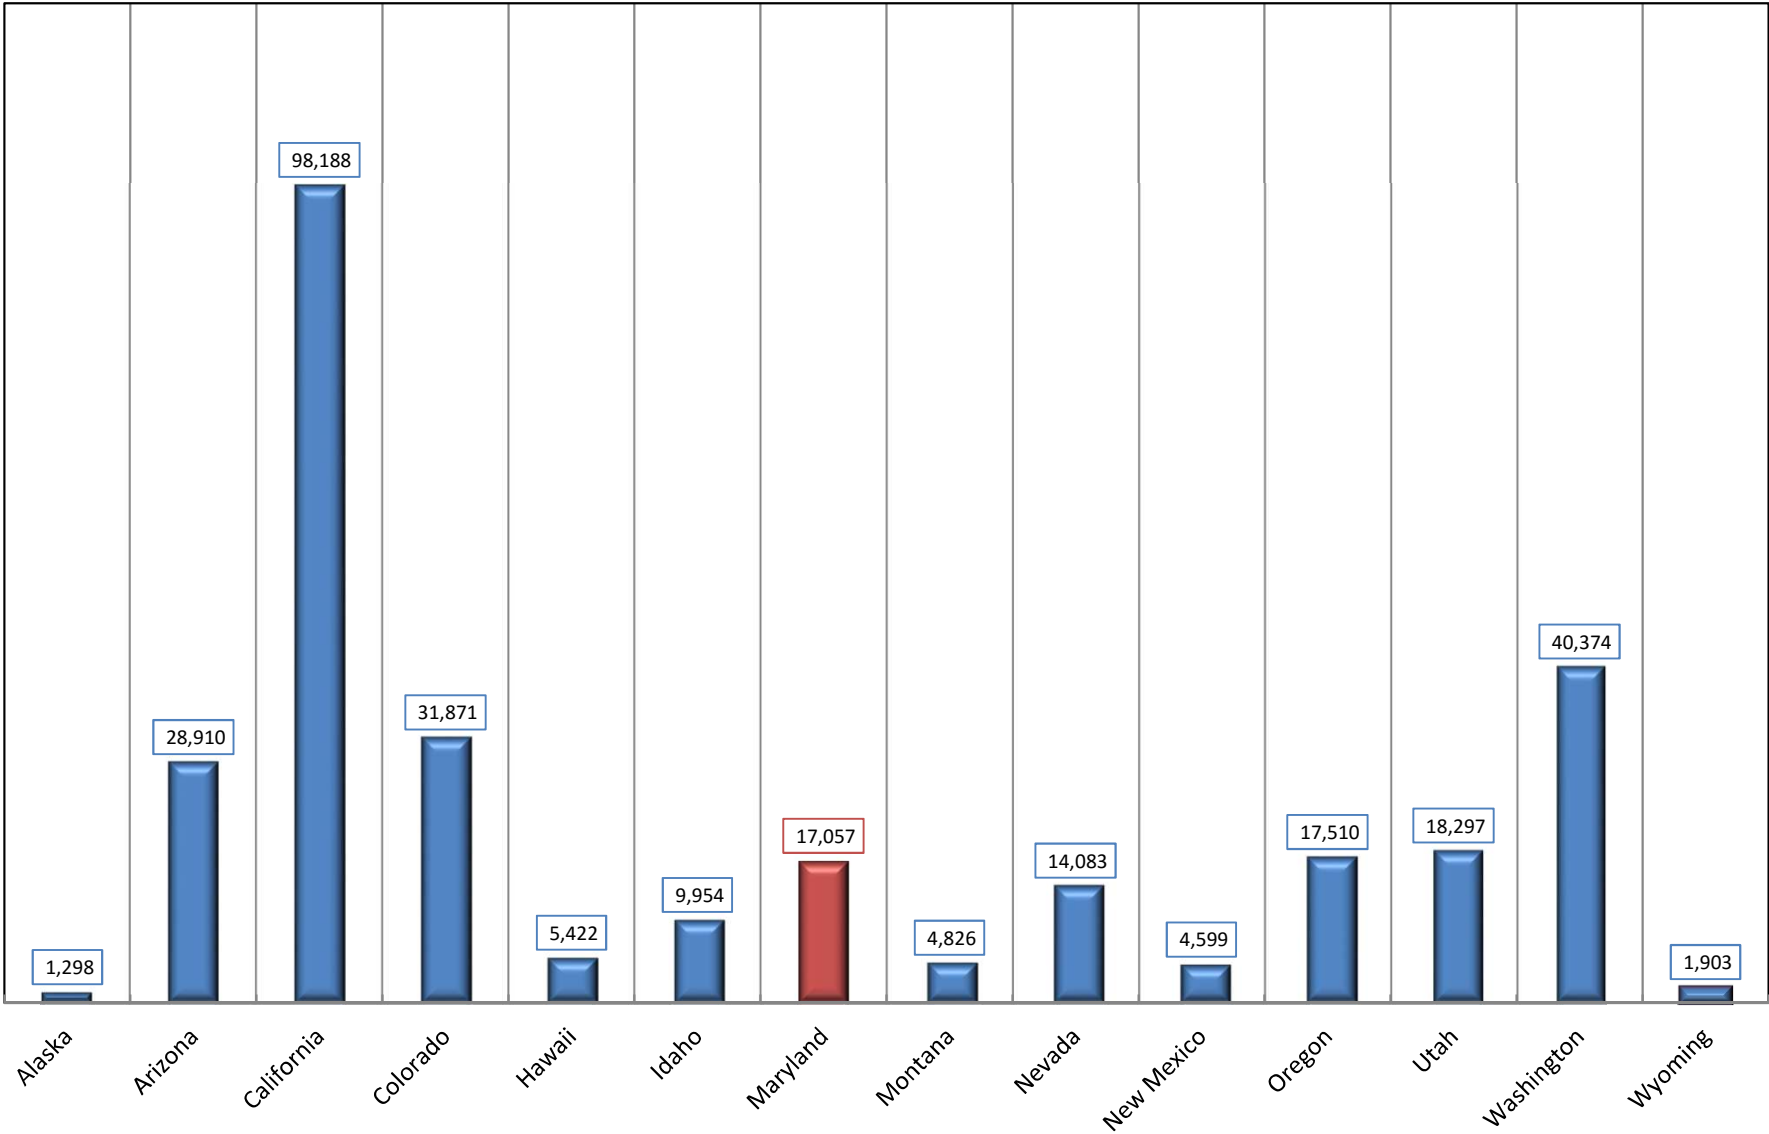

**Chart 1F.4 WEST REGION STATES AND MARYLAND
New Housing Units Authorized for Construction: 2015**

SOURCE: U. S. Bureau of the Census. Economic Indicators division. Residential Construction Branch. 2016.
Prepared by MD Department of Planning. Planning Services Division. 2016.