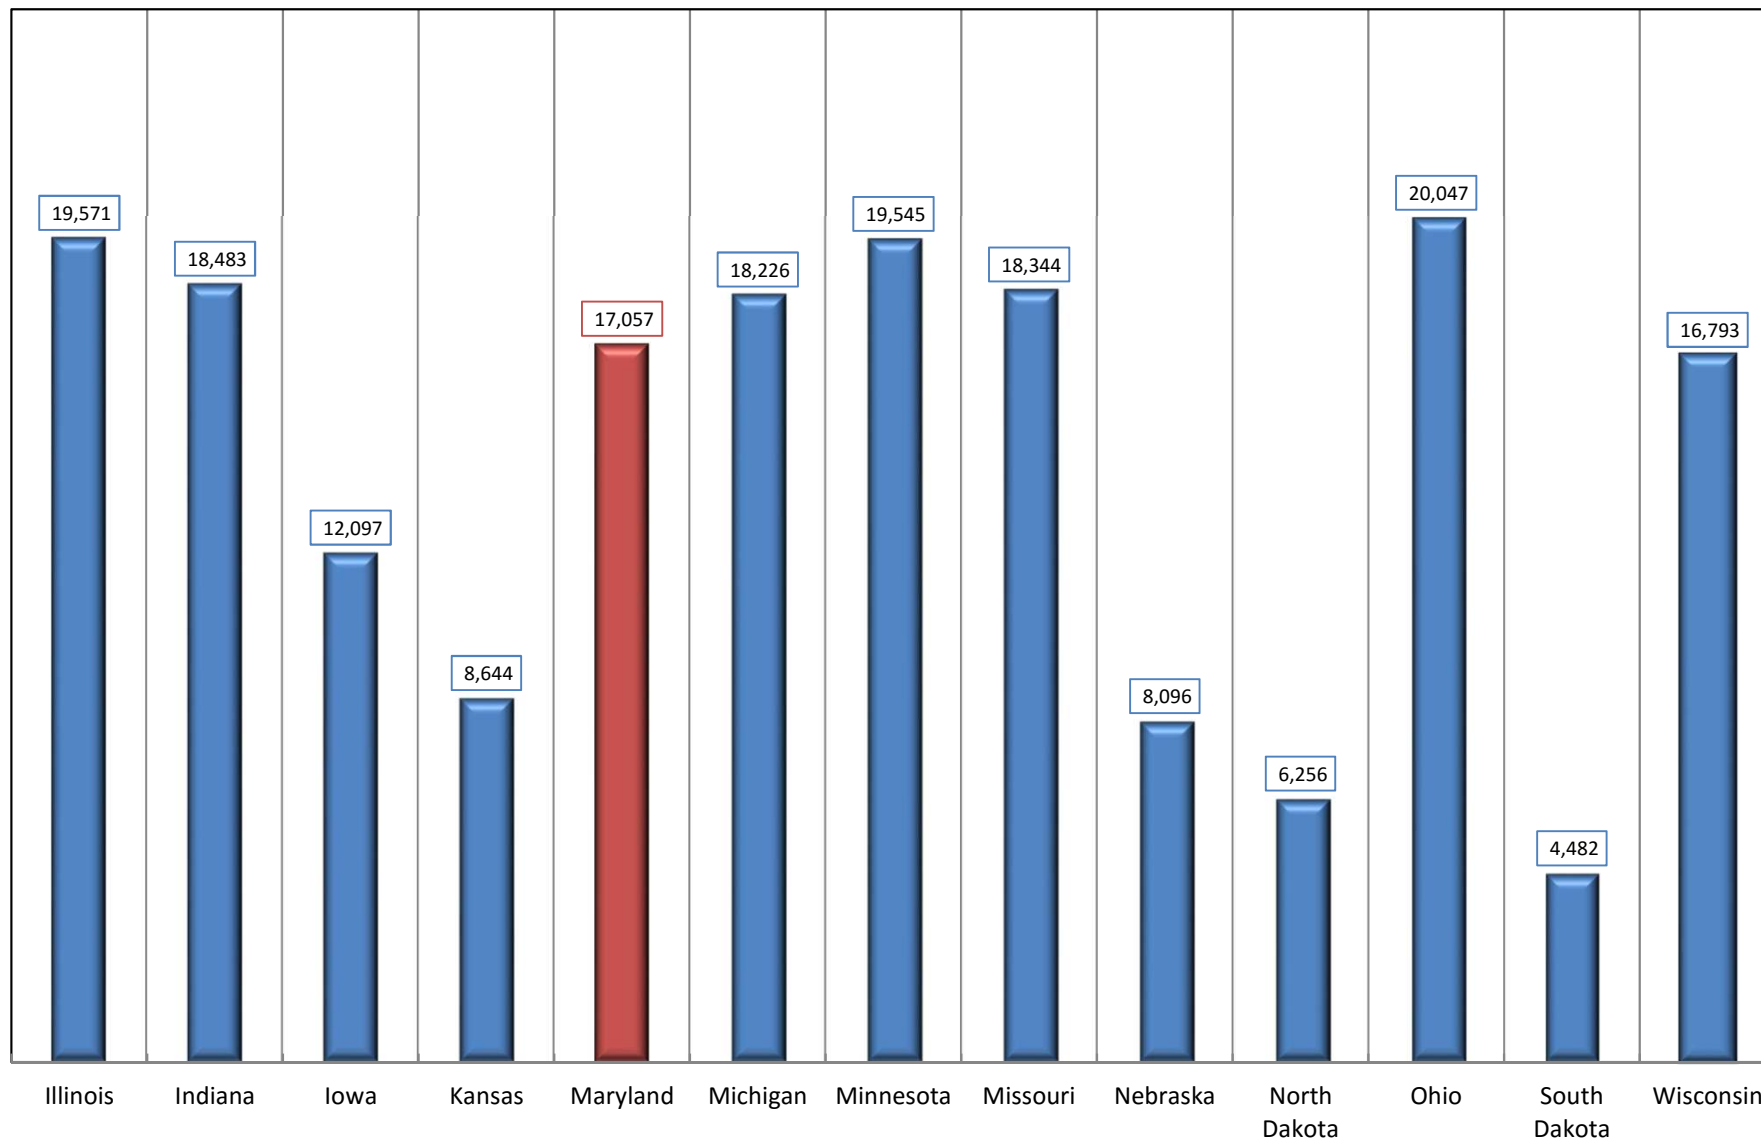

**Chart 1F.1 MIDWEST REGION STATES AND MARYLAND**  
**New Housing Units Authorized for Construction: 2015**

SOURCE: U. S. Bureau of the Census. Economic Indicators division. Residential Construction Branch. 2016.  
Prepared by MD Department of Planning. Planning Services Division. 2016.