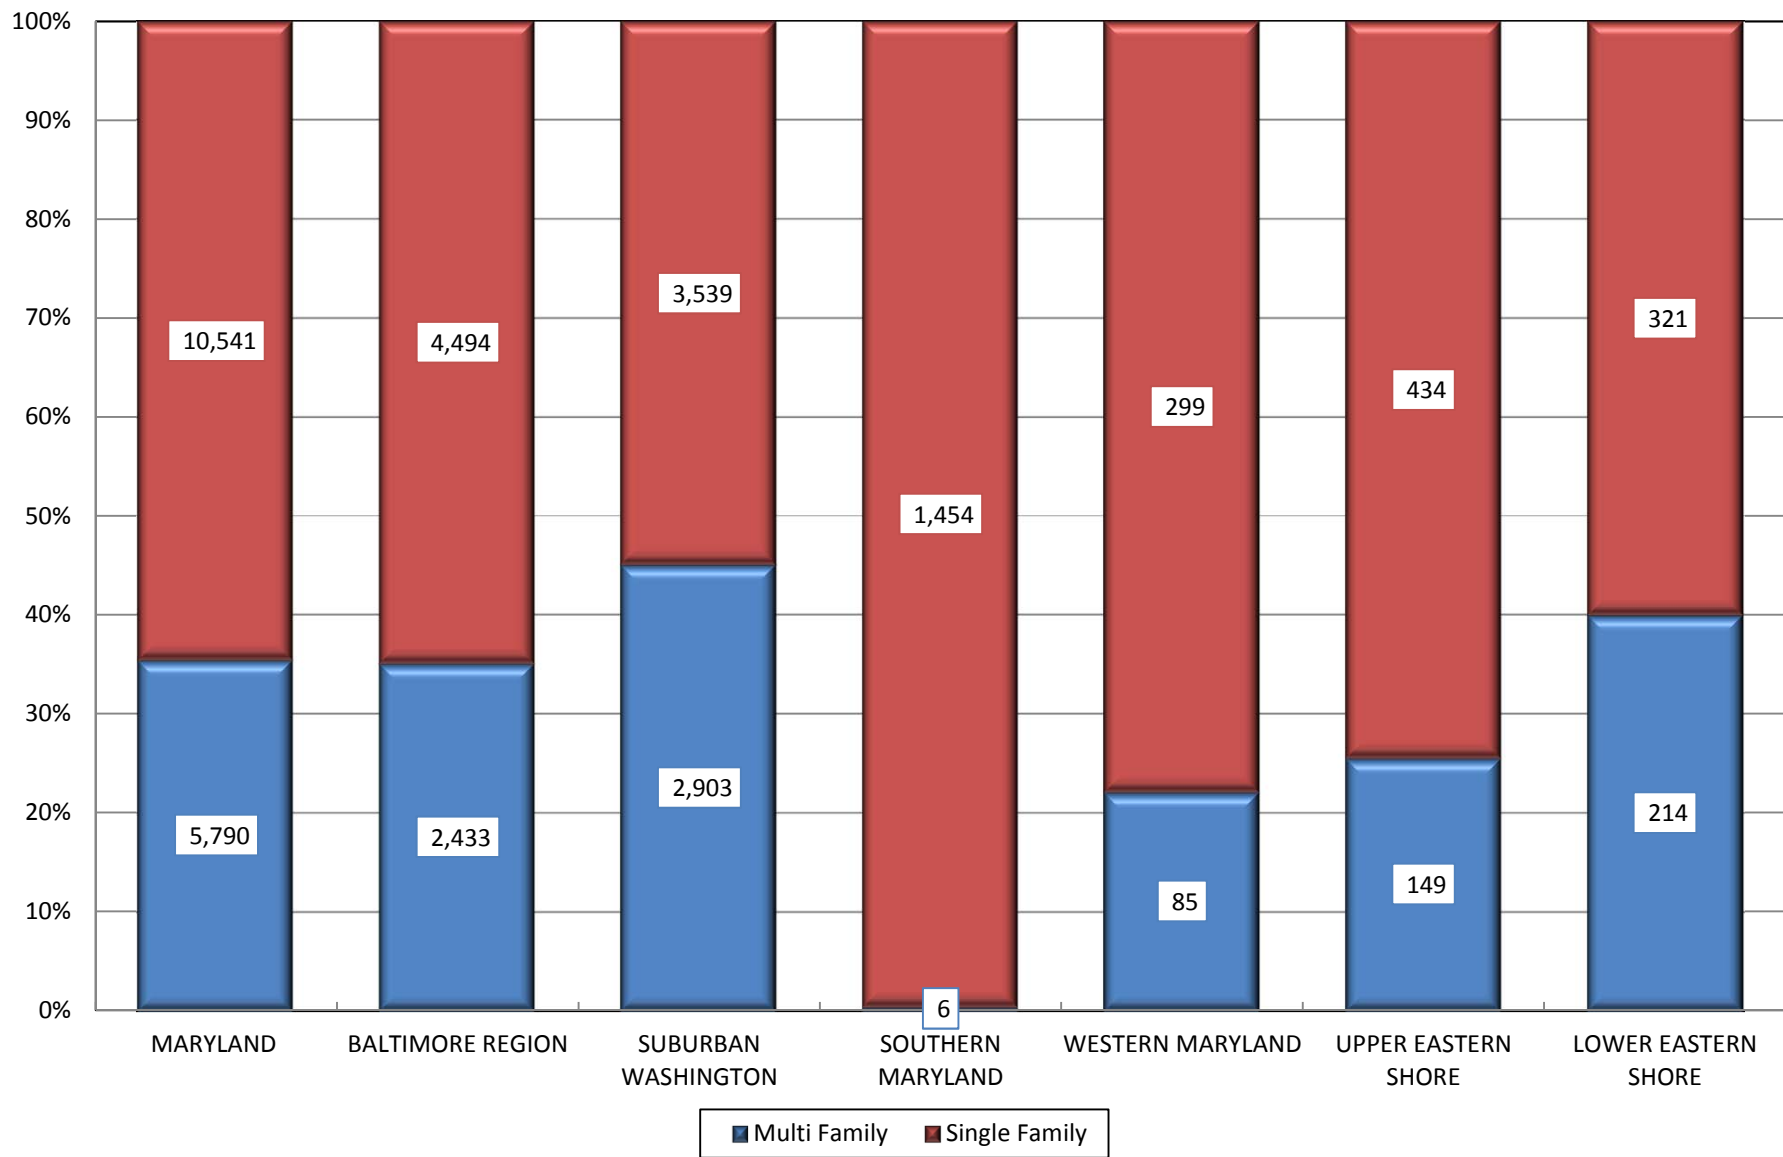

**Chart 2B. MARYLAND AND STATE PLANNING REGIONS
New Housing Units Authorized for Construction by Structure Type: 2014**

SOURCE: U. S Department of Commerce. Bureau of the Census. Residential Construction Branch. 2015.
Prepared by MD Department of Planning. Planning Services. Socio Economic Projections and State Data Center. 2015.