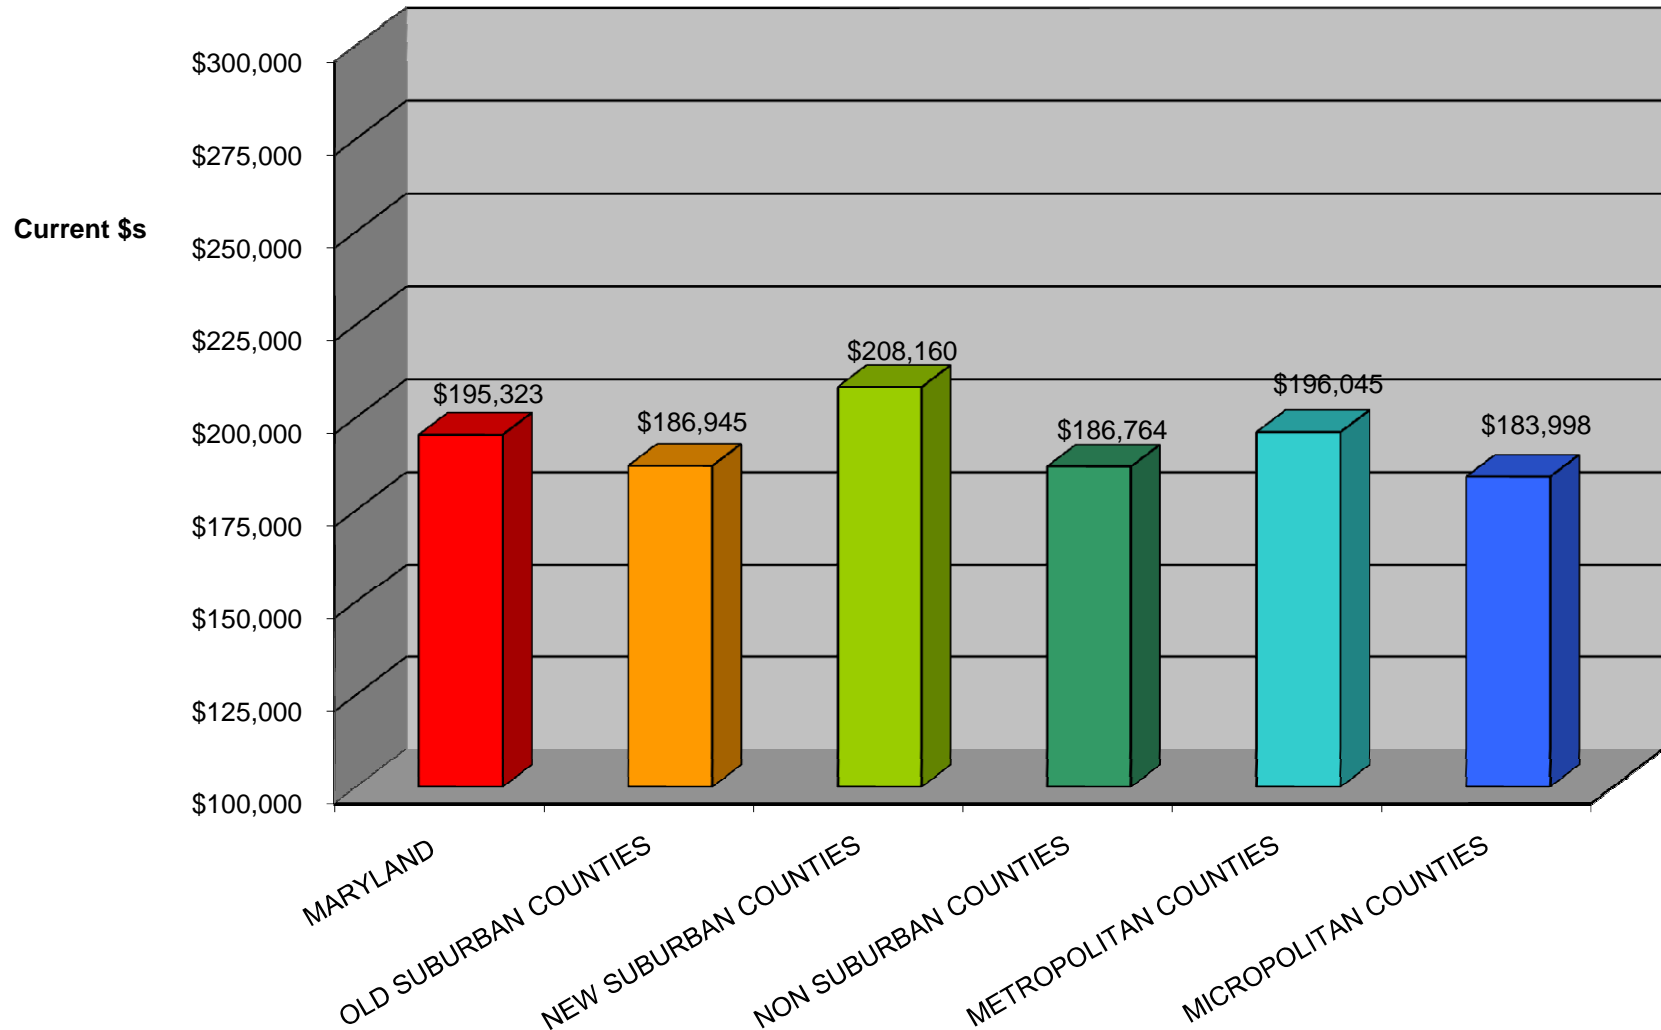

MEAN CONSTRUCTION VALUE OF NEW SINGLE FAMILY HOMES IN MARYLAND AND SPECIFIED AREAS: 2008

Prepared by MD Department of Planning. Planning Data Services. 2009.
Source: U. S. Department of Commerce. Bureau of the Census.