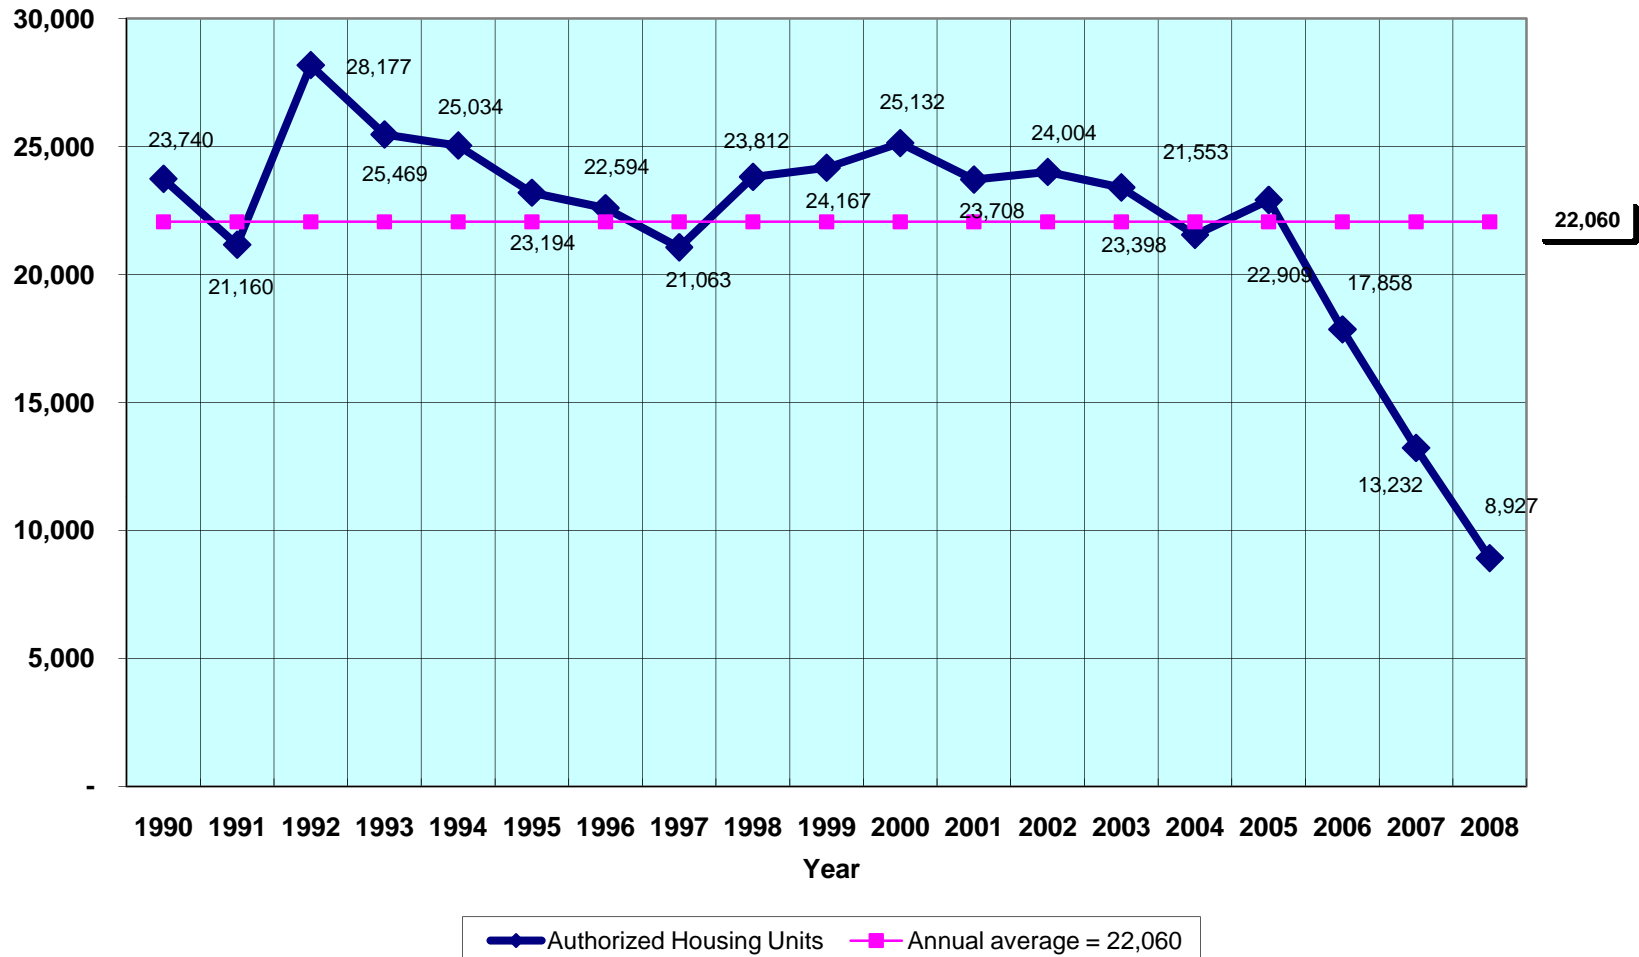

MARYLAND NEW SINGLE FAMILY HOUSING UNITS AUTHORIZED FOR CONSTRUCTION 1990 - 2008

Single Family Units

Prepared by MD Department of Planning. Planning Data Services. 2009.
Source: U. S. Department of Commerce. Bureau of the Census.