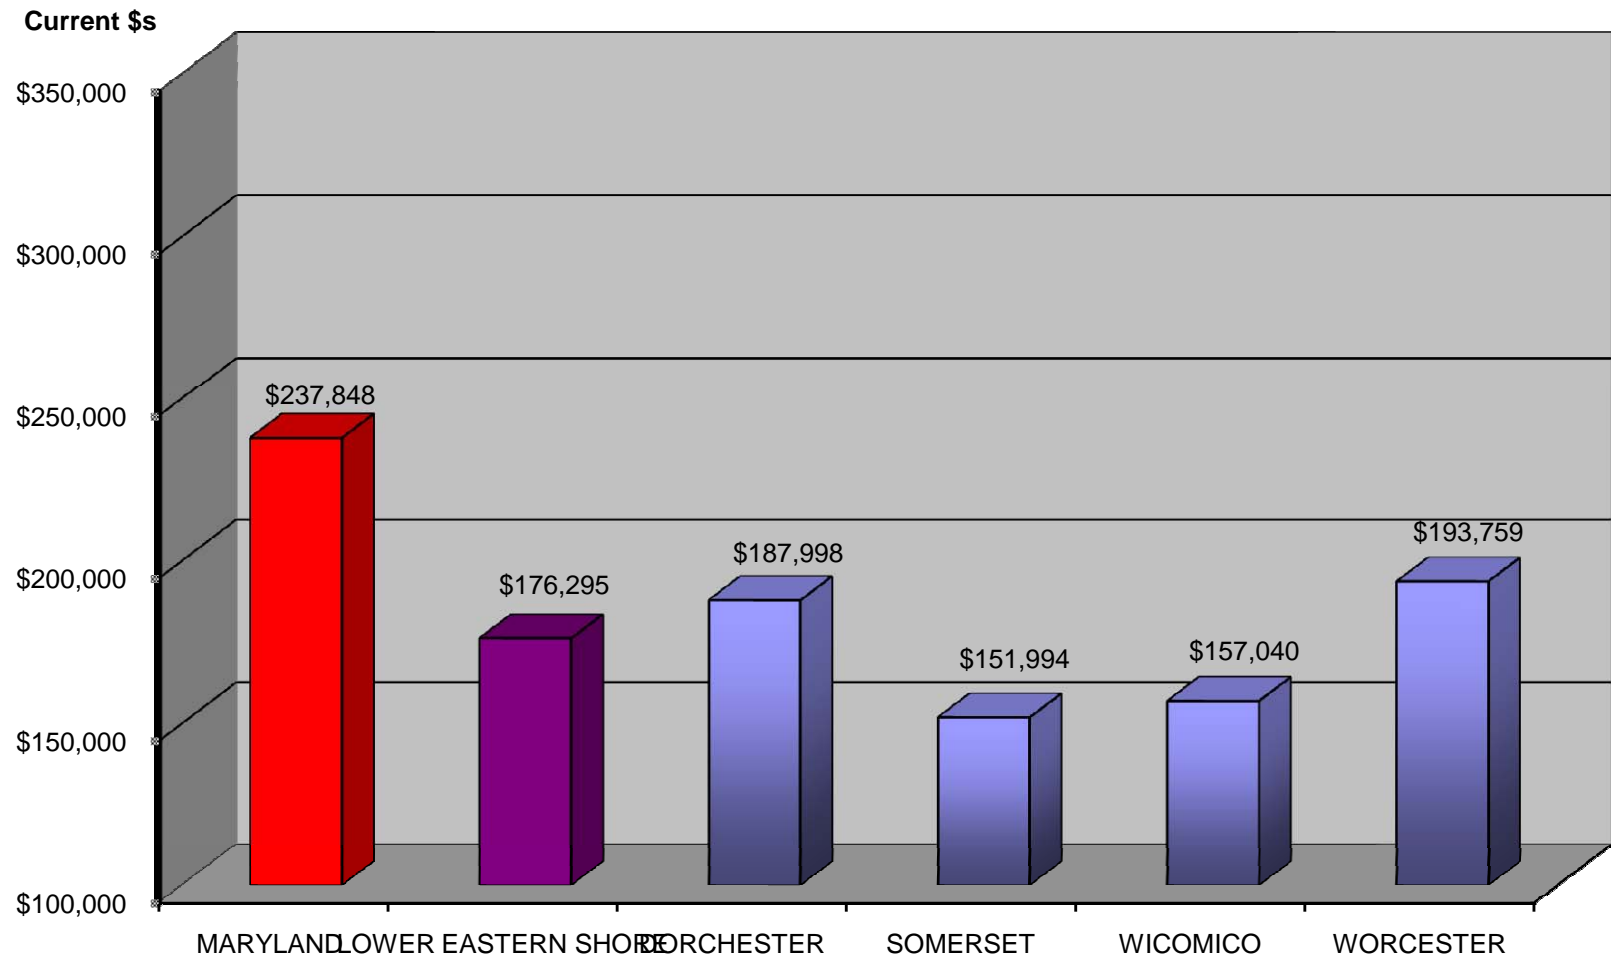

### MEAN CONSTRUCTION VALUE OF NEW SINGLE FAMILY HOMES IN THE LOWER EASTERN SHORE STATE PLANNING REGION: 2007

Prepared by MD Department of Planning. Planning Data Services. 2008.  
Source: U. S. Department of Commerce. Bureau of the Census.