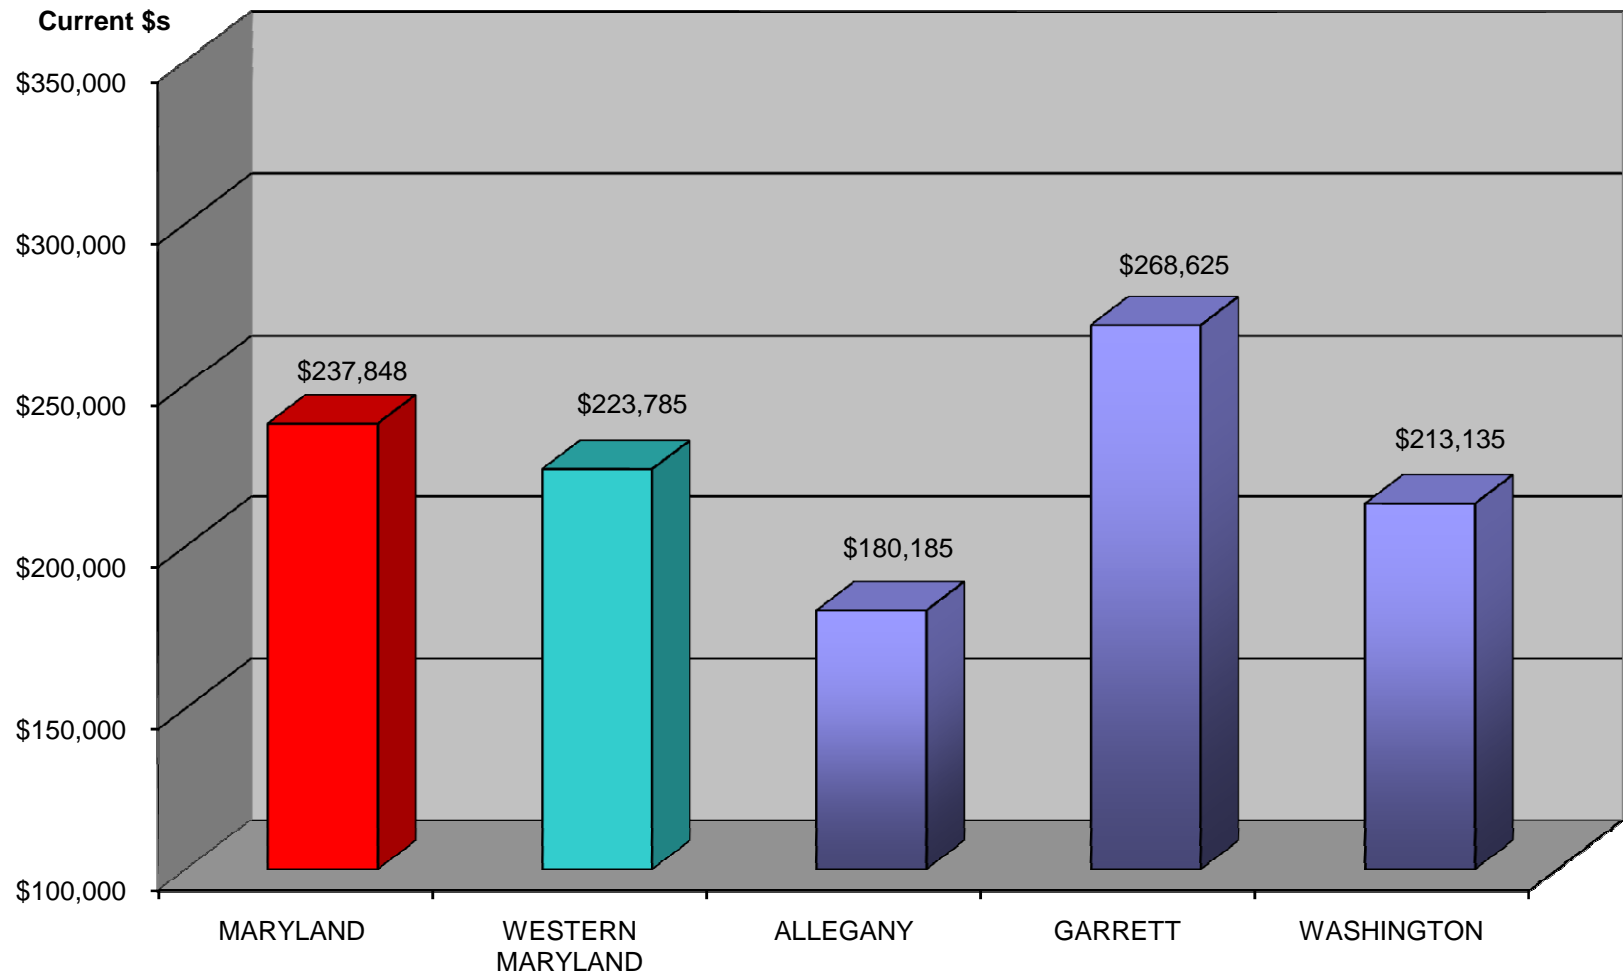

MEAN CONSTRUCTION VALUE OF NEW SINGLE FAMILY HOMES IN THE WESTERN MARYLAND STATE PLANNING REGION: 2007

Prepared by MD Department of Planning. Planning Data Services. 2008.
Source: U. S. Department of Commerce. Bureau of the the Census.