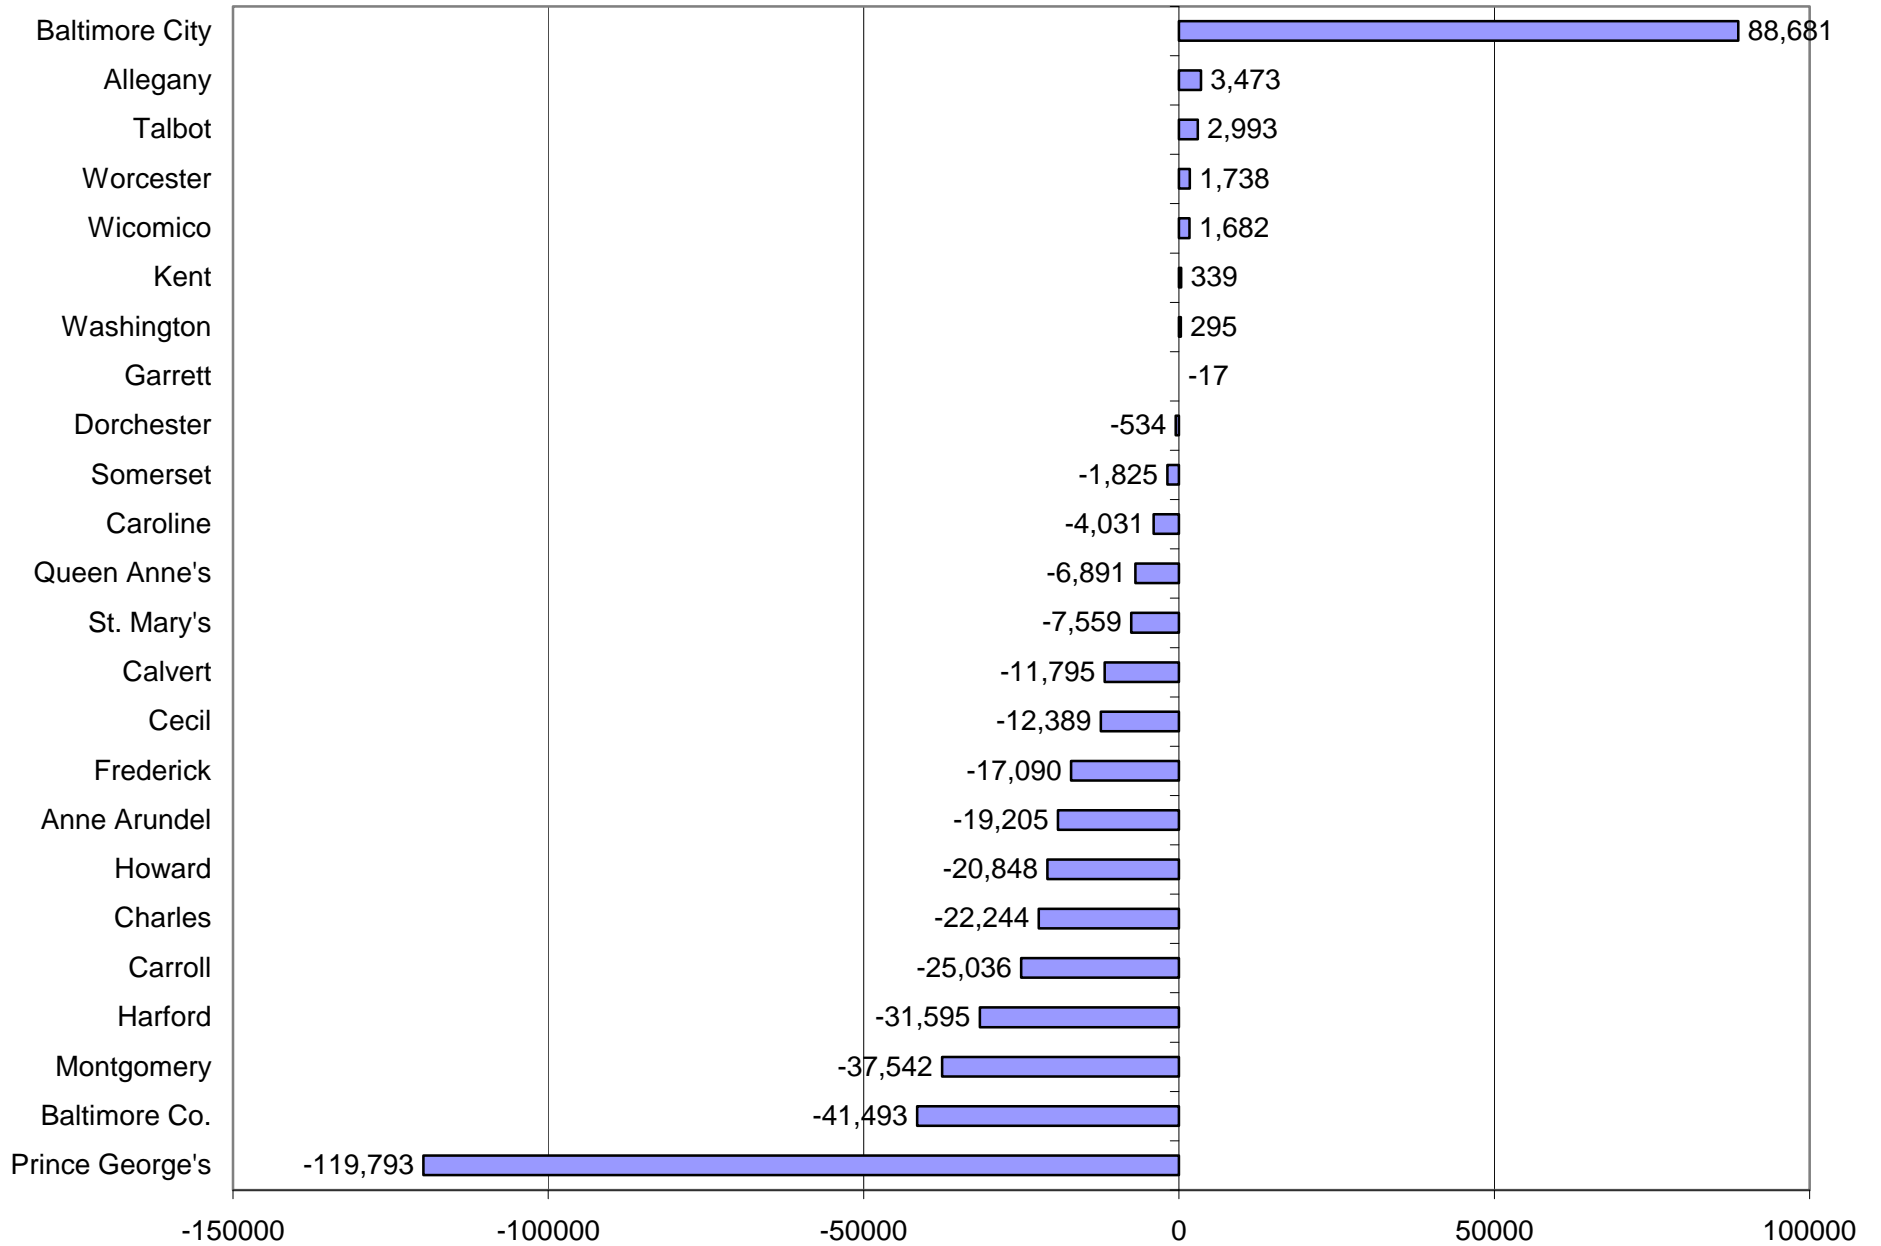

Chart 2. Maryland Net Commutation (In commuters - Out commuters) - 1990

Prepared by the Maryland Department of Planning, Planning Data Services, from the 1990 Census Commutation data, April 1993