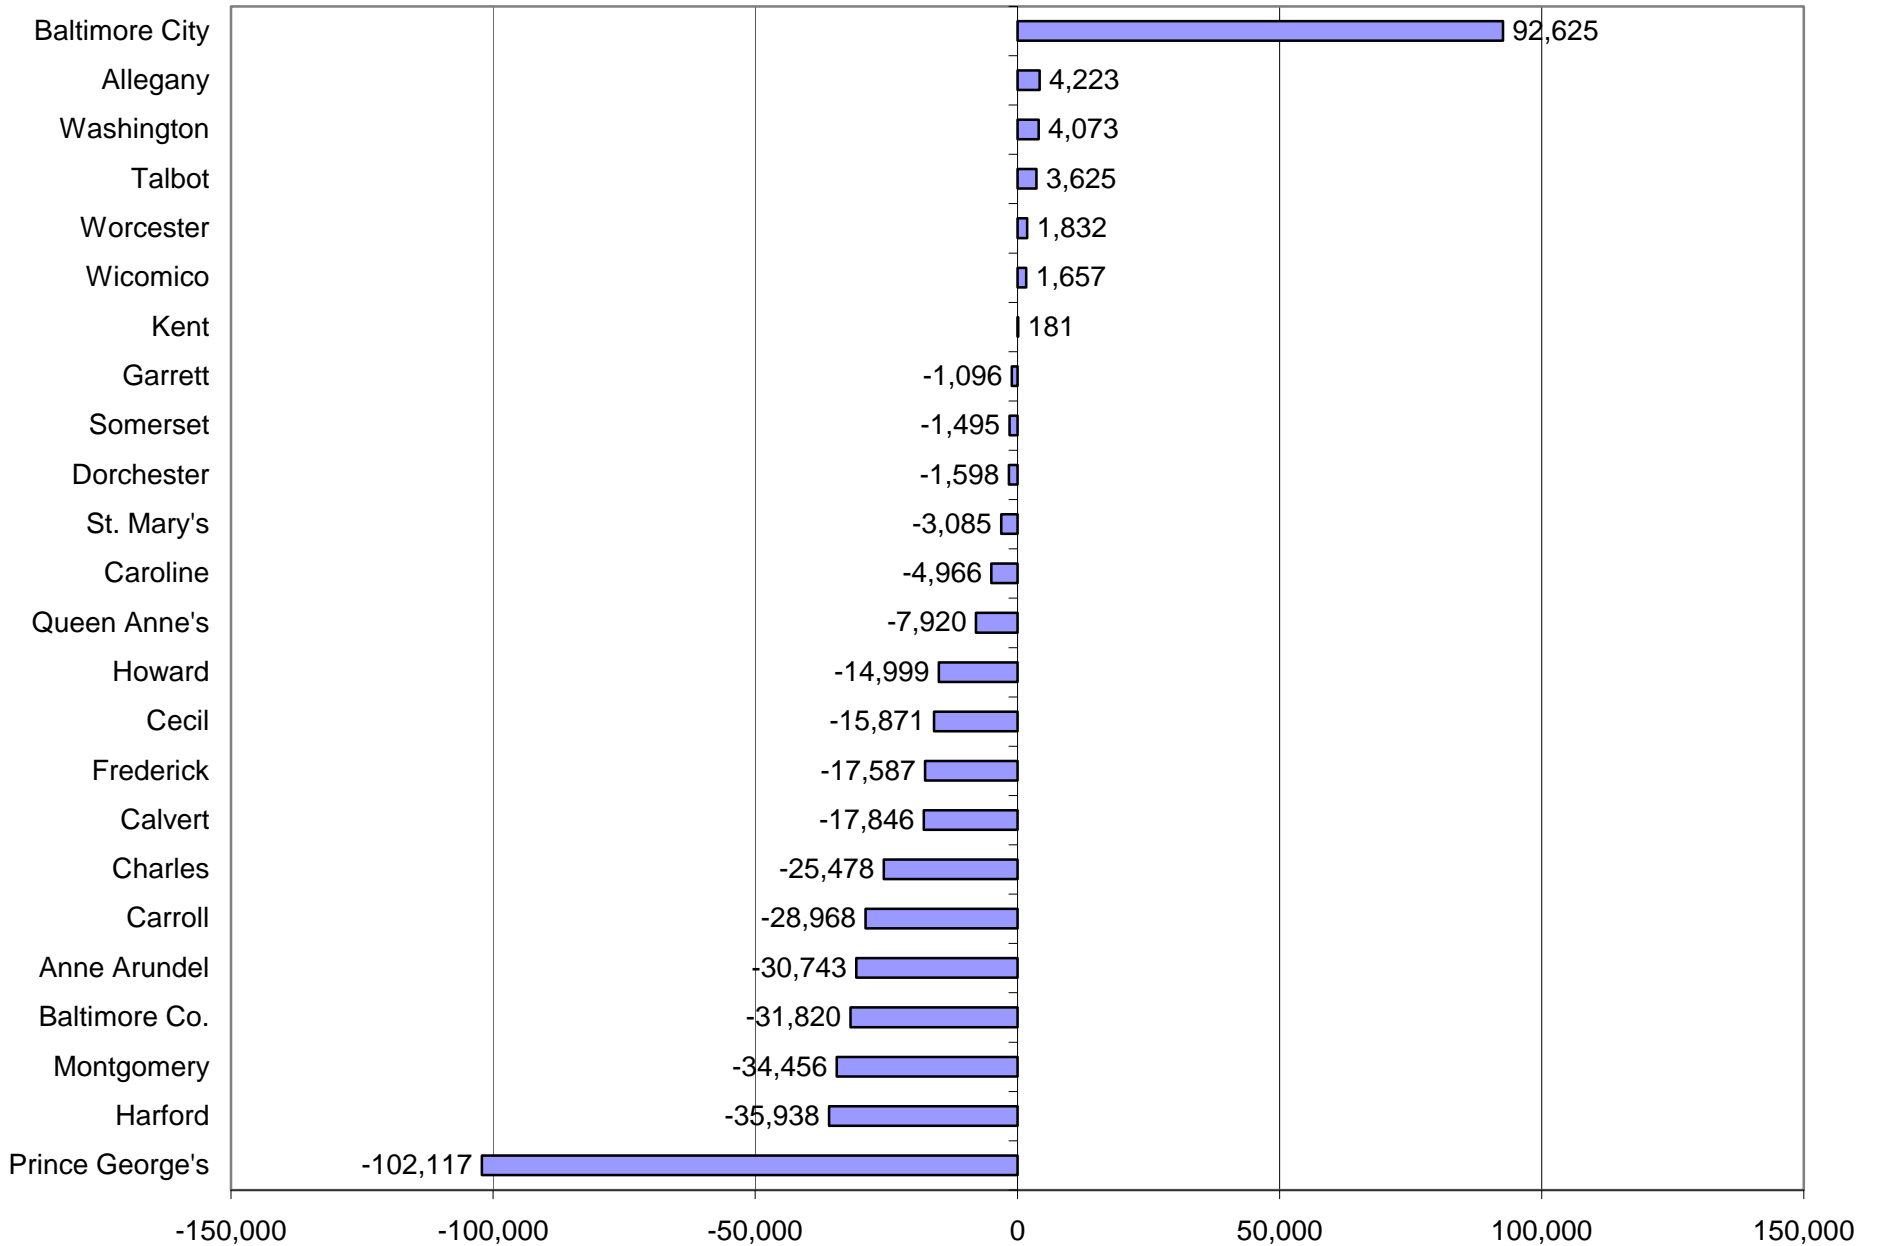

Chart 1. Maryland Net Commutation (In commuters - Out commuters) - 2000

Prepared by the Maryland Department of Planning, Planning Data Services, from the 2000 Census Commutation data, March 2003