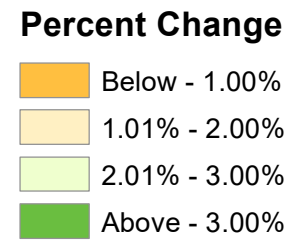

Percent Change In Payroll Jobs: 2020 to 2021

Prepared by The Maryland Department of Planning,
from U.S. Bureau of Labor Statistics, Current Employment Series, 2021