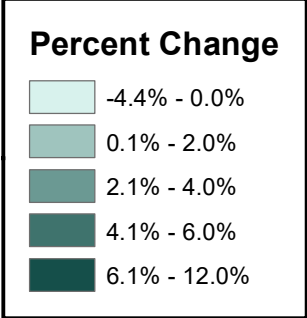

Percent Change in Payroll Jobs Between 2015 and 2018

Prepared by the Maryland Department of Planning, from U.S. Bureau of Labor Statistics, current Employment Series, January 2020