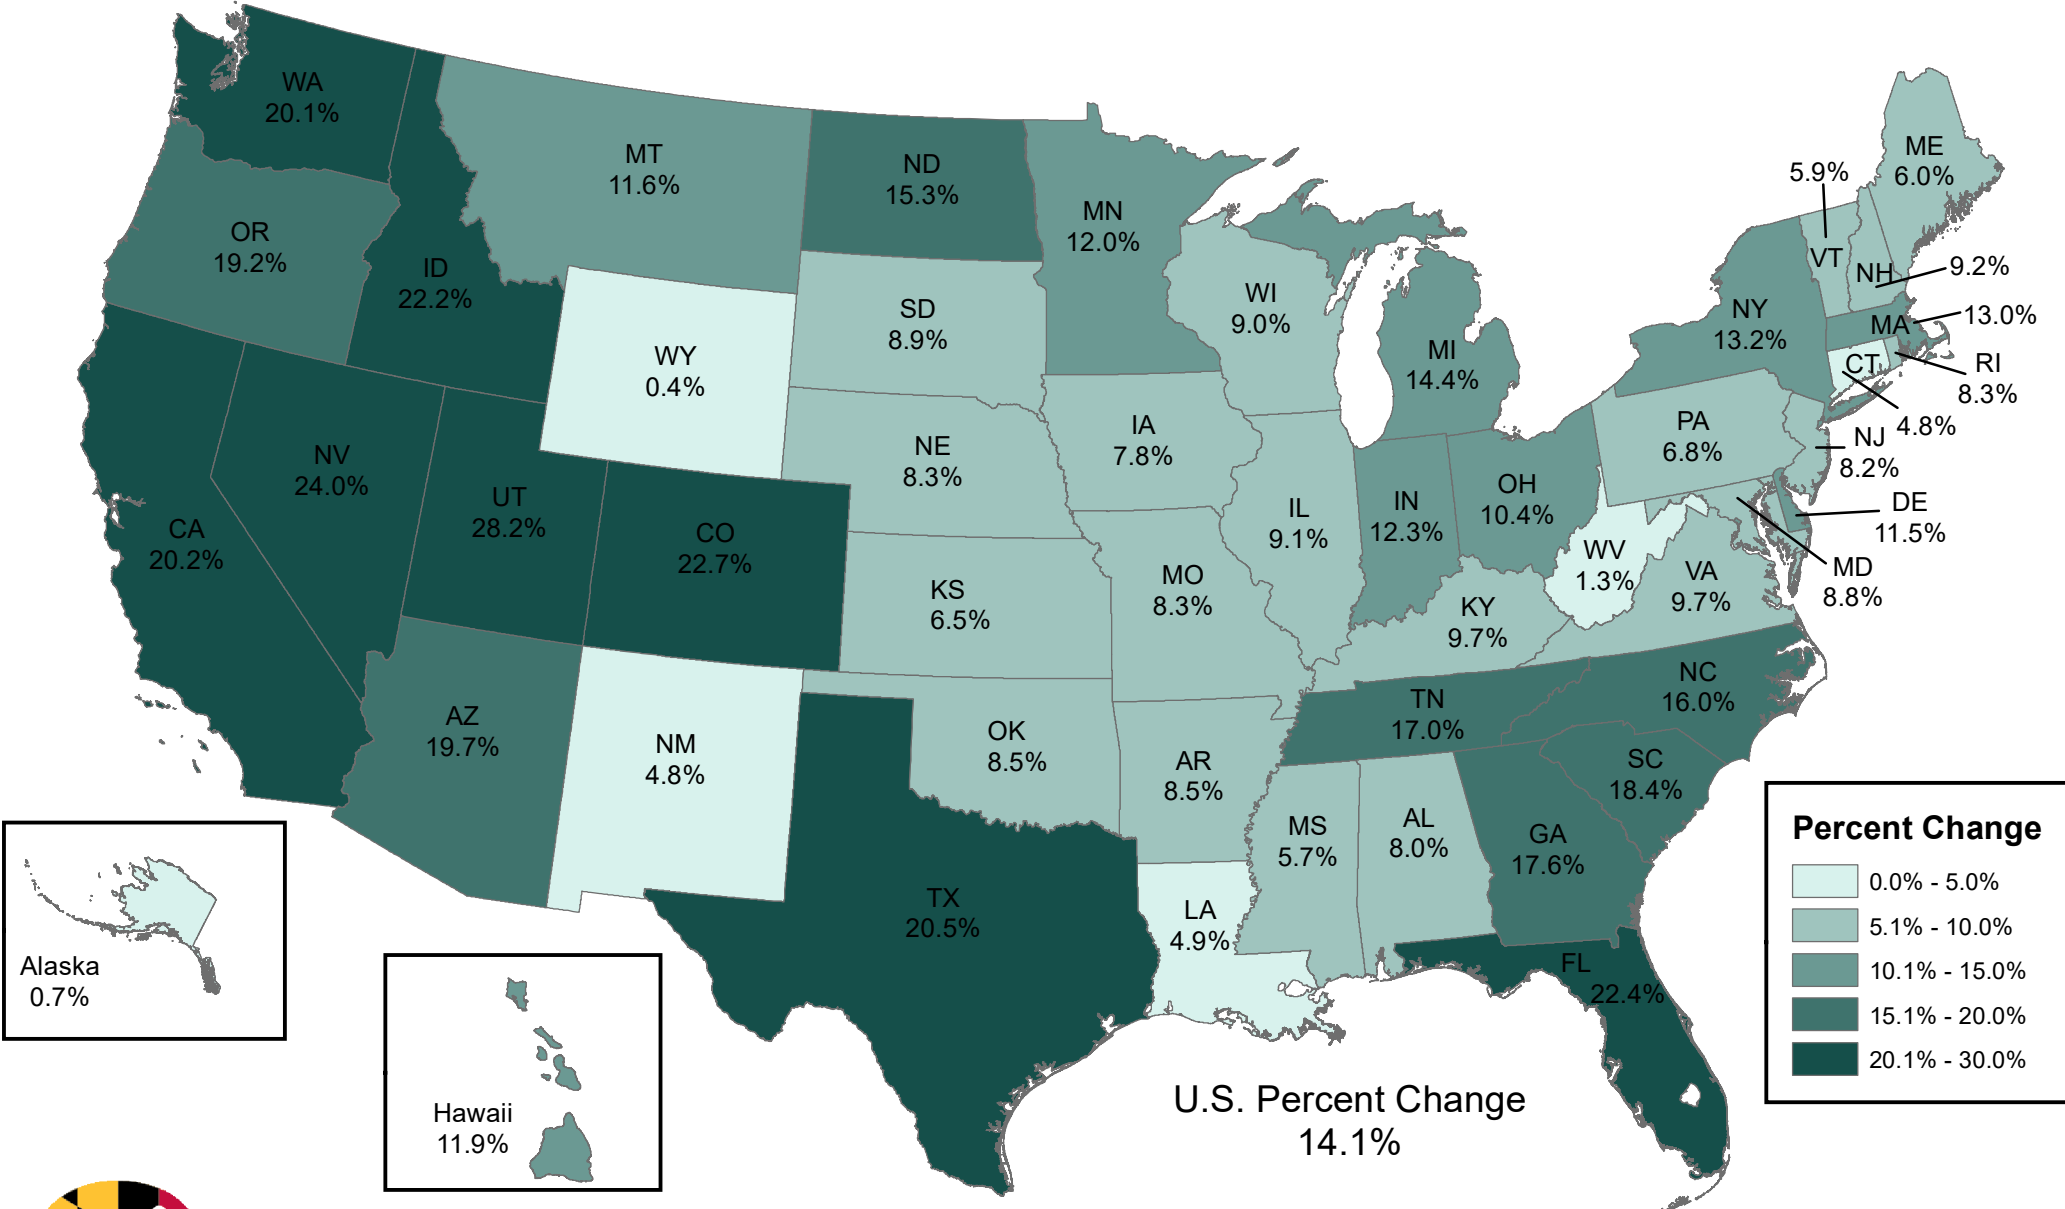

Percent Change in Payroll Jobs Between 2010 and 2018

Prepared by the Maryland Department of Planning, from U.S. Bureau of Labor Statistics, current Employment Series, January 2020