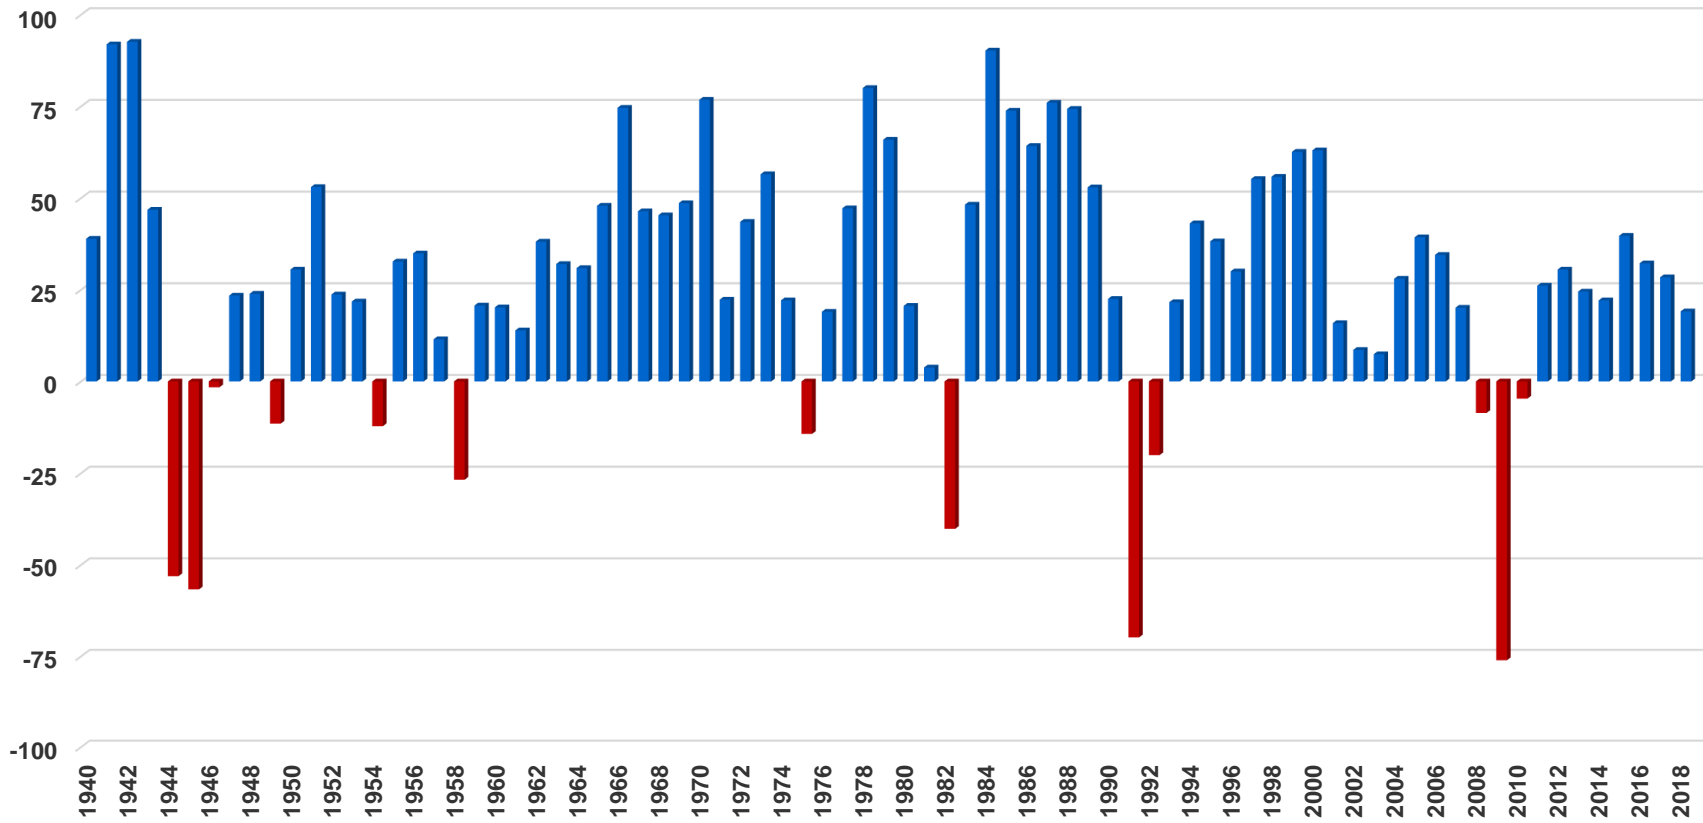

**Chart 2 Maryland Annual Total Job Change (Thousands)
1940 - 2018**

Prepared by the Maryland Department from the U.S. Bureau of Labor Statistics, Current Employment Series, 2020