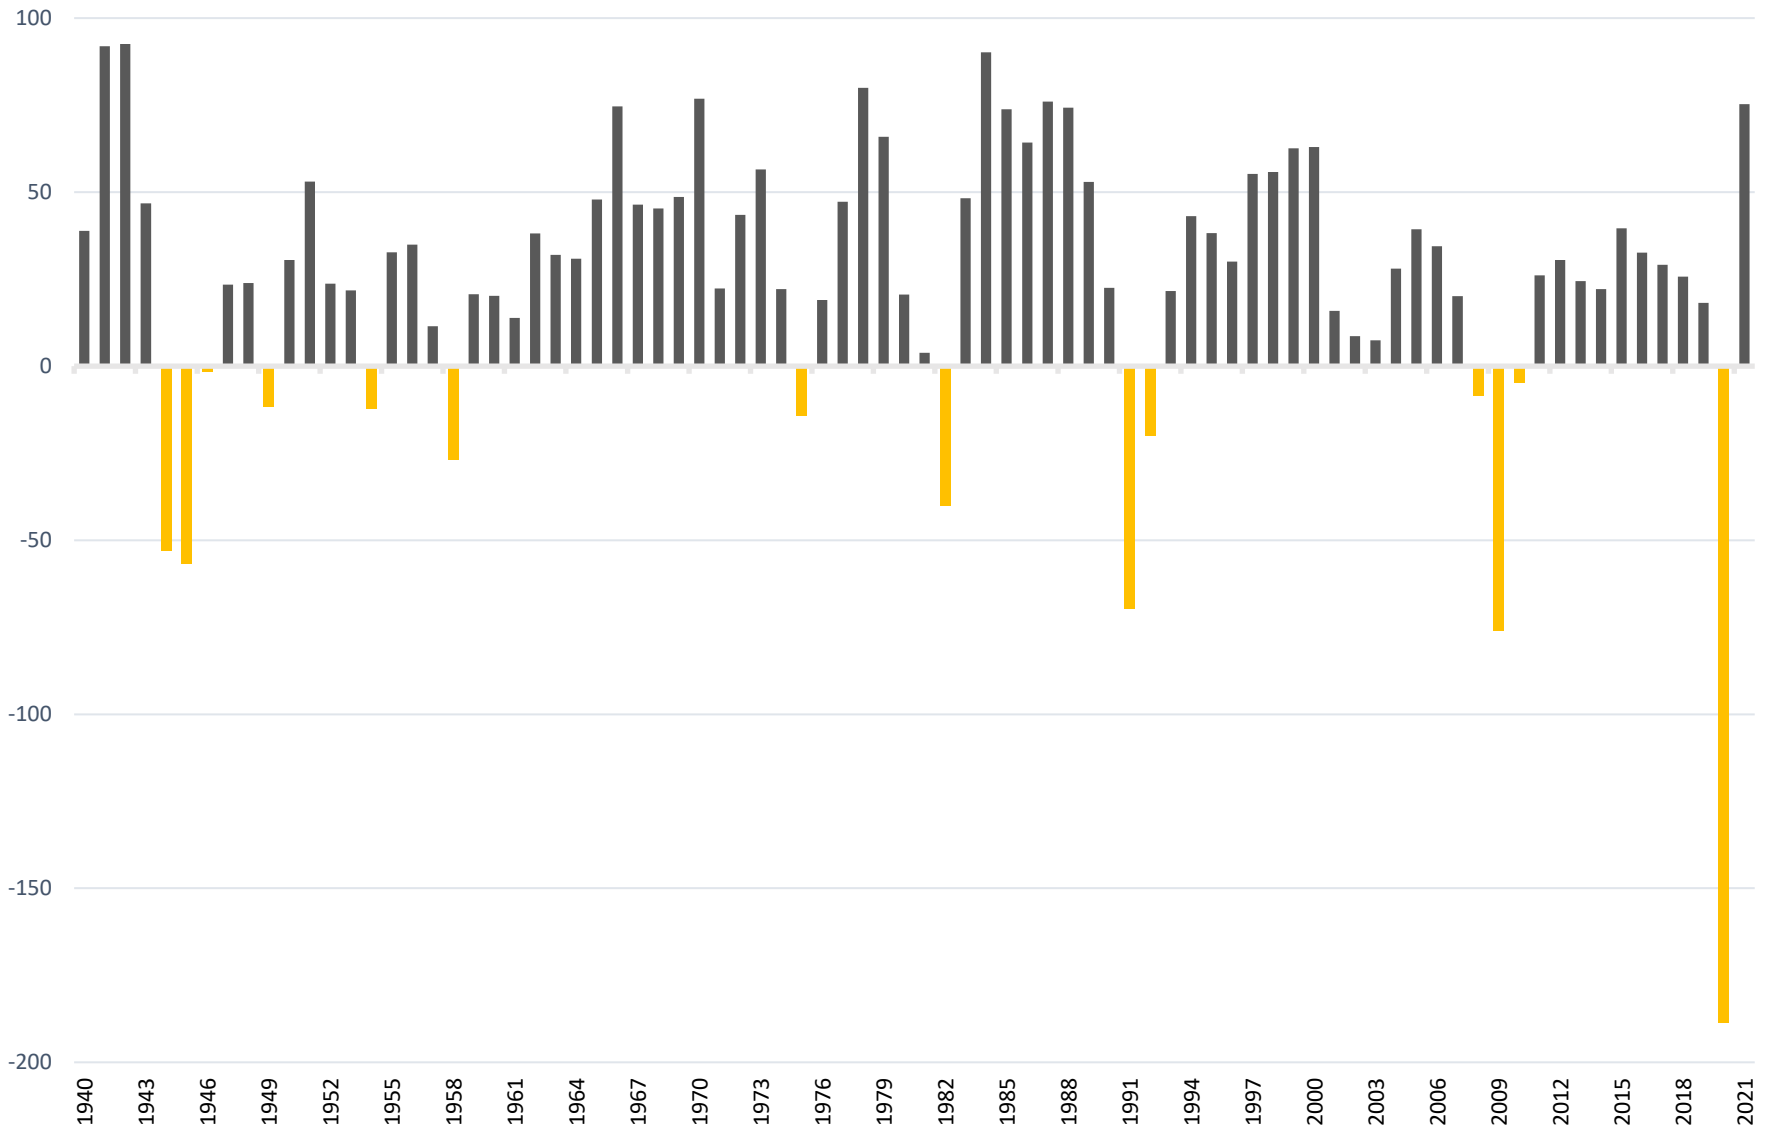

Chart 1. Maryland Annual Total Job Change (Thousands)

Prepared by the Maryland Department of Planning, from U.S. Bureau of Labor Statistics, Current Employment Series, February 2021