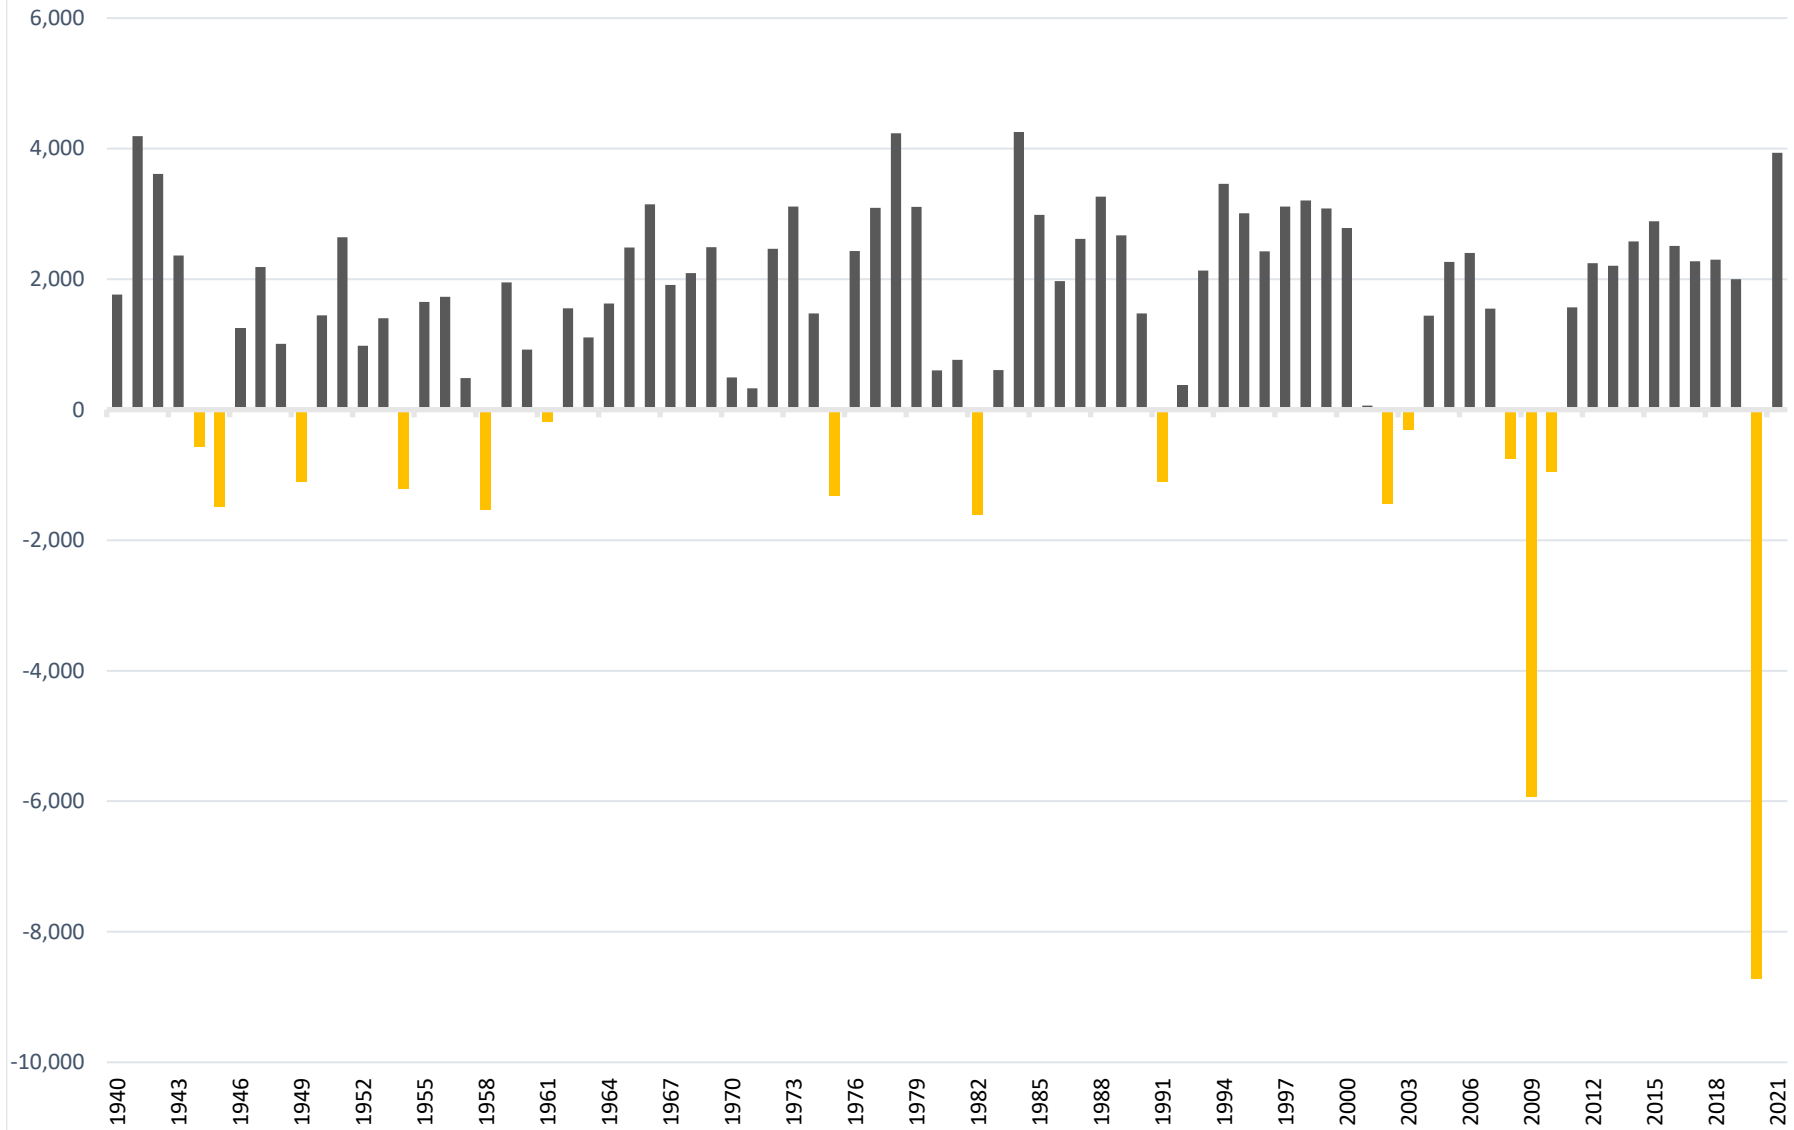

Chart 1. U.S. Annual Total Job Change (Thousands)

Prepared by the Maryland Department of Planning, from U.S. Bureau of Labor Statistics, Current Employment Series, February 2021