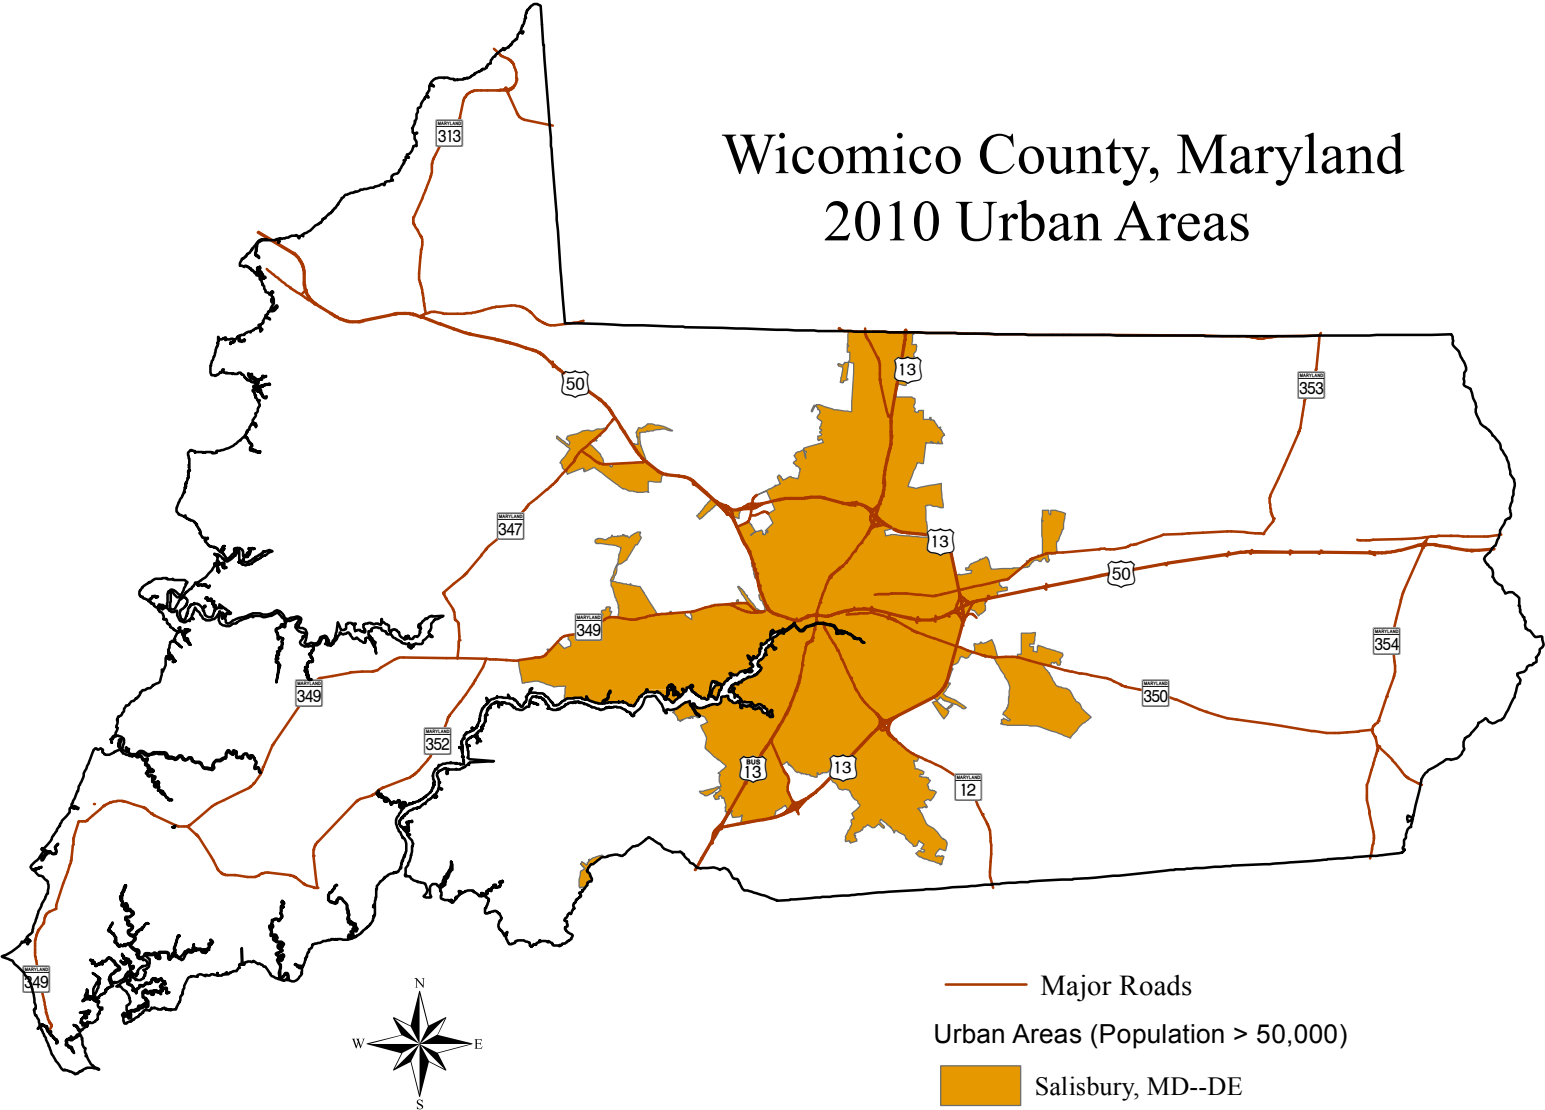

Wicomico County, Maryland 2010 Urban Areas

- Major Roads
- Urban Areas (Population > 50,000)
- Salisbury, MD--DE

Prepared by the Maryland Department of Planning,
Projections & Data Analysis / State Data Center
Source: U.S. Census Bureau, 2010 Census