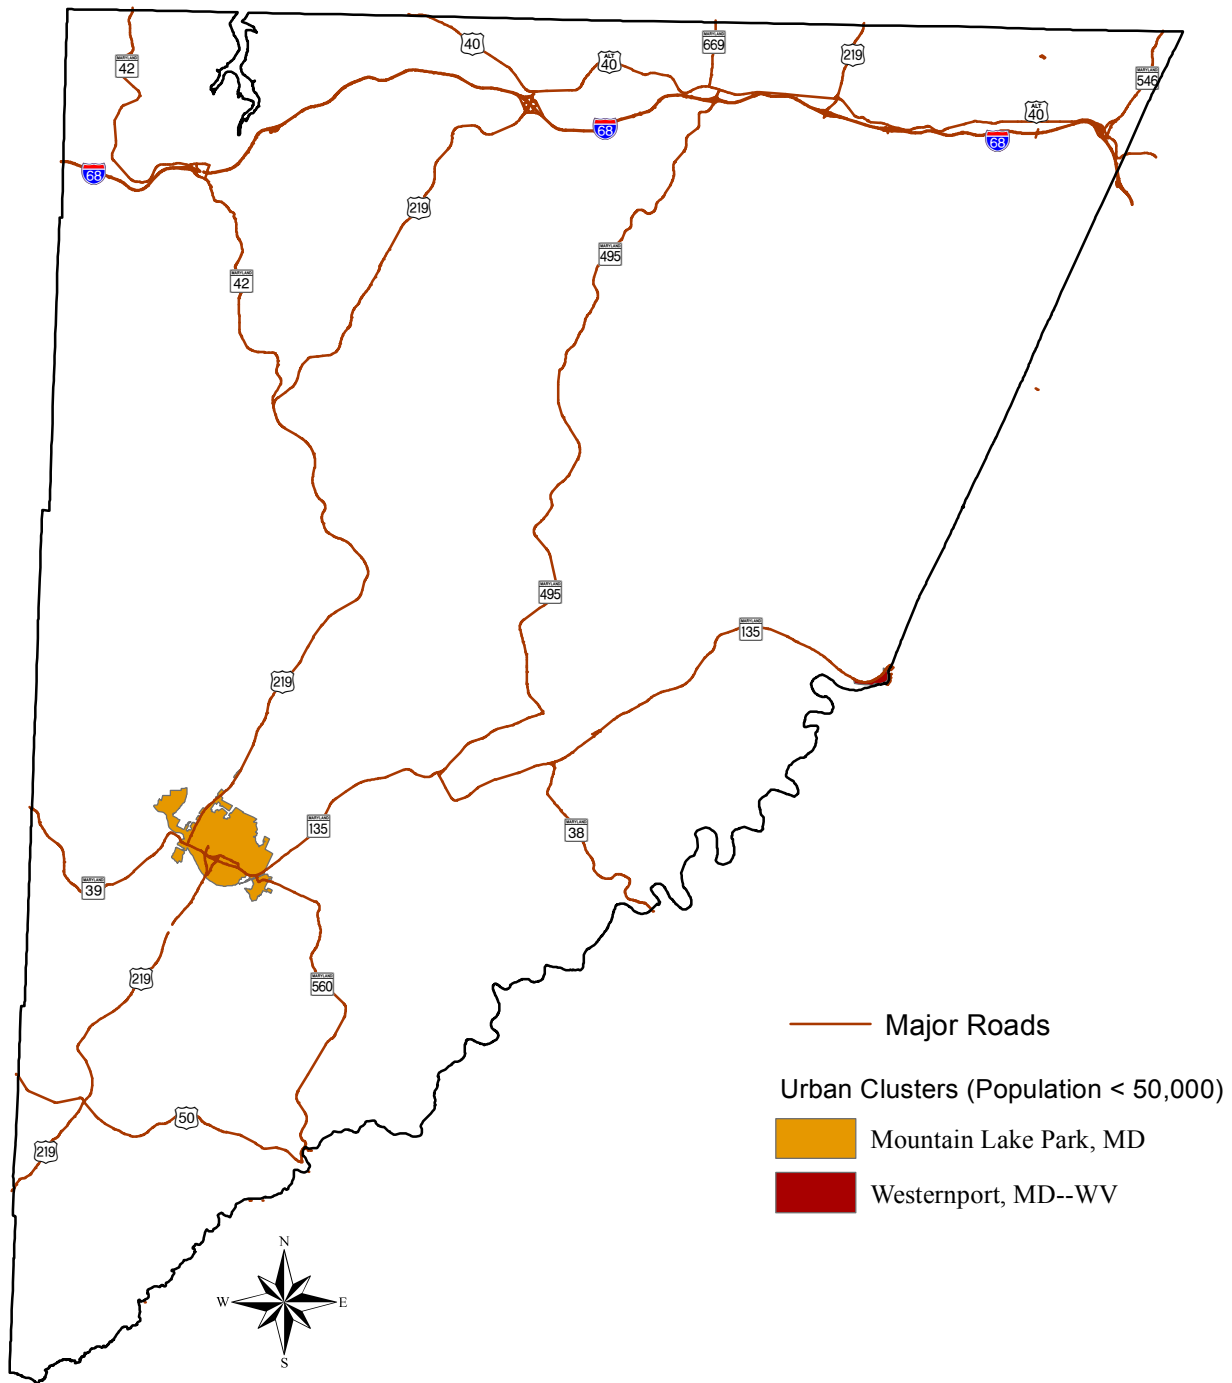

# Garrett County, Maryland 2010 Urban Areas

Prepared by the Maryland Department of Planning,  
Projections & Data Analysis / State Data Center  
Source: U.S. Census Bureau, 2010 Census