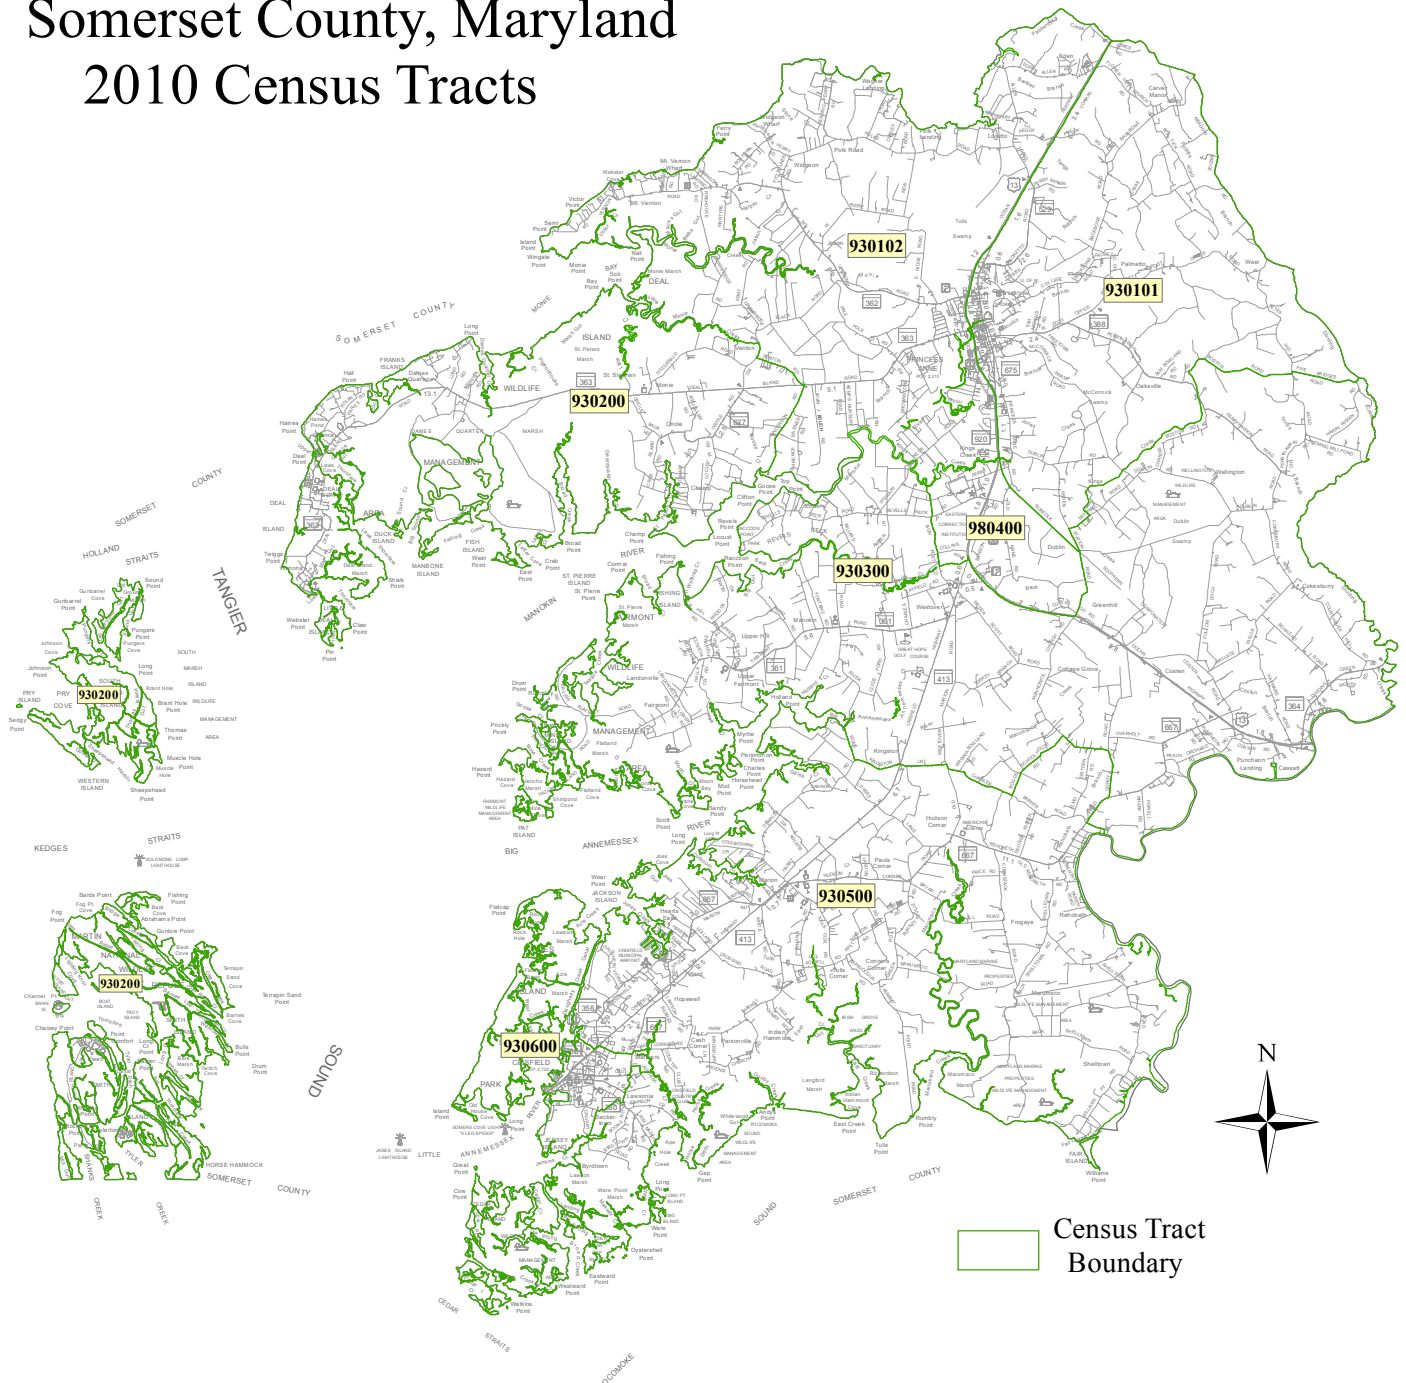

Somerset County, Maryland 2010 Census Tracts

Prepared by the Maryland Department of Planning,
Projections & Data Analysis / State Data Center
Source: U.S. Census Bureau, 2010 Census