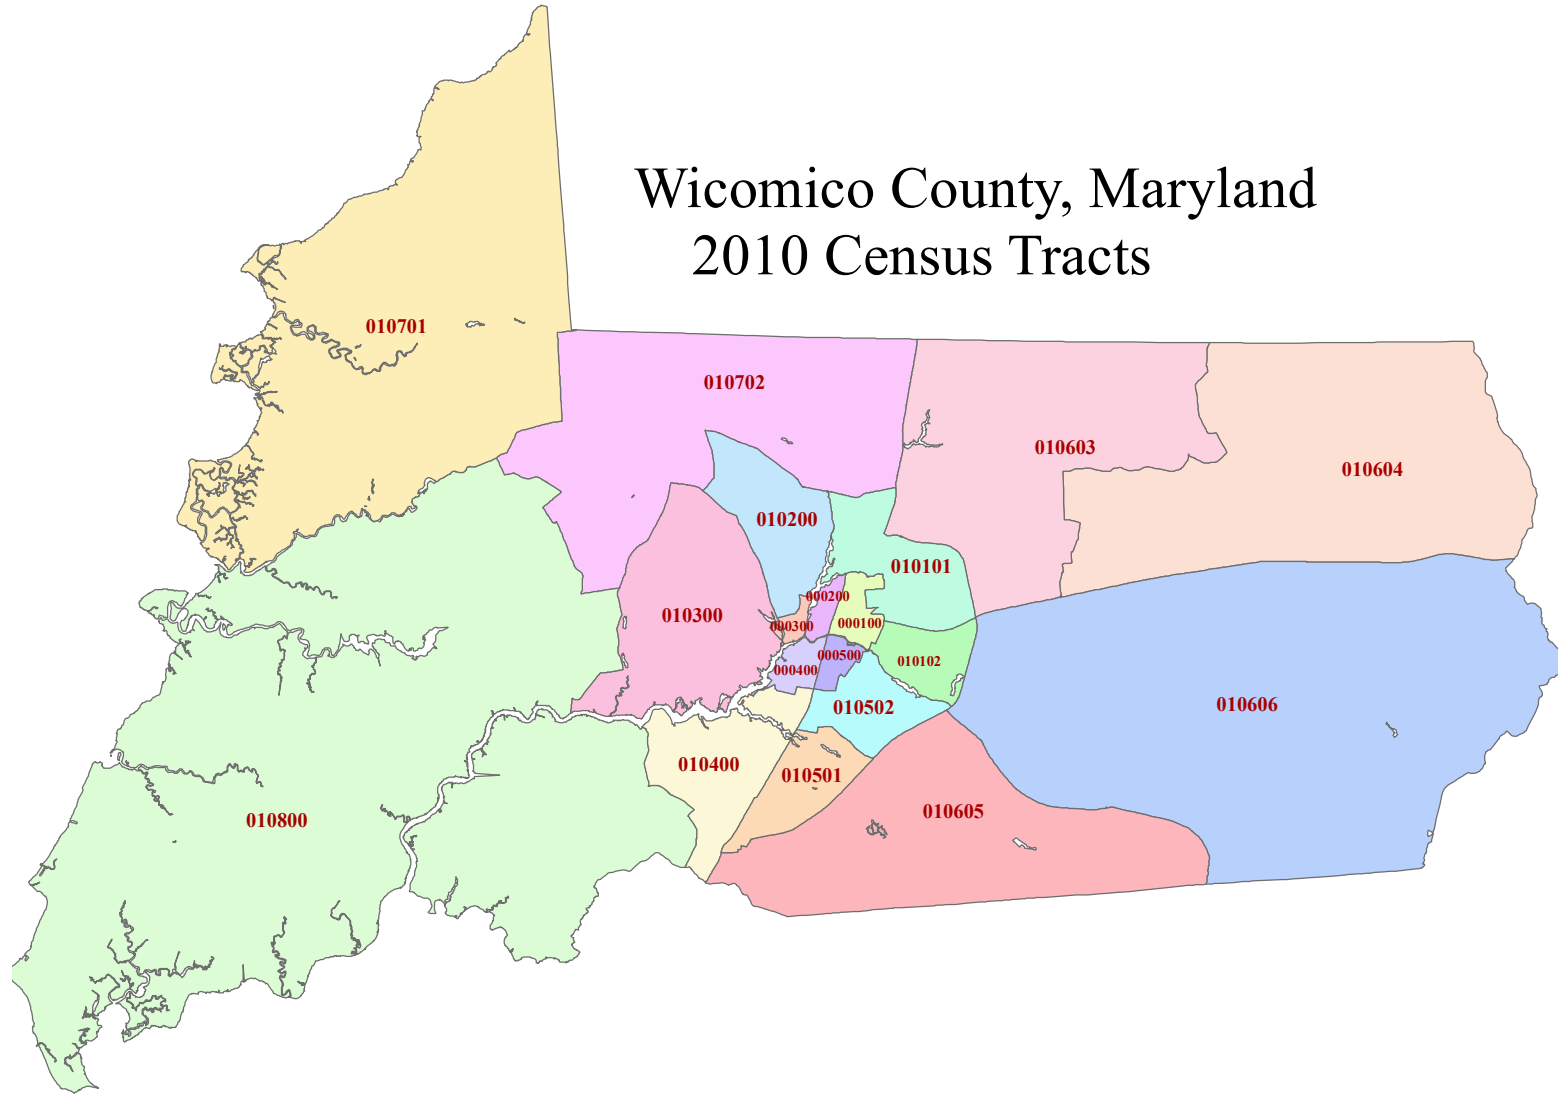

## Wicomico County, Maryland 2010 Census Tracts

Prepared by the Maryland Department of Planning,  
Projections & Data Analysis / State Data Center  
Source: U.S. Census Bureau, 2010 Census