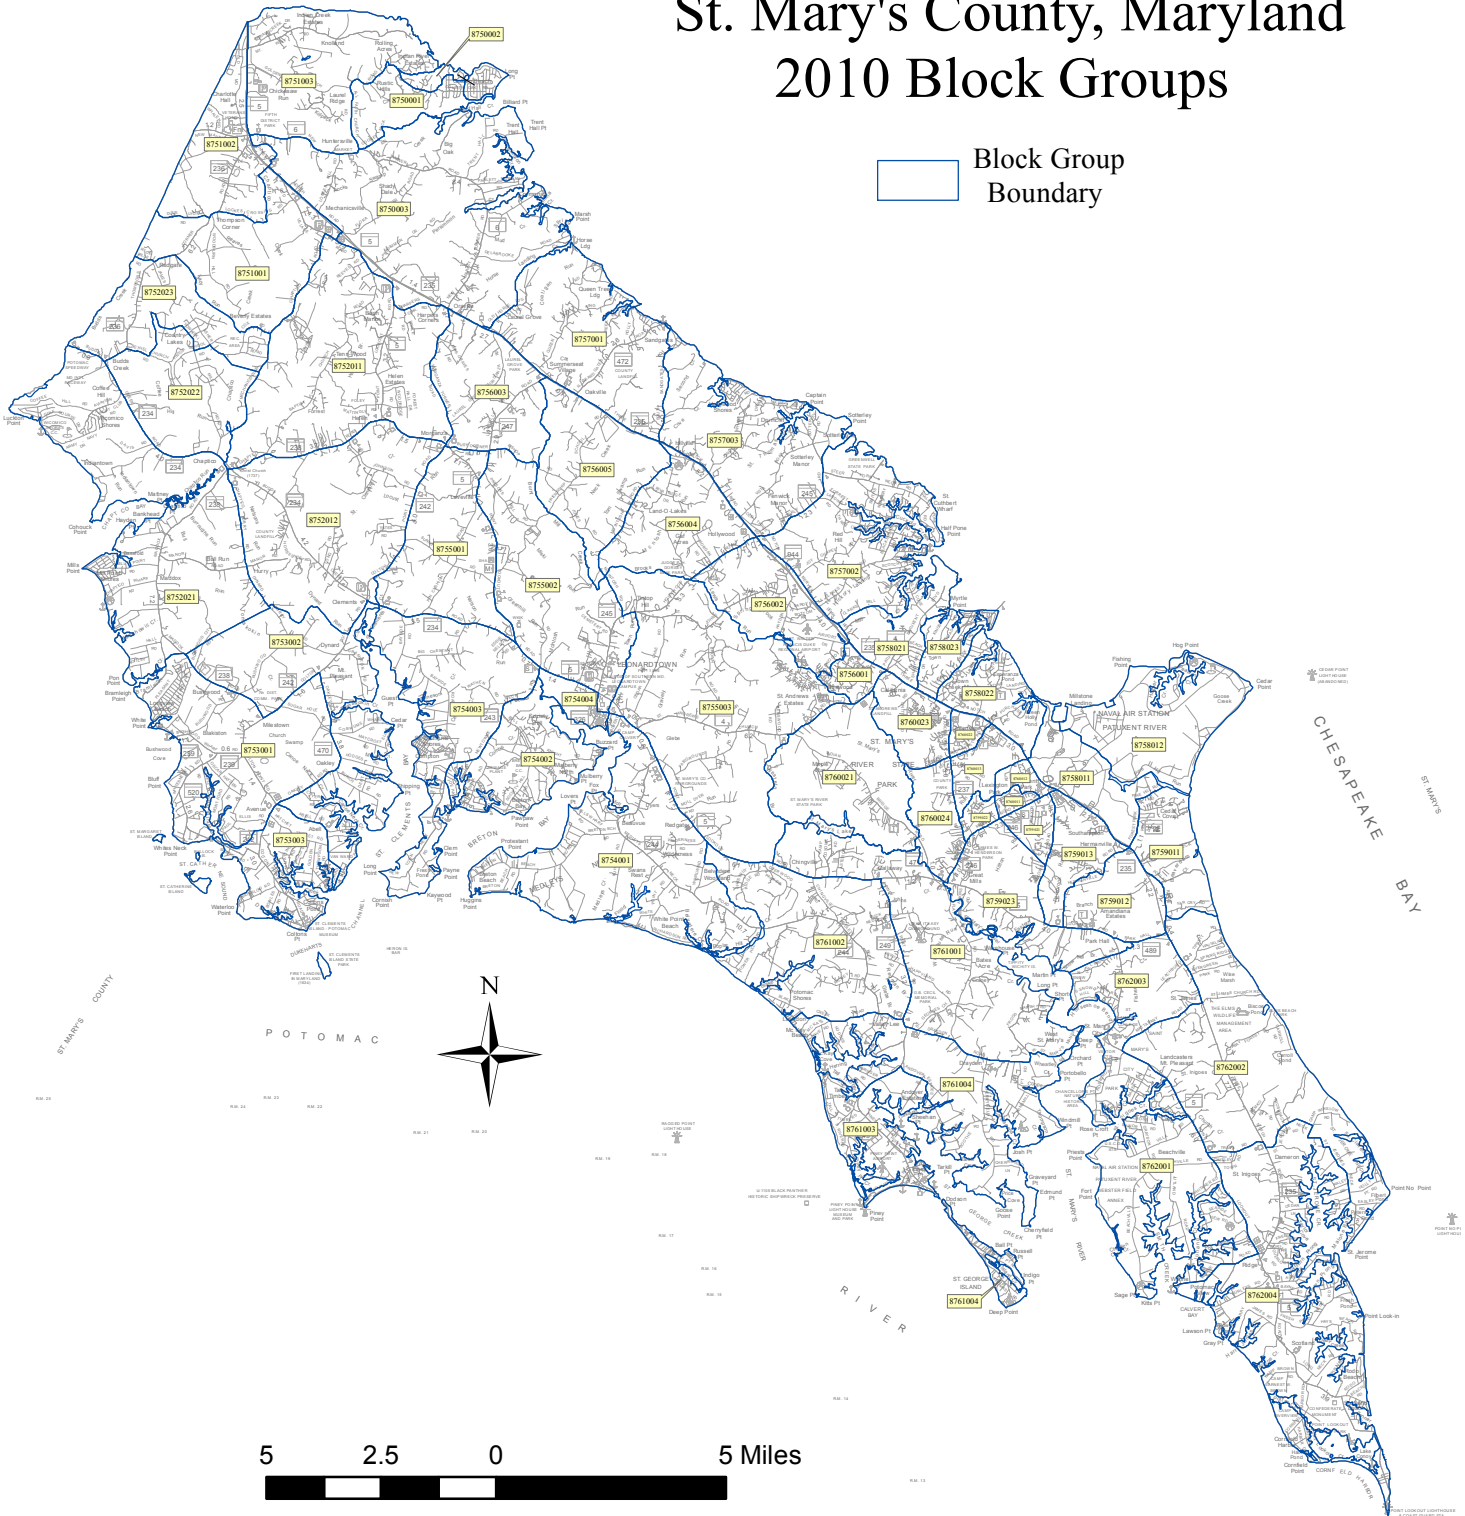

# St. Mary's County, Maryland 2010 Block Groups

 Block Group  
Boundary

Prepared by the Maryland Department of Planning,  
Projections & Data Analysis / State Data Center  
Source: U.S. Census Bureau, 2010 Census