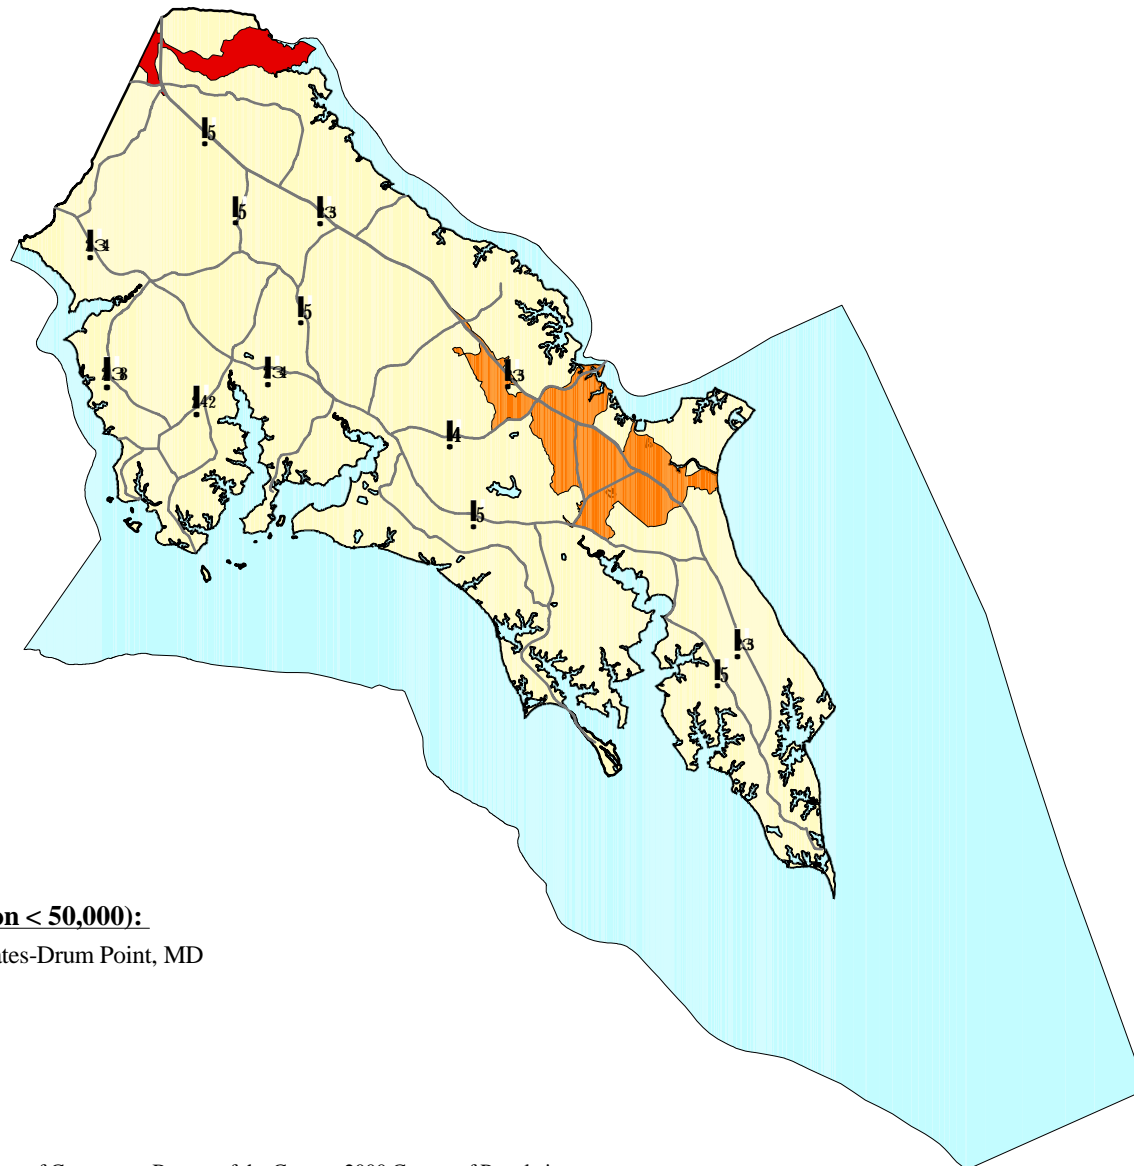

Urban Areas in St. Mary's County, Maryland - 2000

Major Roads

Urban Cluster (Population < 50,000):

Chesapeake Ranch Estates-Drum Point, MD

Golden Beach, MD

Source: U.S. Department of Commerce, Bureau of the Census, 2000 Census of Population
Prepared by the Maryland Department of Planning, Planning Data Services, June 2002.